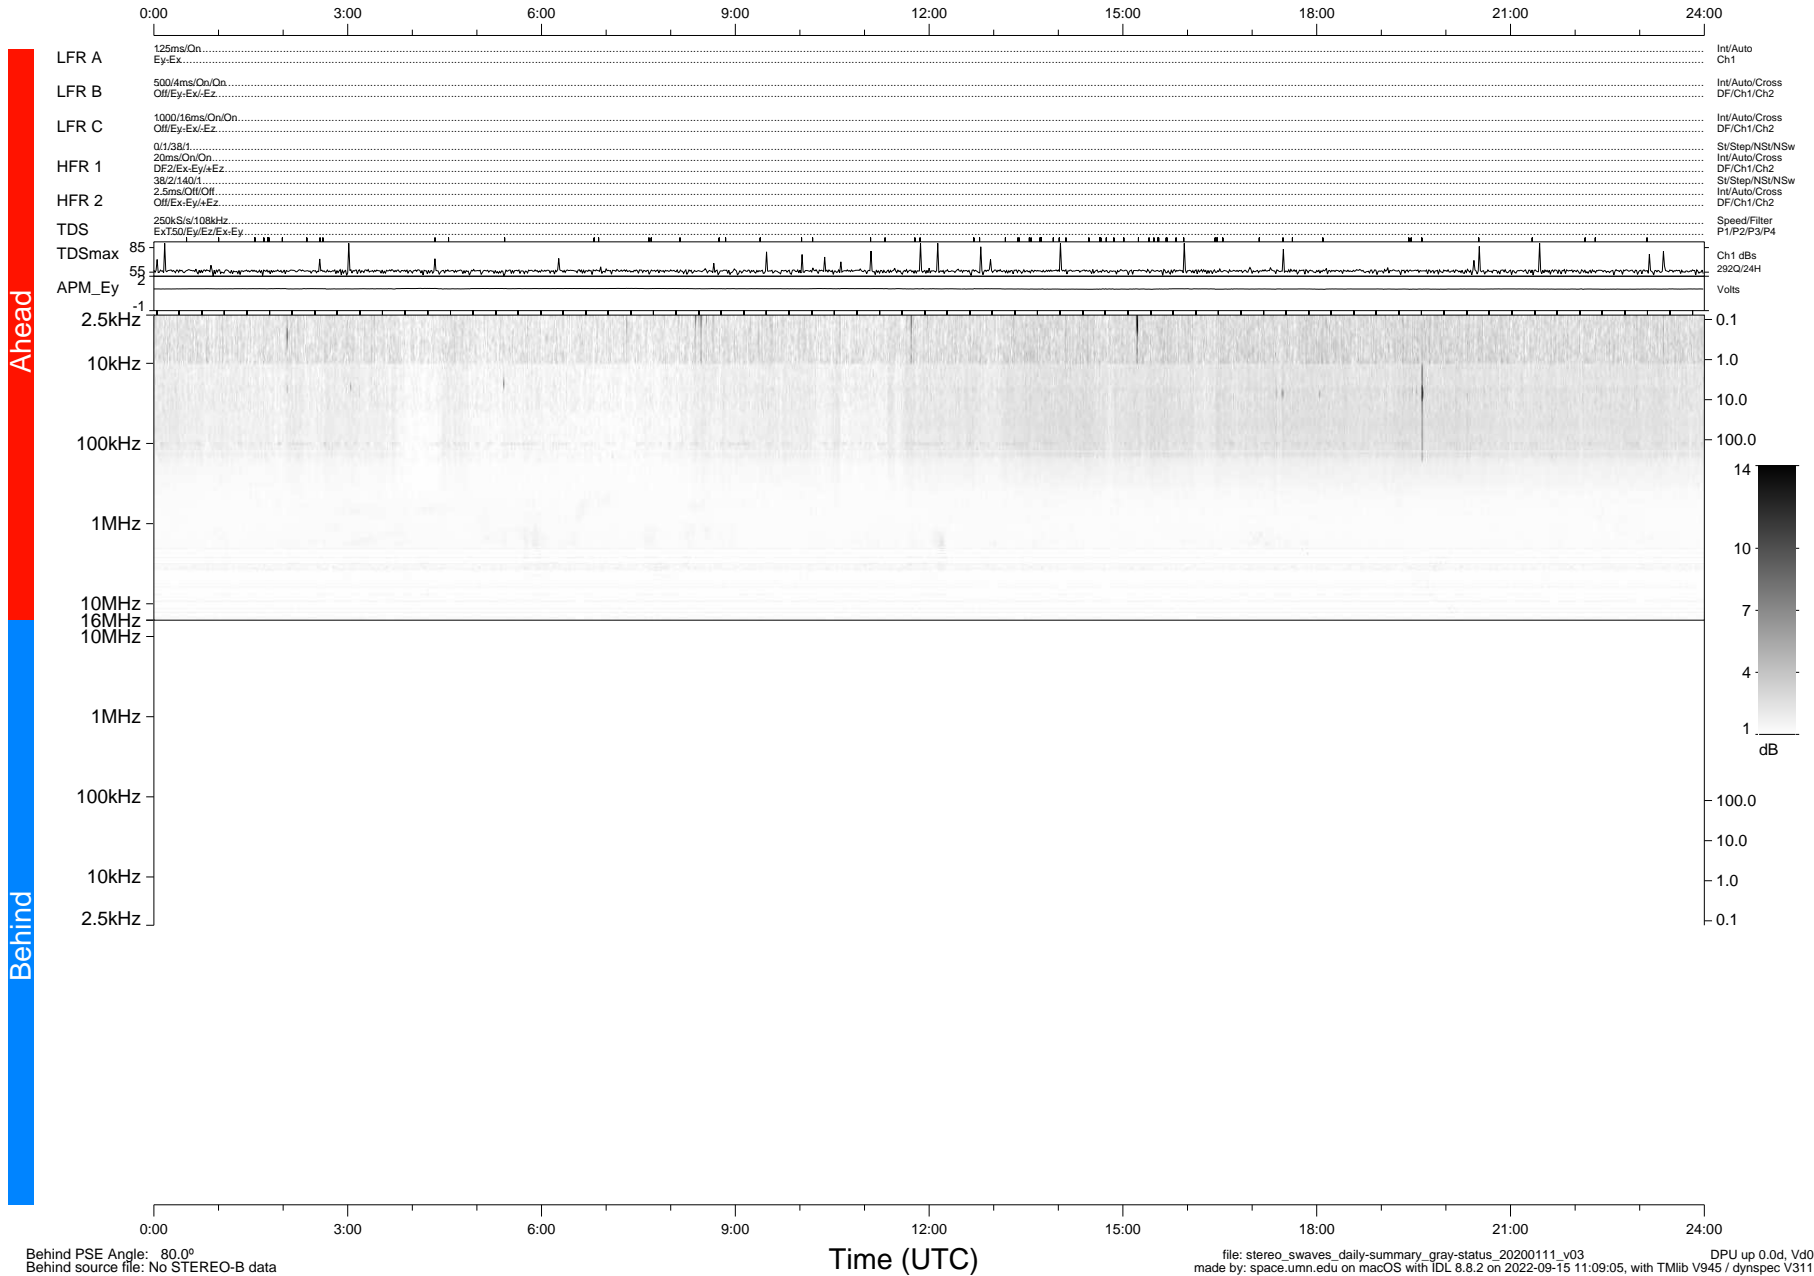

STEREO/WAVES Daily Summary - 11-Jan-2020 (DOY 011)

Ahead source file: swaves_ahead_2020_011_1_05.fin (Recovery: 100.0% HK, 98% Pkts)
 Ahead PSE Angle: -78.4°

DPU up 1648.9d, V412d32

Behind PSE Angle: 80.0°
 Behind source file: No STEREO-B data

file: stereo_swaves_daily-summary_gray-status_20200111_v03 DPU up 0.0d, Vd0
 made by: space.umn.edu on macOS with IDL 8.8.2 on 2022-09-15 11:09:05, with TLib V945 / dynspec V311