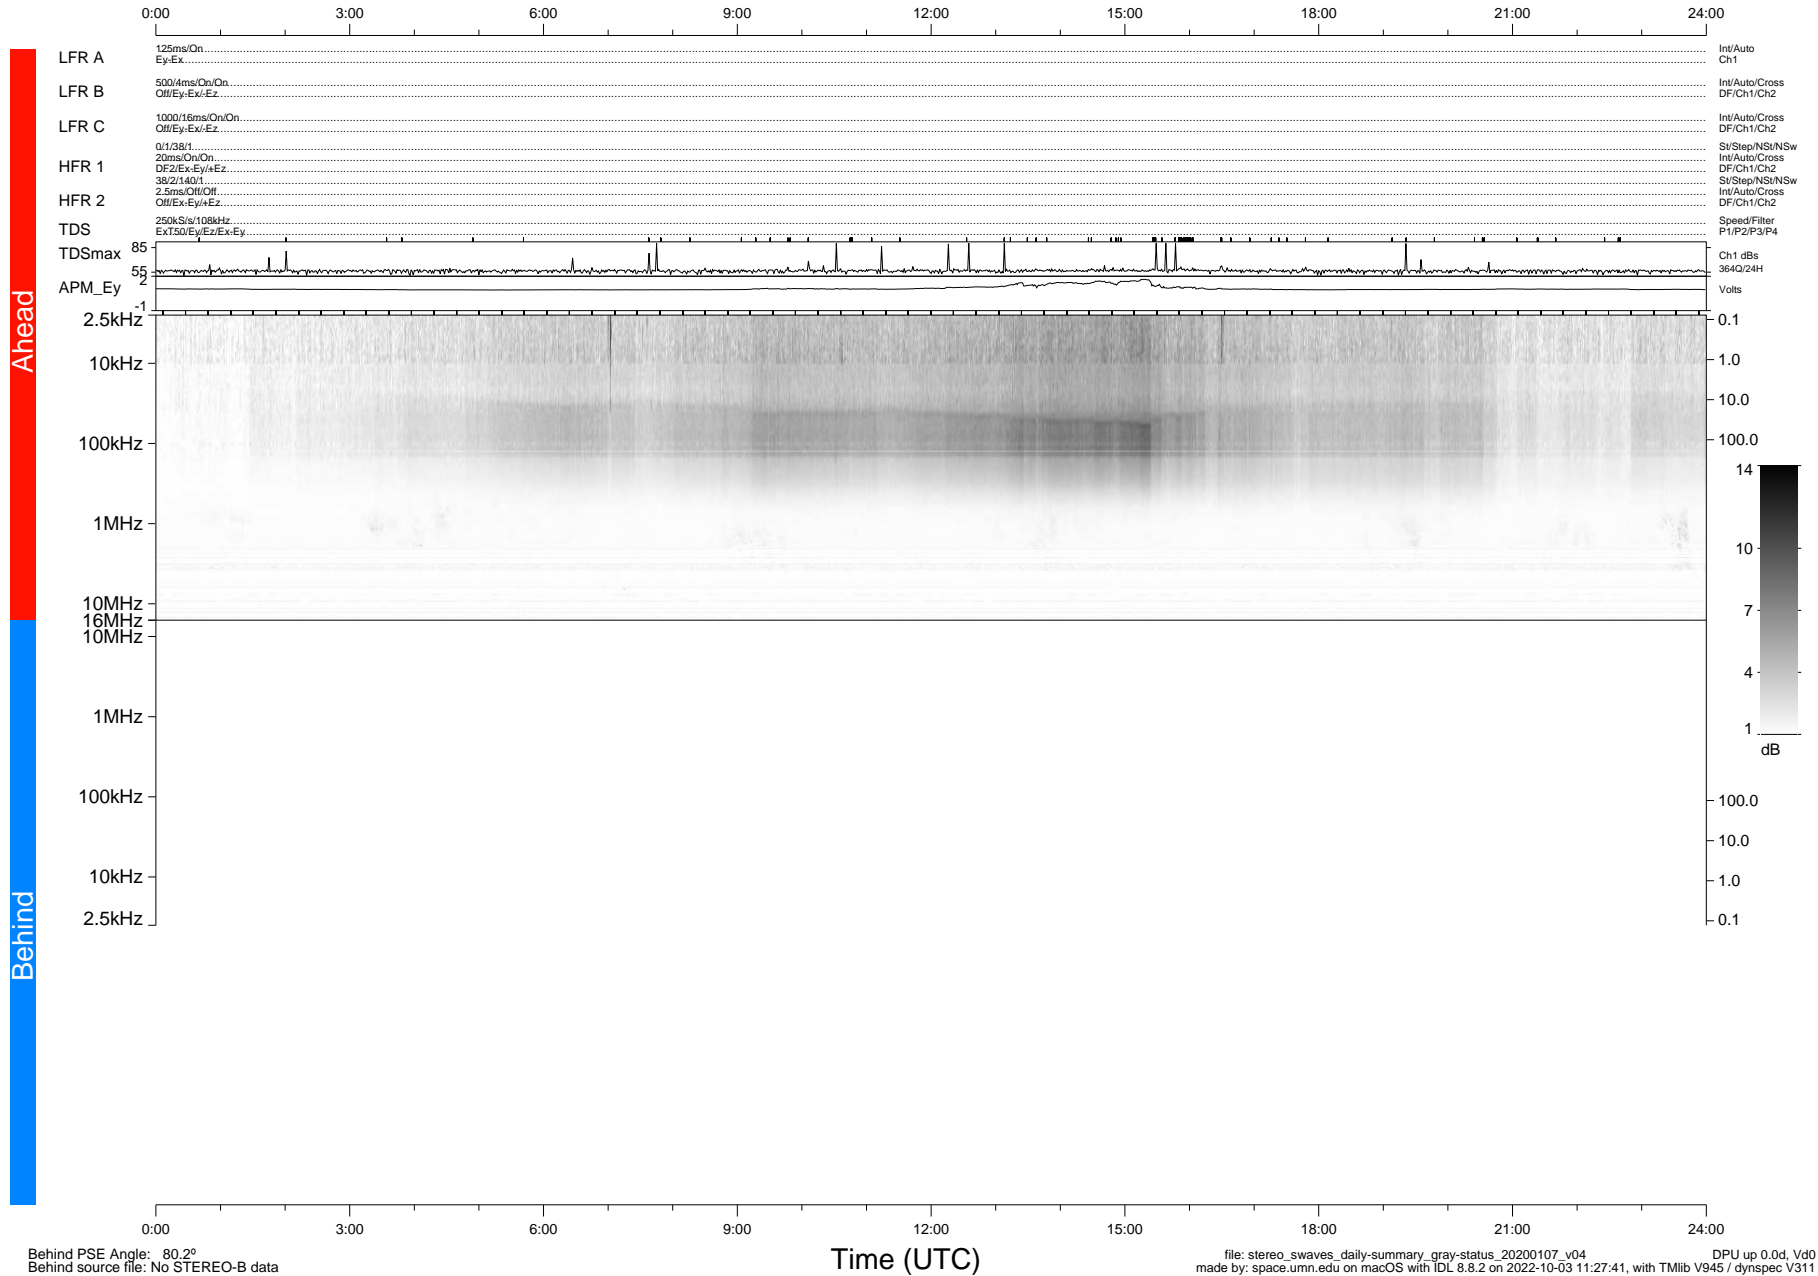

STEREO/WAVES Daily Summary - 07-Jan-2020 (DOY 007)

Ahead source file: swaves_ahead_2020_007_1_05.fin (Recovery: 100.0% HK, 108% Pkts)
 Ahead PSE Angle: -78.5°

DPU up 1644.9d, V412d32

Behind PSE Angle: 80.2°
 Behind source file: No STEREO-B data

Time (UTC)

file: stereo_swaves_daily-summary_gray-status_20200107_v04 DPU up 0.0d, Vd0
 made by: space.umn.edu on macOS with IDL 8.8.2 on 2022-10-03 11:27:41, with Tlib V945 / dynspec V311