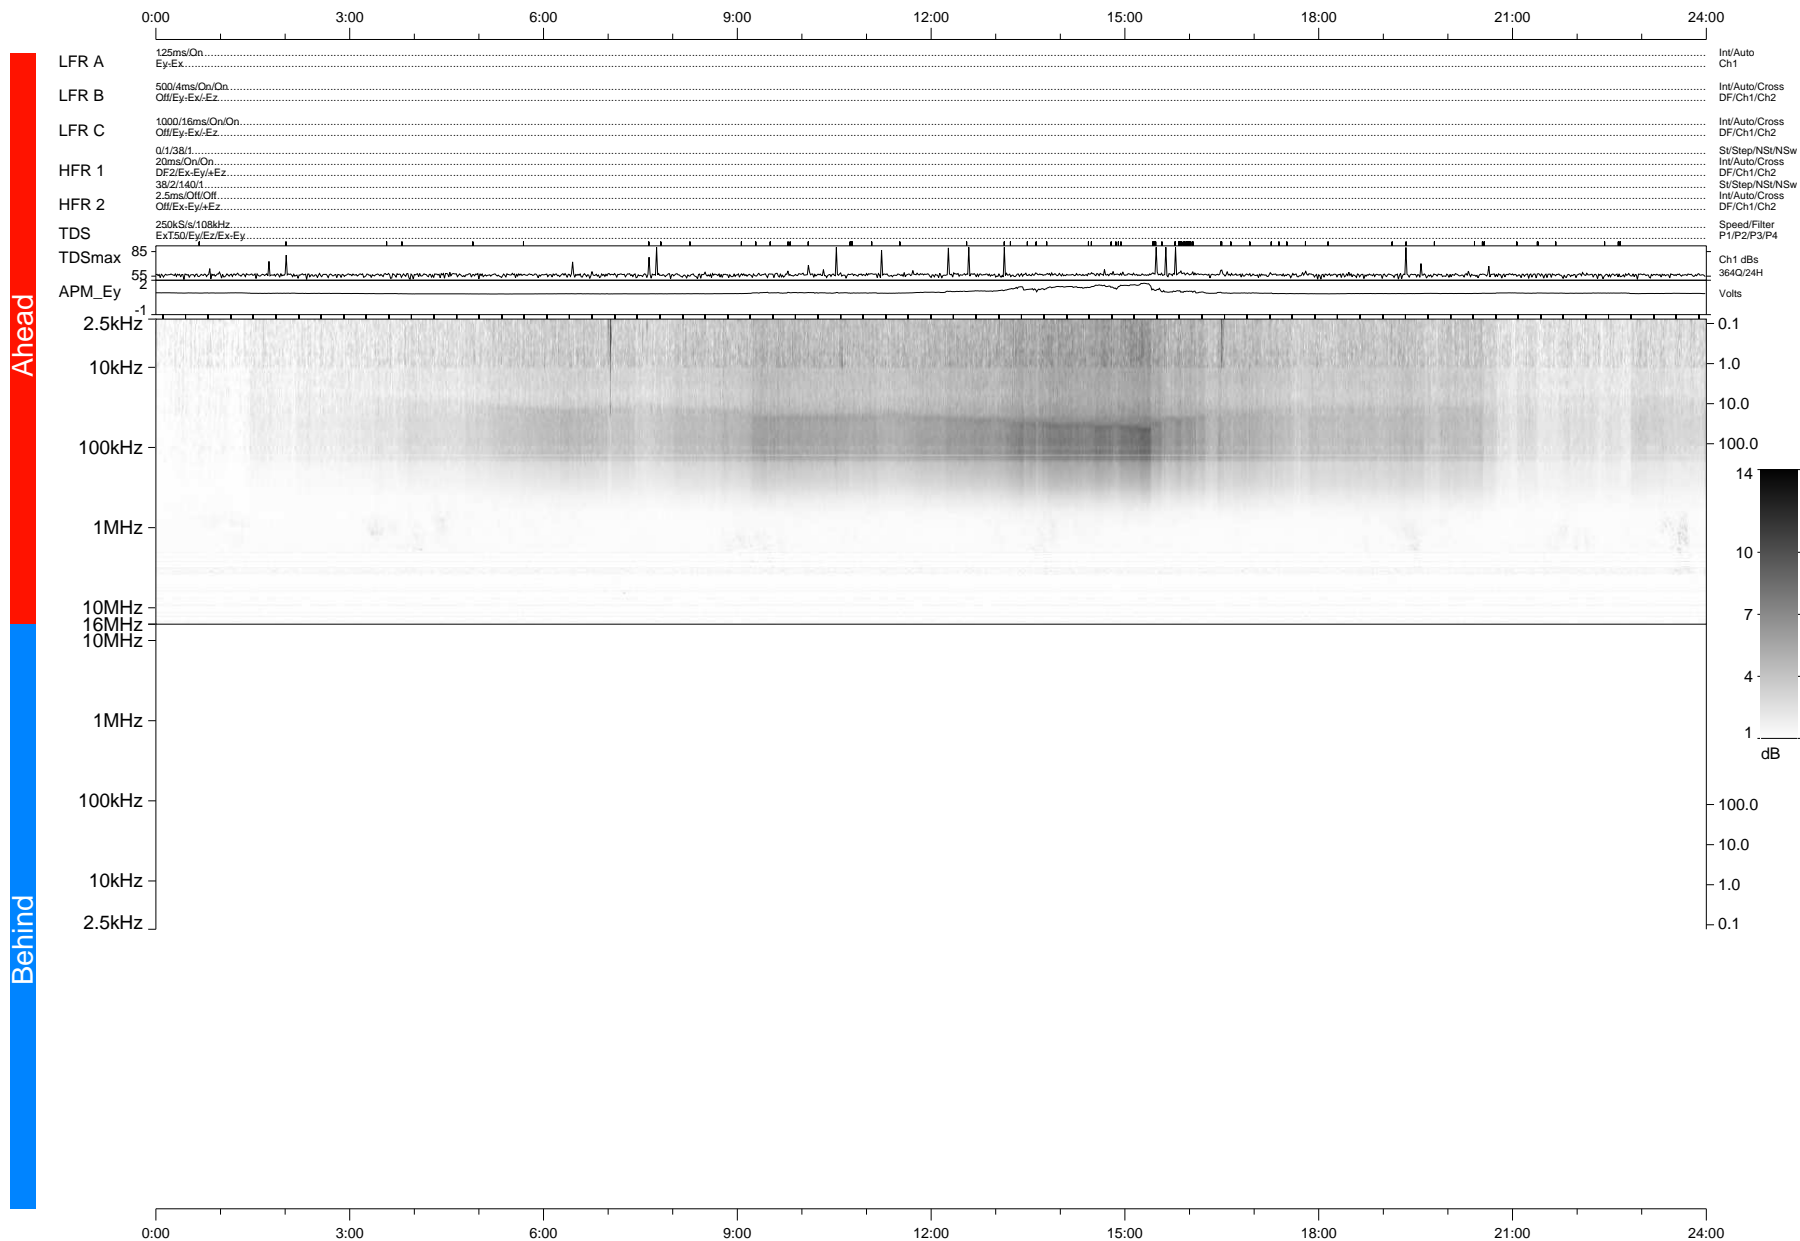

STEREO/WAVES Daily Summary - 07-Jan-2020 (DOY 007)

Ahead source file: swaves_ahead_2020_007_1_05.fin (Recovery: 100.0% HK, 108% Pkts)
Ahead PSE Angle: -78.5°

DPU up 1644.9d, V412d32

Behind PSE Angle: 80.2°
Behind source file: No STEREO-B data

Time (UTC)