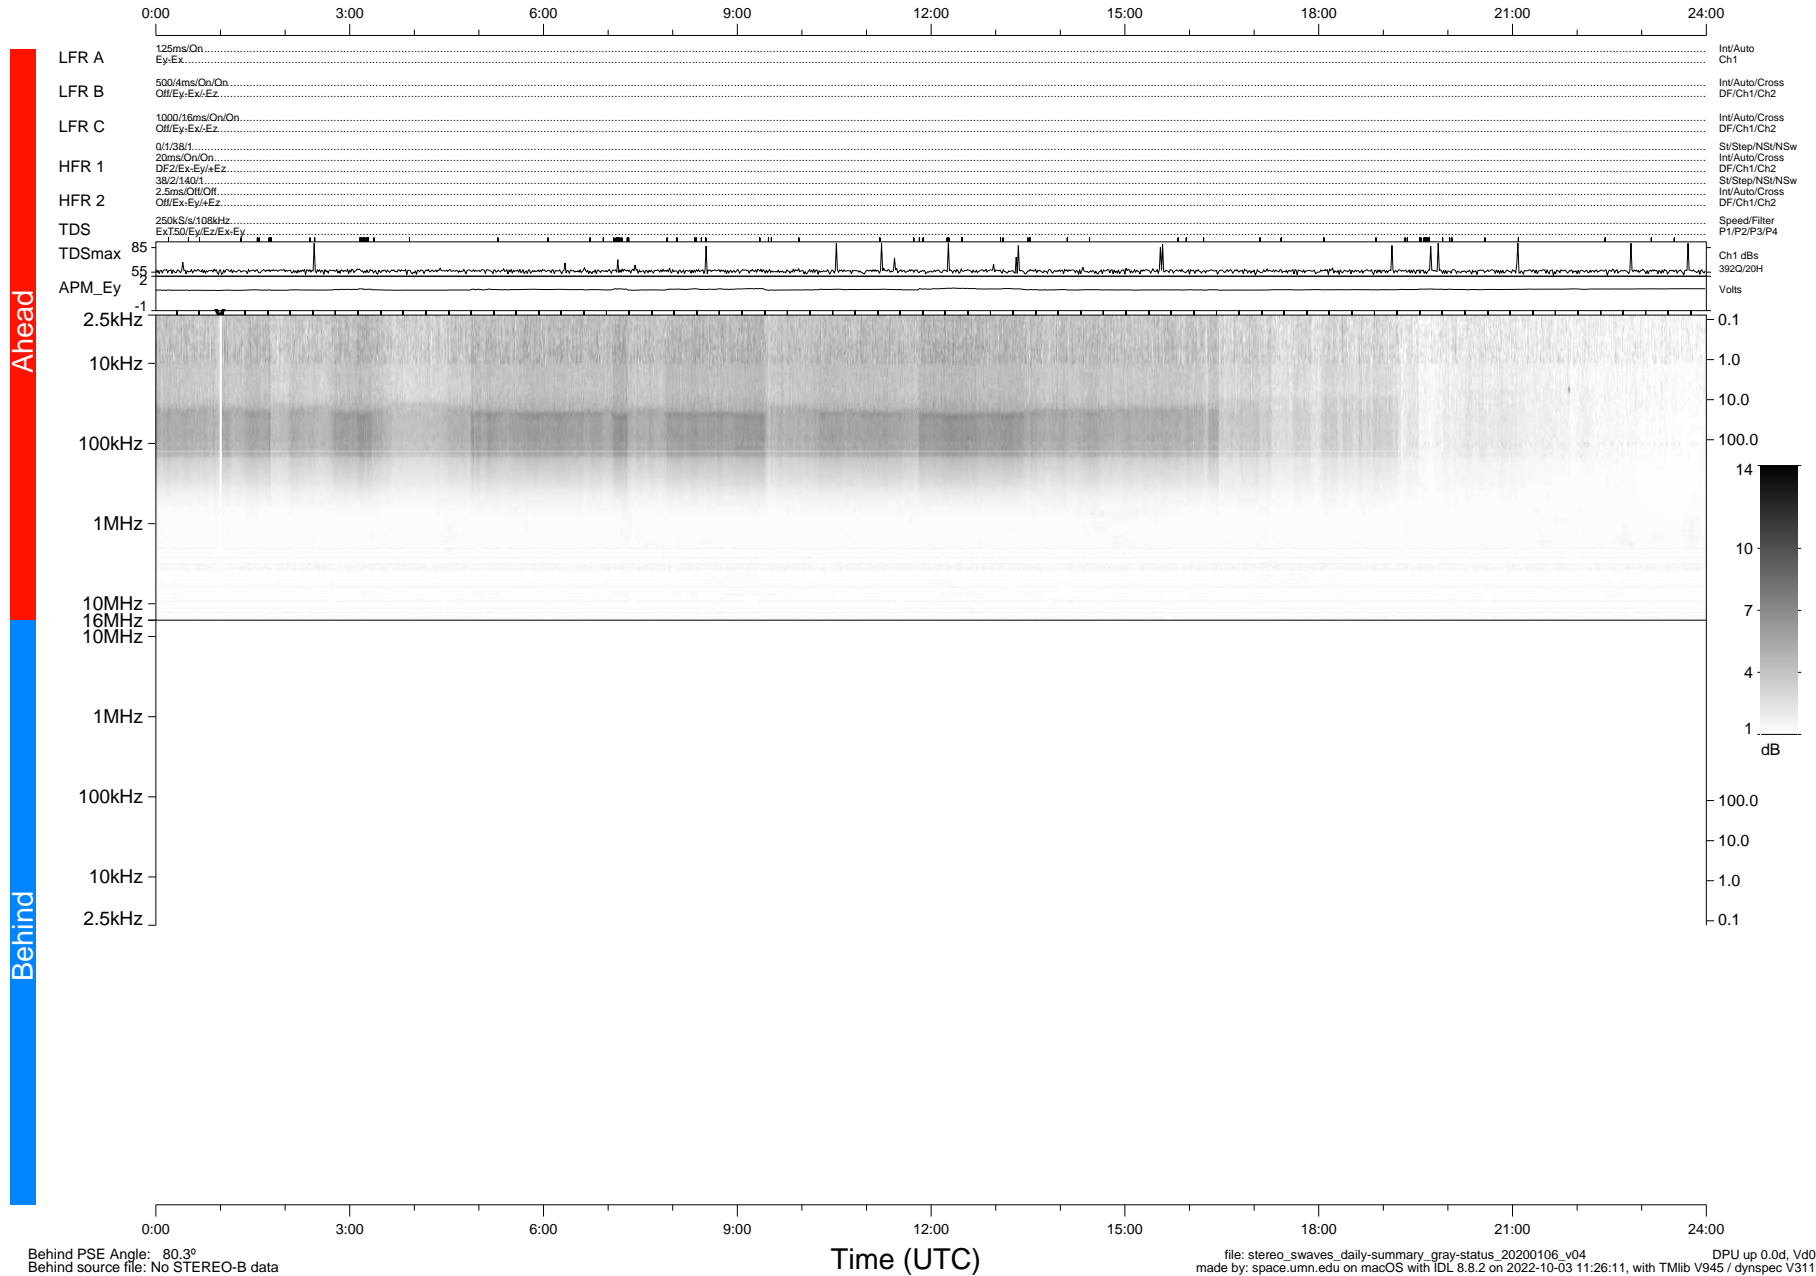

STEREO/WAVES Daily Summary - 06-Jan-2020 (DOY 006)

Ahead source file: swaves_ahead_2020_006_1_05.fin (Recovery: 100.0% HK, 112% Pkts)
 Ahead PSE Angle: -78.5°

DPU up 1643.9d, V412d32

Behind PSE Angle: 80.3°
 Behind source file: No STEREO-B data

file: stereo_swaves_daily-summary_gray-status_20200106_v04
 made by: space.umn.edu on macOS with IDL 8.8.2 on 2022-10-03 11:26:11, with TLib V945 / dynspec V311
 DPU up 0.0d, Vd0