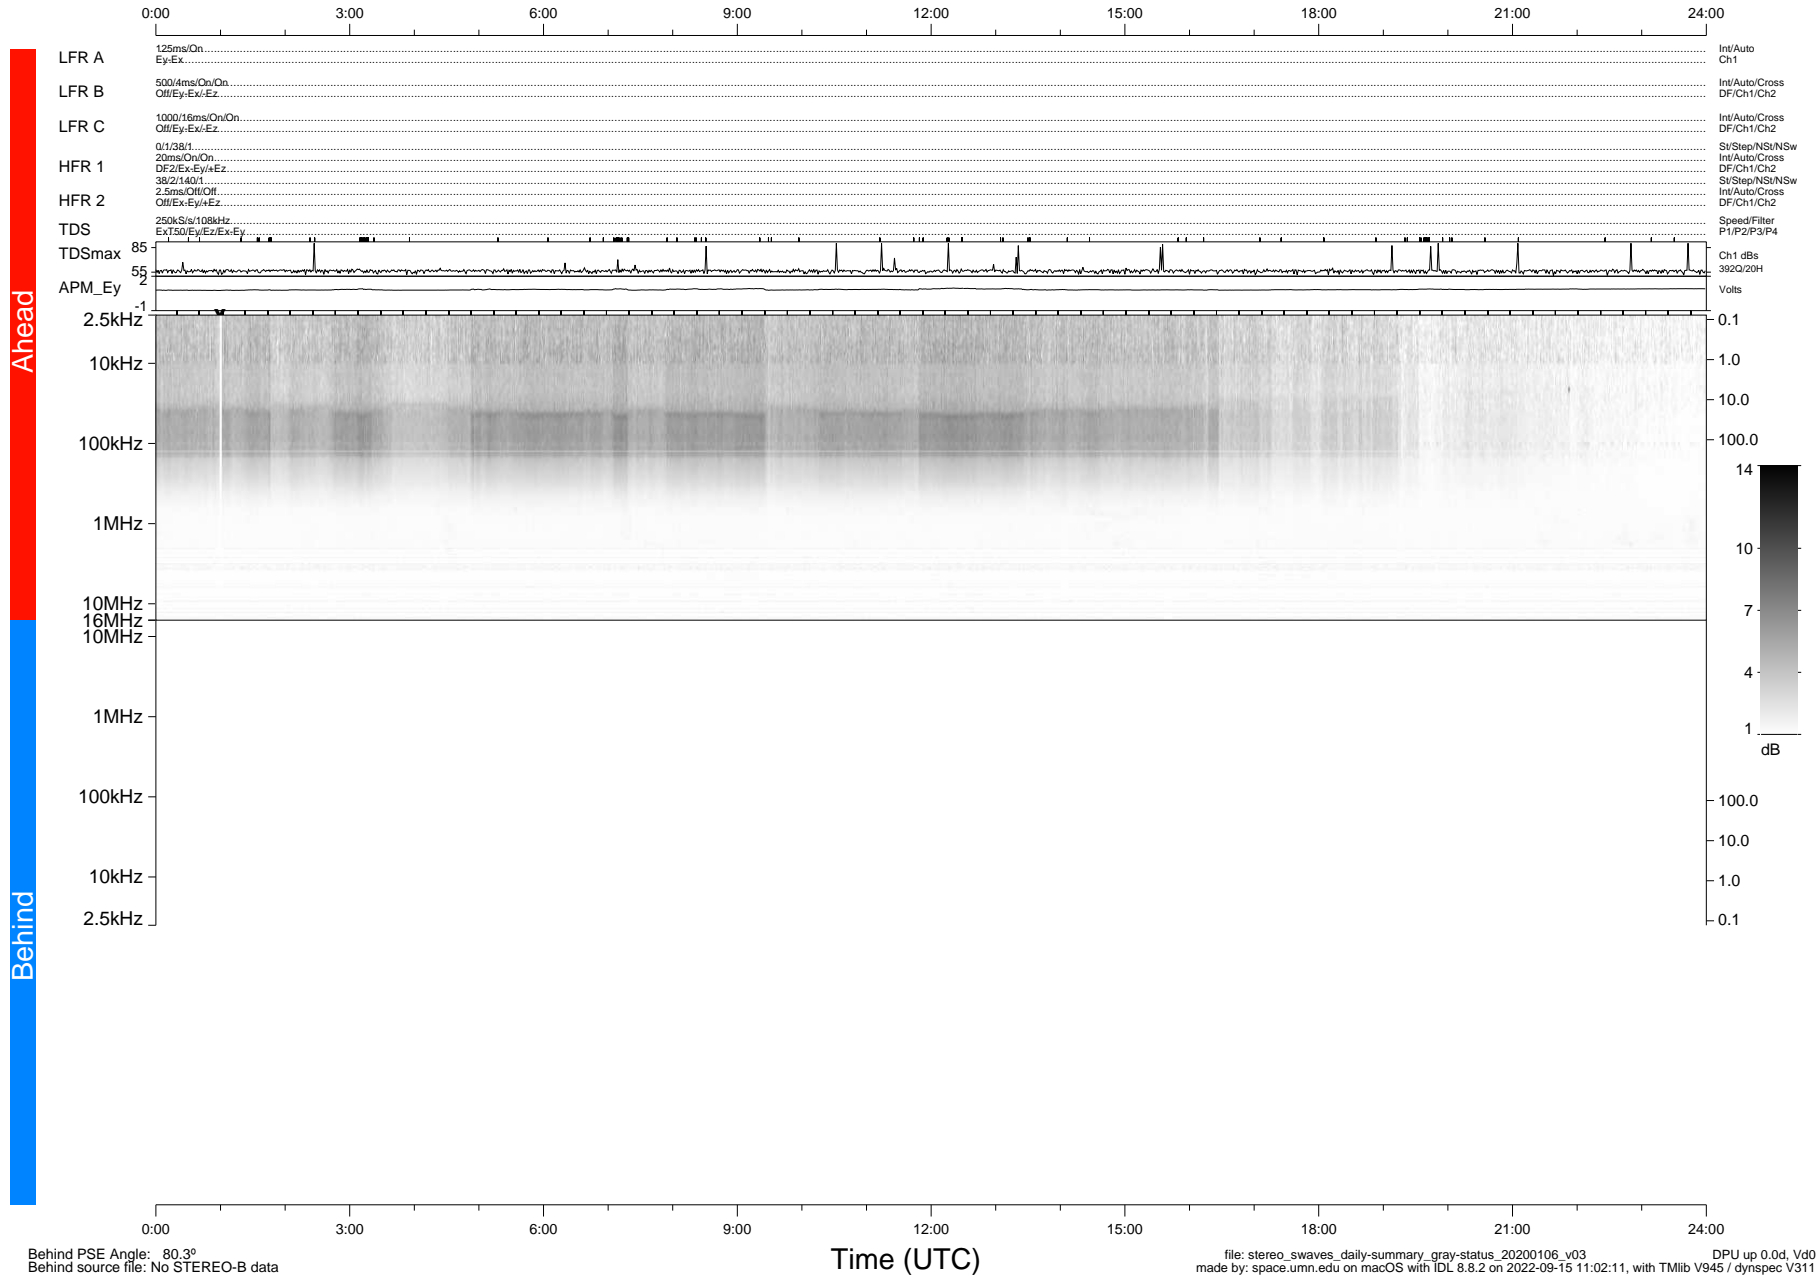

STEREO/WAVES Daily Summary - 06-Jan-2020 (DOY 006)

Ahead source file: swaves_ahead_2020_006_1_05.fin (Recovery: 100.0% HK, 112% Pkts)
 Ahead PSE Angle: -78.5°

DPU up 1643.9d, V412d32

Behind PSE Angle: 80.3°
 Behind source file: No STEREO-B data

file: stereo_swaves_daily-summary_gray-status_20200106_v03
 made by: space.umn.edu on macOS with IDL 8.8.2 on 2022-09-15 11:02:11, with TMLib V945 / dynspec V311
 DPU up 0.0d, Vd0