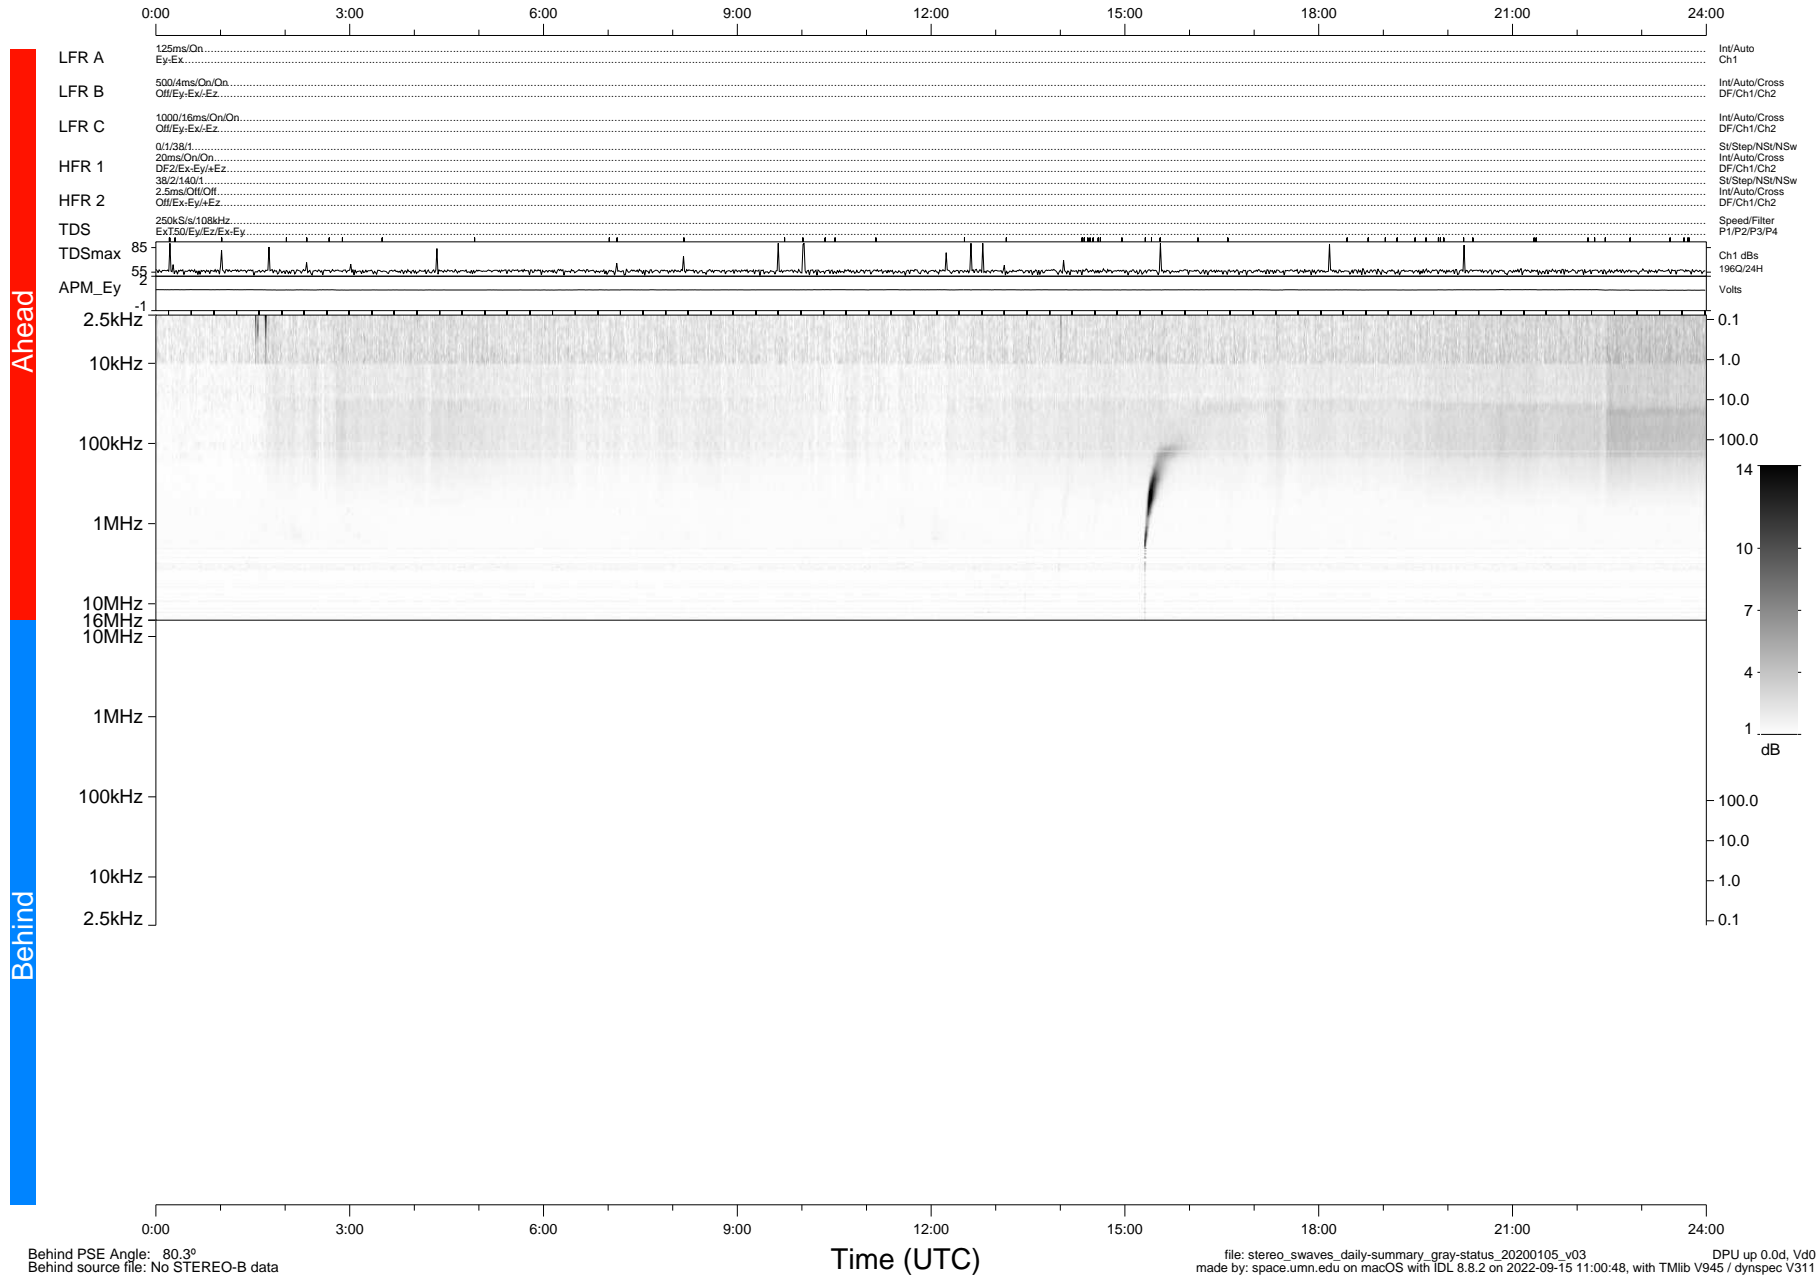

STEREO/WAVES Daily Summary - 05-Jan-2020 (DOY 005)

Ahead source file: swaves_ahead_2020_005_1_05.fin (Recovery: 100.0% HK, 84% Pkts)
 Ahead PSE Angle: -78.6°

DPU up 1642.9d, V412d32

Behind PSE Angle: 80.3°
 Behind source file: No STEREO-B data

file: stereo_swaves_daily-summary_gray-status_20200105_v03
 made by: space.umn.edu on macOS with IDL 8.8.2 on 2022-09-15 11:00:48, with Tlib V945 / dynspec V311
 DPU up 0.0d, Vd0