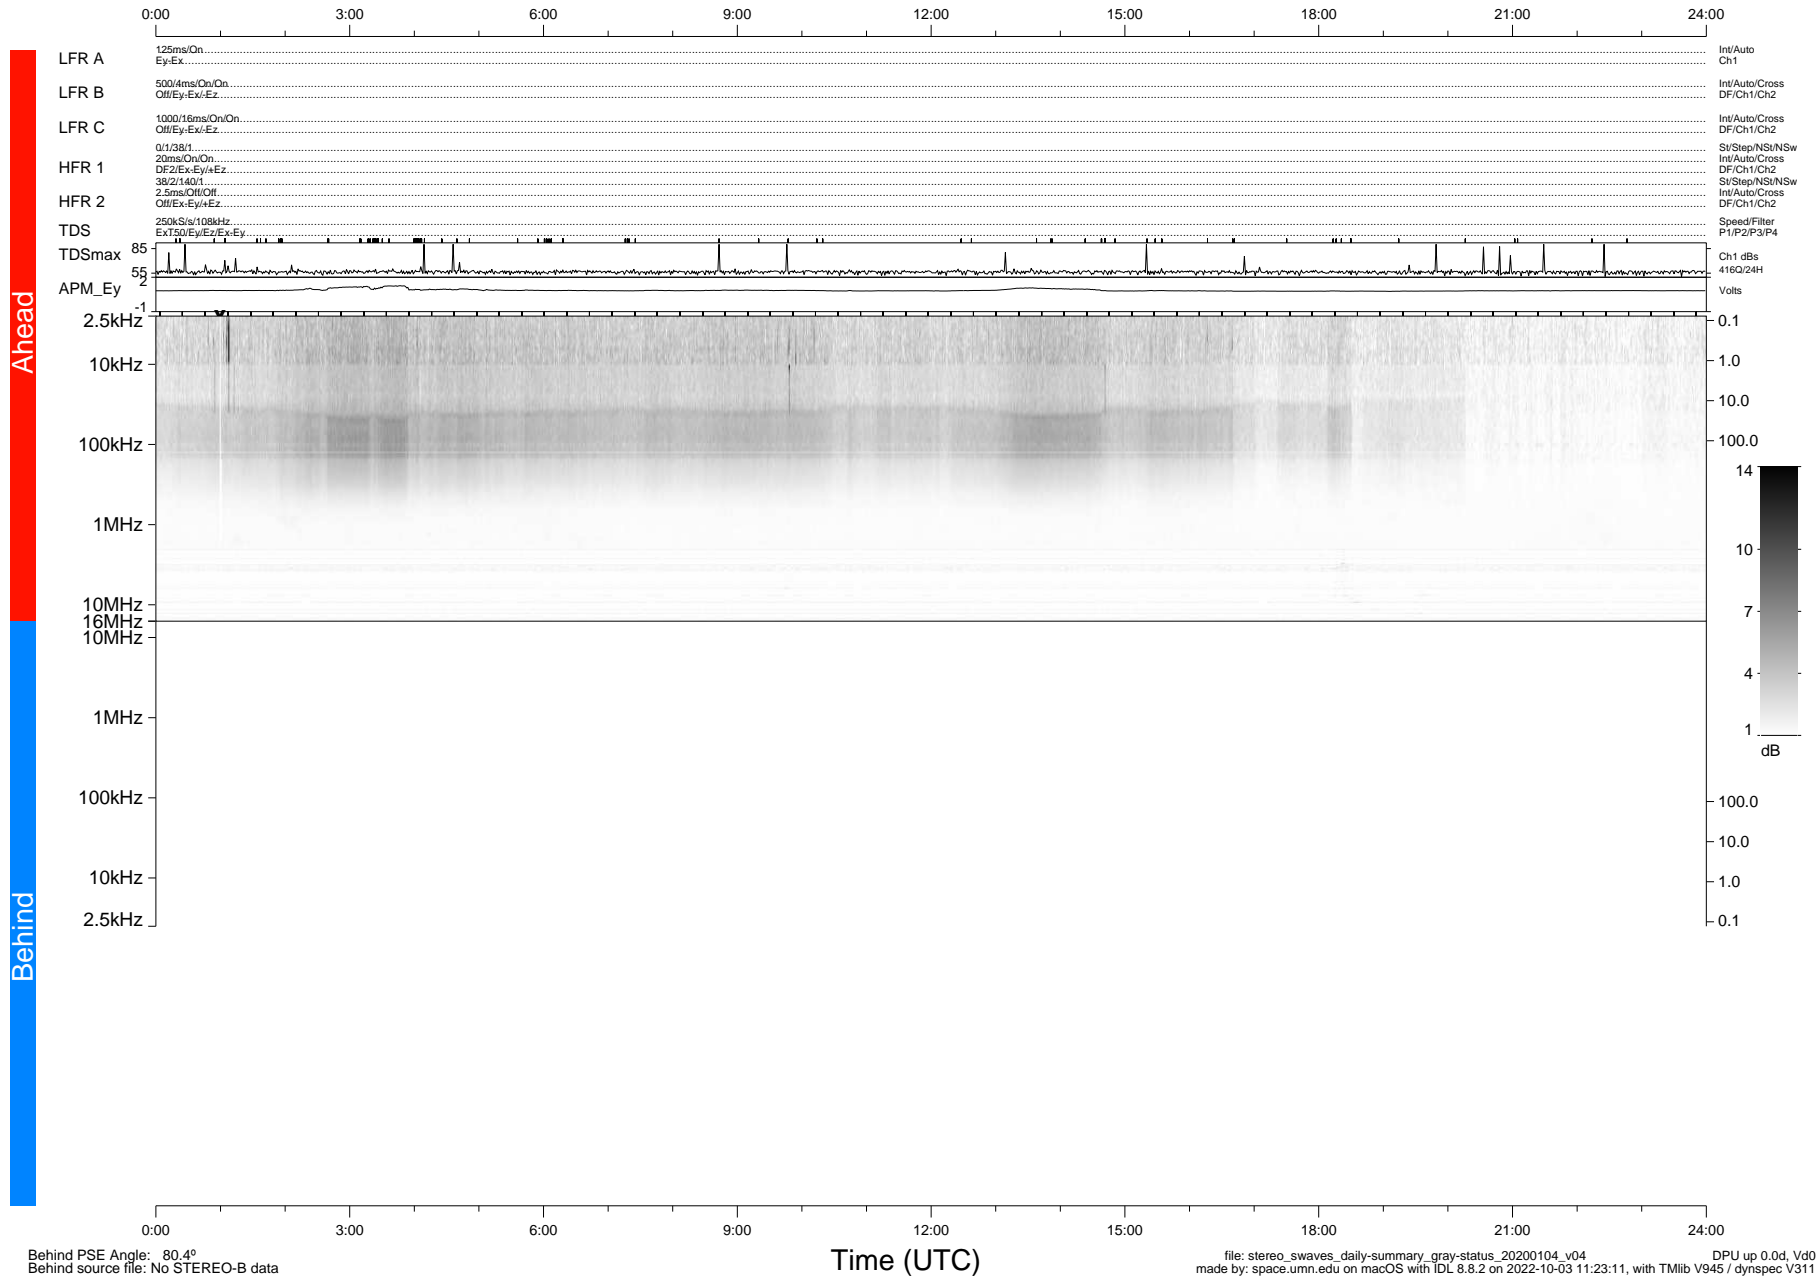

STEREO/WAVES Daily Summary - 04-Jan-2020 (DOY 004)

Ahead source file: swaves_ahead_2020_004_1_05.fin (Recovery: 100.0% HK, 116% Pkts)
 Ahead PSE Angle: -78.6°

DPU up 1641.9d, V412d32

Behind PSE Angle: 80.4°
 Behind source file: No STEREO-B data

file: stereo_swaves_daily-summary_gray-status_20200104_v04
 made by: space.umn.edu on macOS with IDL 8.8.2 on 2022-10-03 11:23:11, with TLib V945 / dynspec V311
 DPU up 0.0d, Vd0