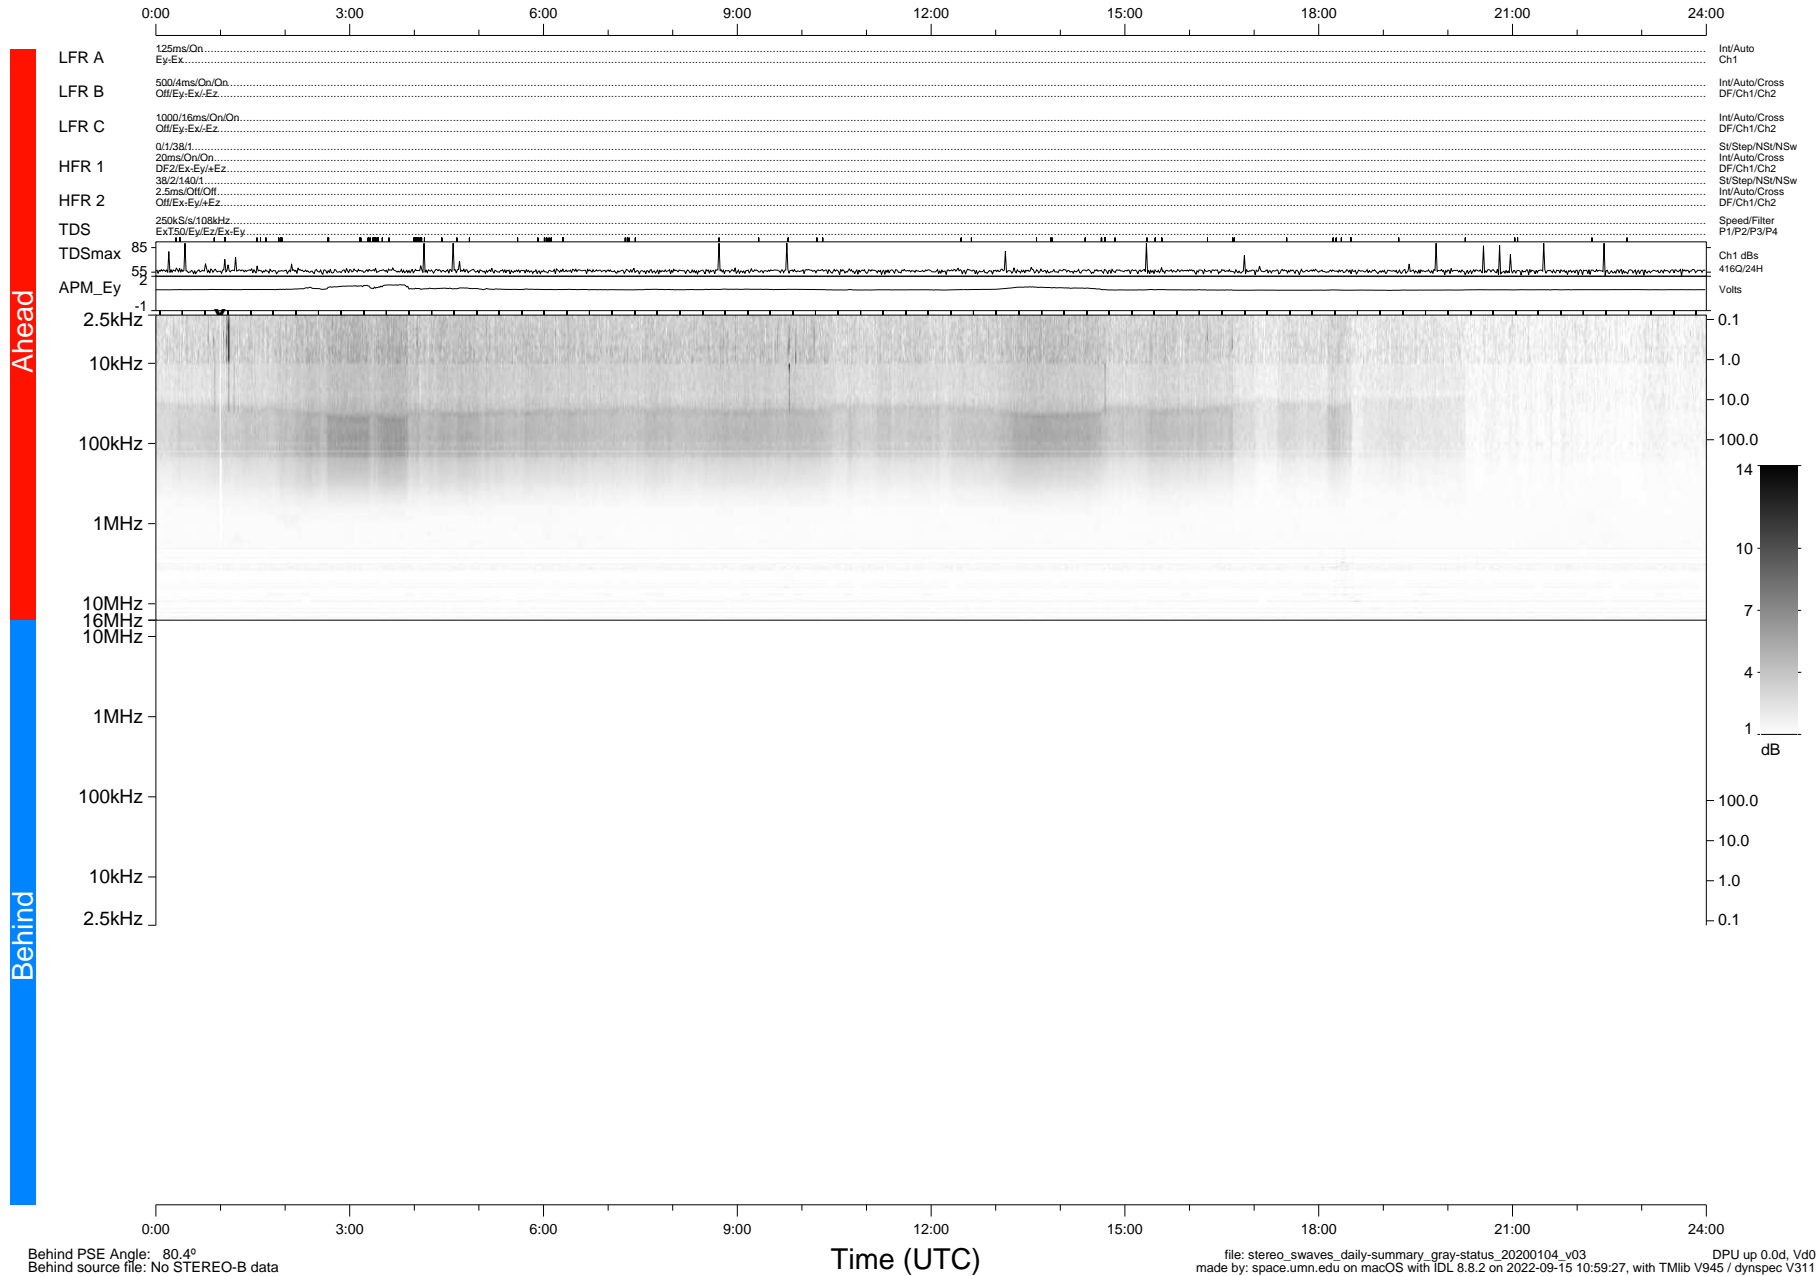

STEREO/WAVES Daily Summary - 04-Jan-2020 (DOY 004)

Ahead source file: swaves_ahead_2020_004_1_05.fin (Recovery: 100.0% HK, 116% Pkts)
 Ahead PSE Angle: -78.6°

DPU up 1641.9d, V412d32

Behind PSE Angle: 80.4°
 Behind source file: No STEREO-B data

file: stereo_swaves_daily-summary_gray-status_20200104_v03
 made by: space.umn.edu on macOS with IDL 8.8.2 on 2022-09-15 10:59:27, with TLib V945 / dynspec V311
 DPU up 0.0d, Vd0