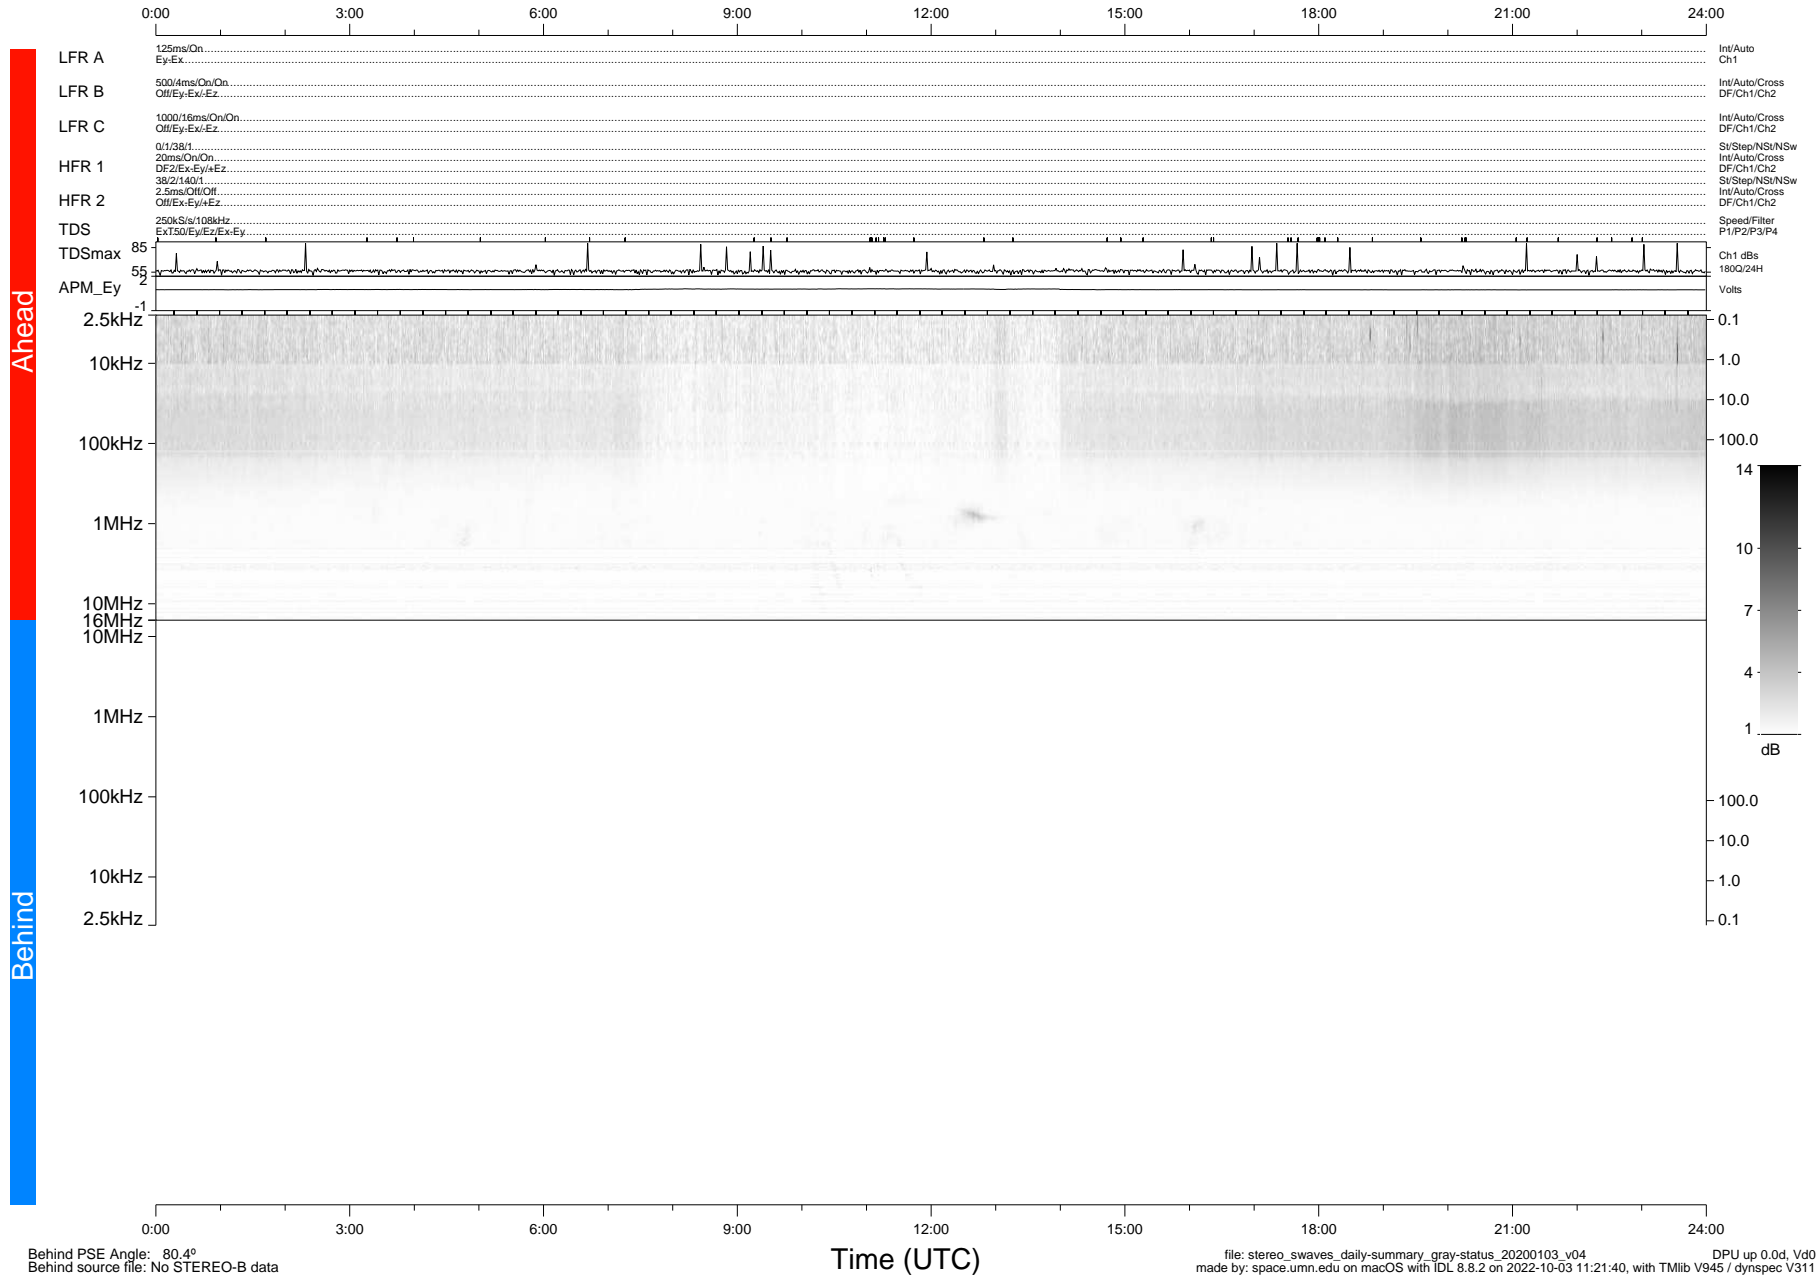

STEREO/WAVES Daily Summary - 03-Jan-2020 (DOY 003)

Ahead source file: swaves_ahead_2020_003_1_05.fin (Recovery: 100.0% HK, 81% Pkts)
 Ahead PSE Angle: -78.7°

DPU up 1640.9d, V412d32

Behind PSE Angle: 80.4°
 Behind source file: No STEREO-B data

file: stereo_swaves_daily-summary_gray-status_20200103_v04 DPU up 0.0d, Vd0
 made by: space.umn.edu on macOS with IDL 8.8.2 on 2022-10-03 11:21:40, with TLib V945 / dynspec V311