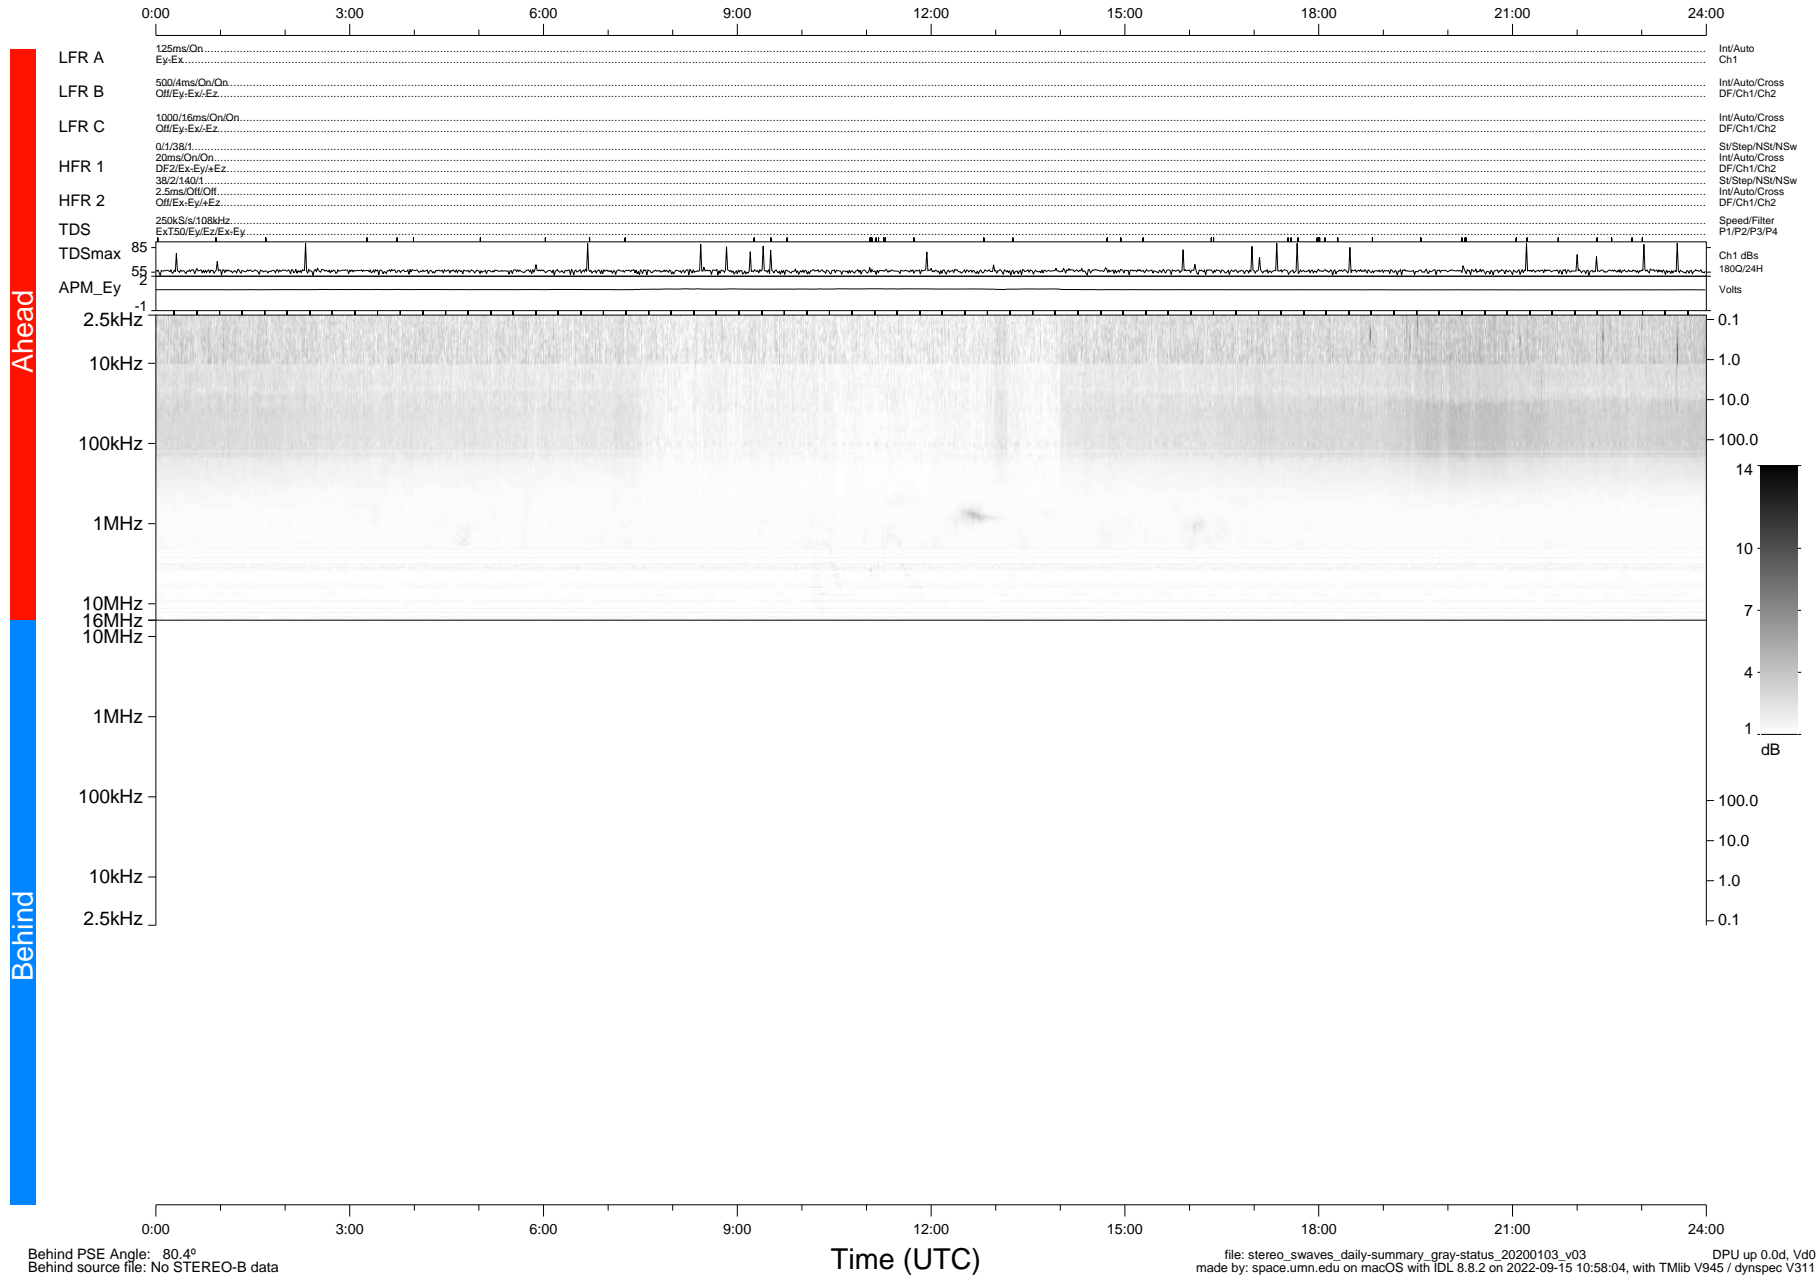

# STEREO/WAVES Daily Summary - 03-Jan-2020 (DOY 003)

Ahead source file: swaves\_ahead\_2020\_003\_1\_05.fin (Recovery: 100.0% HK, 81% Pkts)  
 Ahead PSE Angle: -78.7°

DPU up 1640.9d, V412d32

Behind PSE Angle: 80.4°  
 Behind source file: No STEREO-B data

file: stereo\_swaves\_daily-summary\_gray-status\_20200103\_v03  
 made by: space.umn.edu on macOS with IDL 8.8.2 on 2022-09-15 10:58:04, with TLib V945 / dynspec V311  
 DPU up 0.0d, Vd0