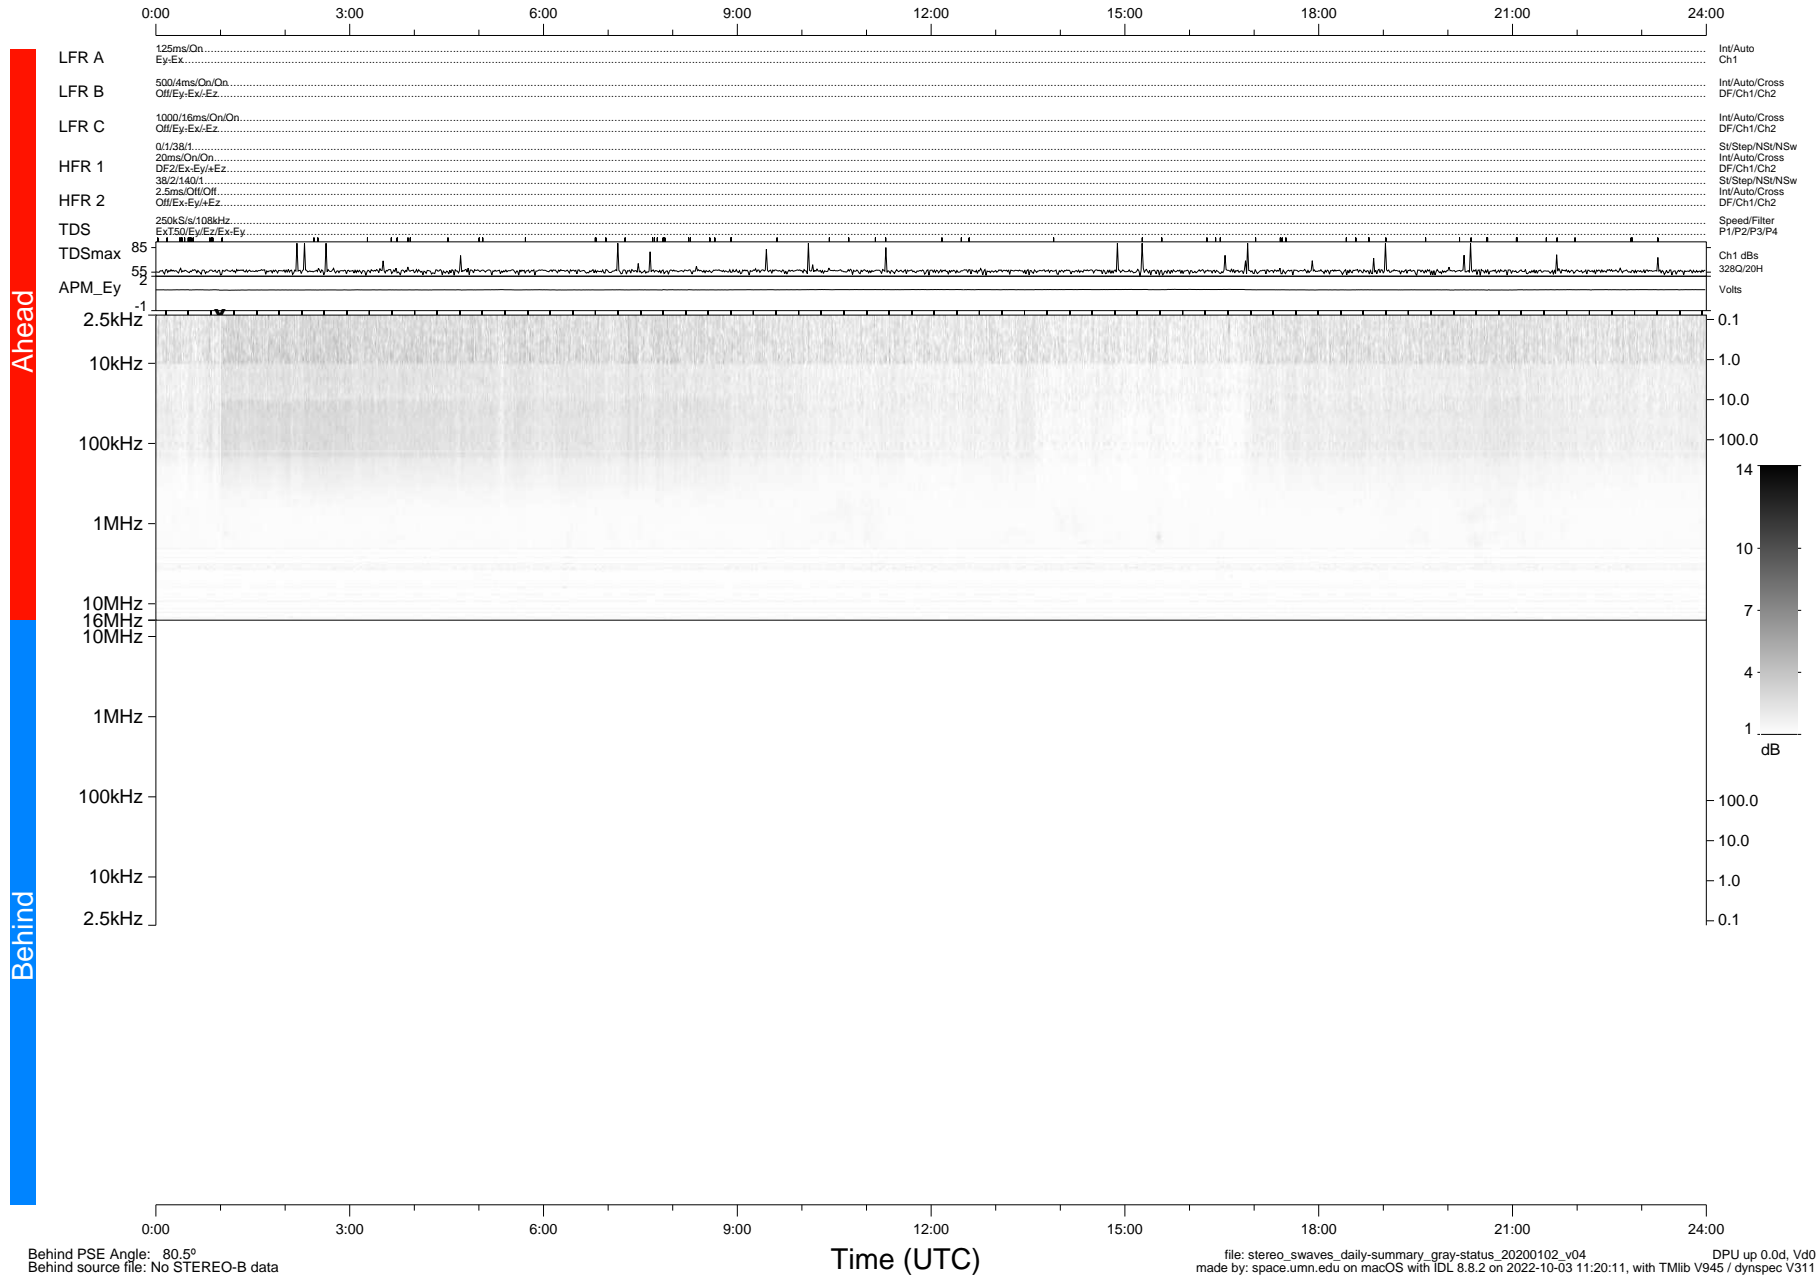

STEREO/WAVES Daily Summary - 02-Jan-2020 (DOY 002)

Ahead source file: swaves_ahead_2020_002_1_05.fin (Recovery: 100.0% HK, 102% Pkts)
 Ahead PSE Angle: -78.6°

DPU up 1639.9d, V412d32

Behind PSE Angle: 80.5°
 Behind source file: No STEREO-B data

file: stereo_swaves_daily-summary_gray-status_20200102_v04 DPU up 0.0d, Vd0
 made by: space.umn.edu on macOS with IDL 8.8.2 on 2022-10-03 11:20:11, with TLib V945 / dynspec V311