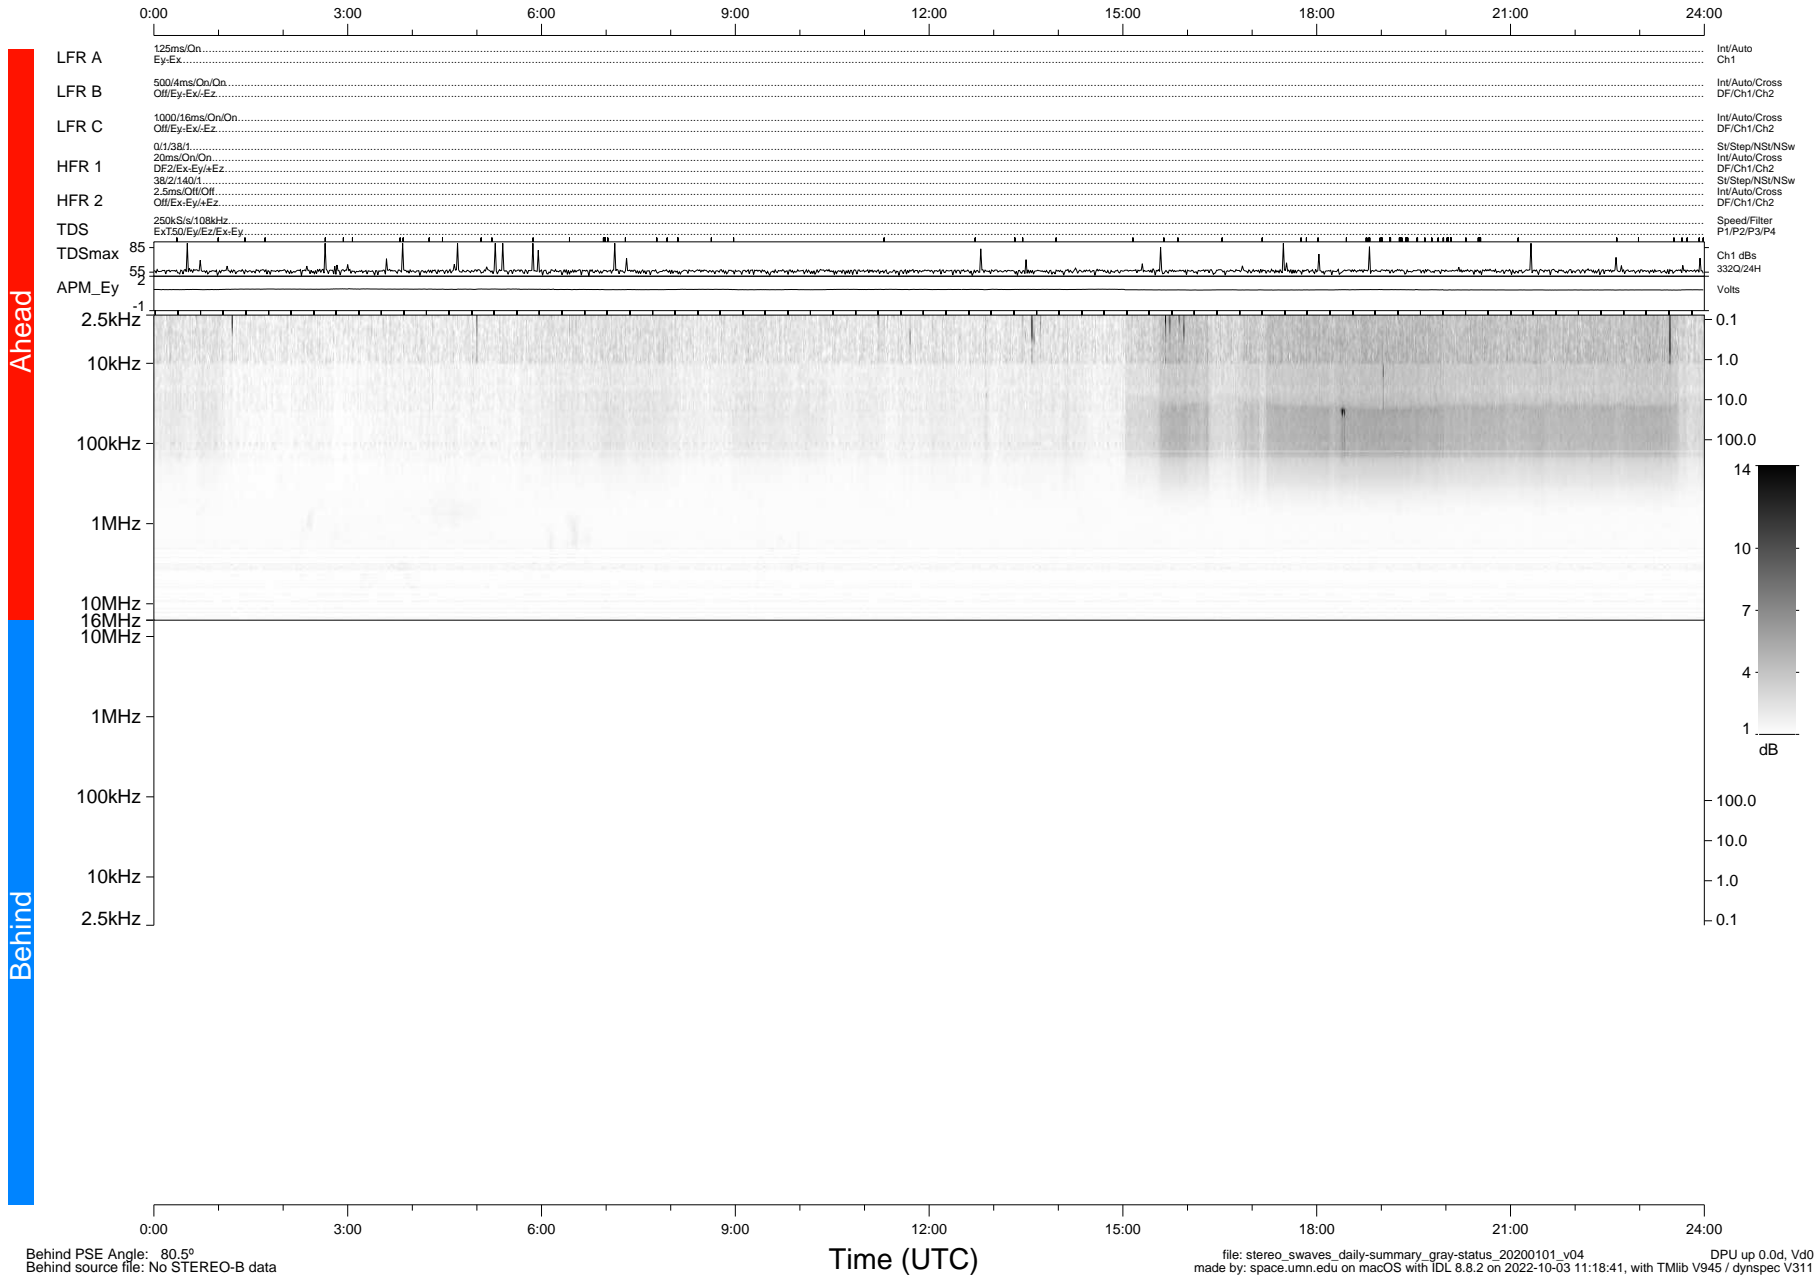

# STEREO/WAVES Daily Summary - 01-Jan-2020 (DOY 001)

Ahead source file: swaves\_ahead\_2020\_001\_1\_05.fin (Recovery: 100.0% HK, 104% Pkts)  
 Ahead PSE Angle: -78.7°

DPU up 1638.9d, V412d32

Behind PSE Angle: 80.5°  
 Behind source file: No STEREO-B data

Time (UTC)

file: stereo\_swaves\_daily-summary\_gray-status\_20200101\_v04 DPU up 0.0d, Vd0  
 made by: space.umn.edu on macOS with IDL 8.8.2 on 2022-10-03 11:18:41, with TLib V945 / dynspec V311