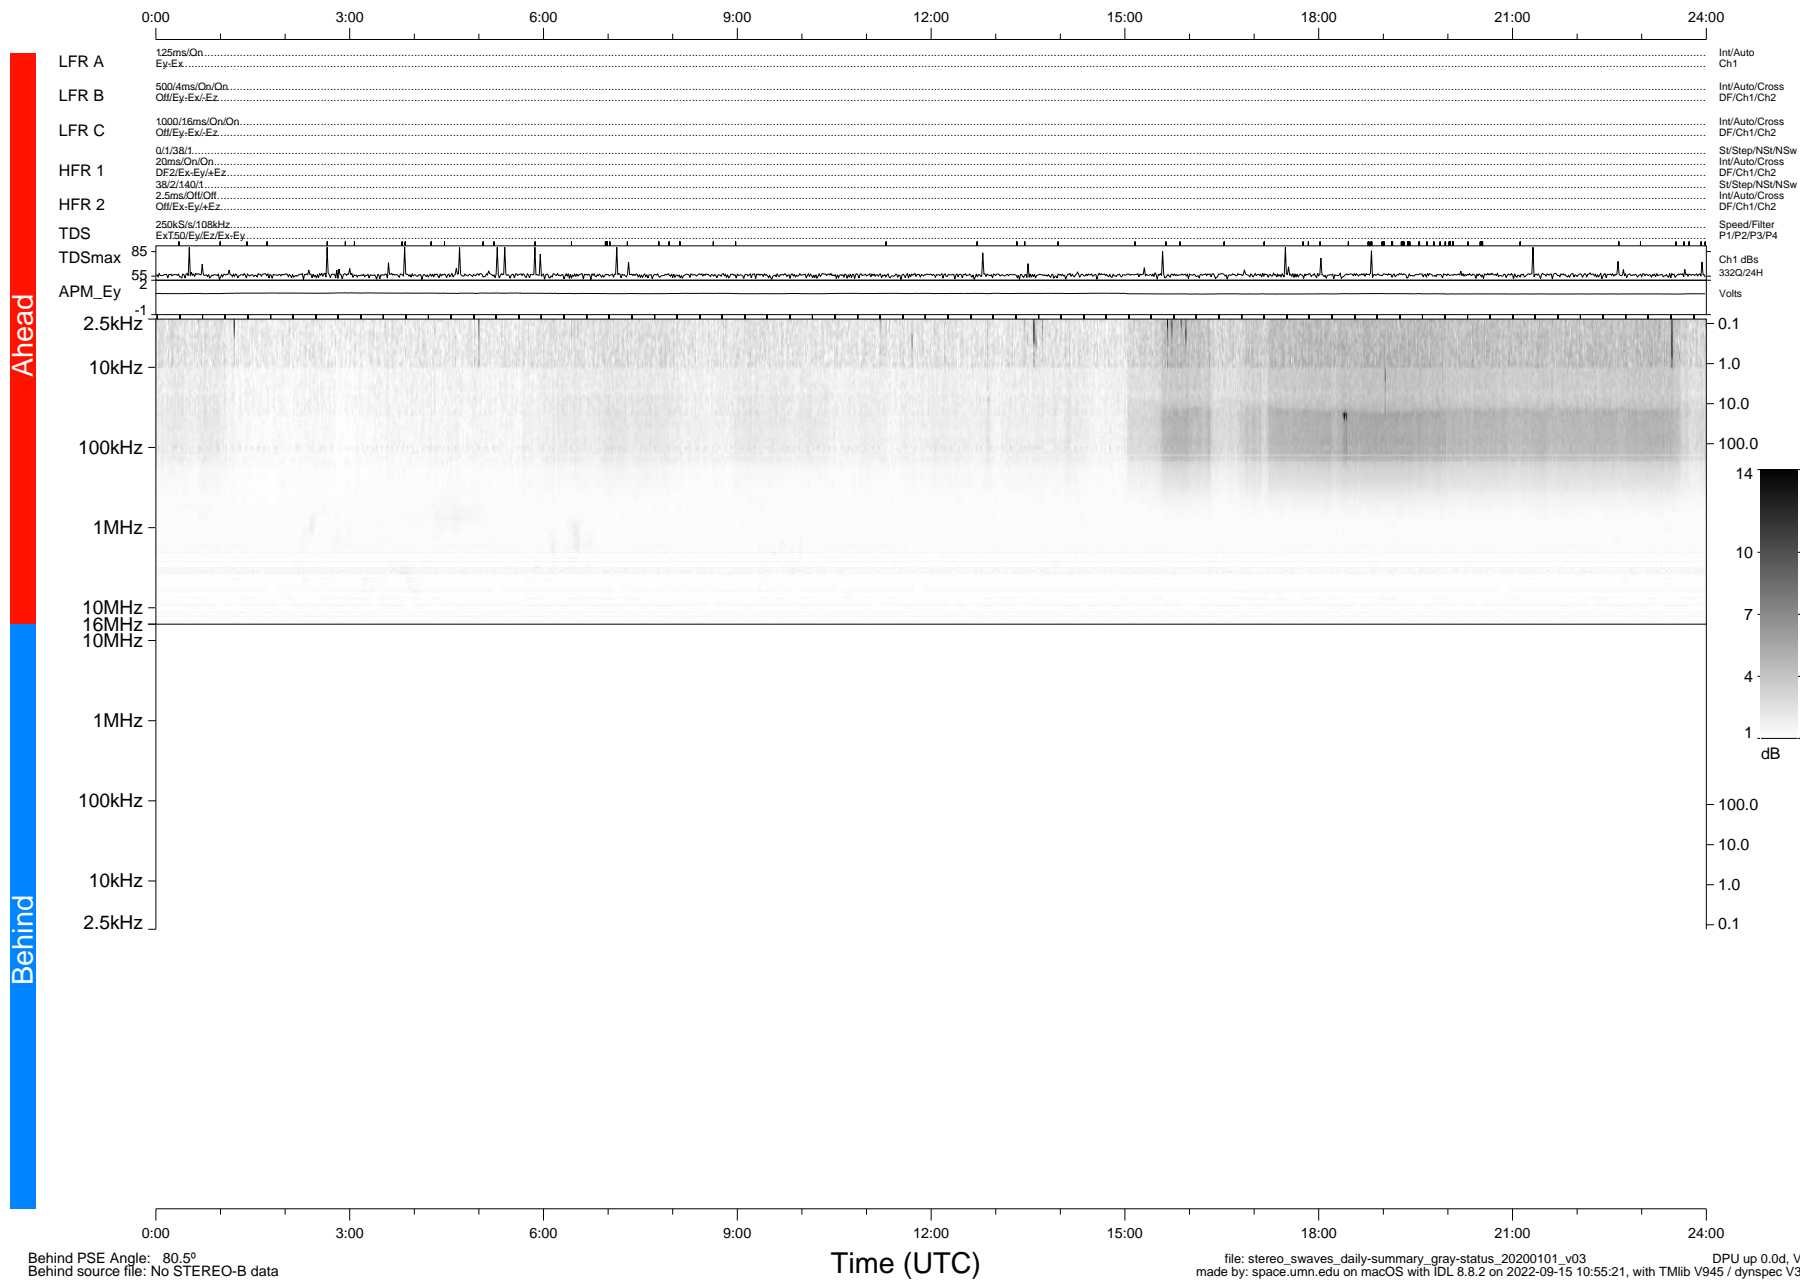

STEREO/WAVES Daily Summary - 01-Jan-2020 (DOY 001)

Ahead source file: swaves_ahead_2020_001_1_05.fin (Recovery: 100.0% HK, 104% Pkts)
Ahead PSE Angle: -78.7°

DPU up 1638.9d, V412d32

Behind PSE Angle: 80.5°
Behind source file: No STEREO-B data