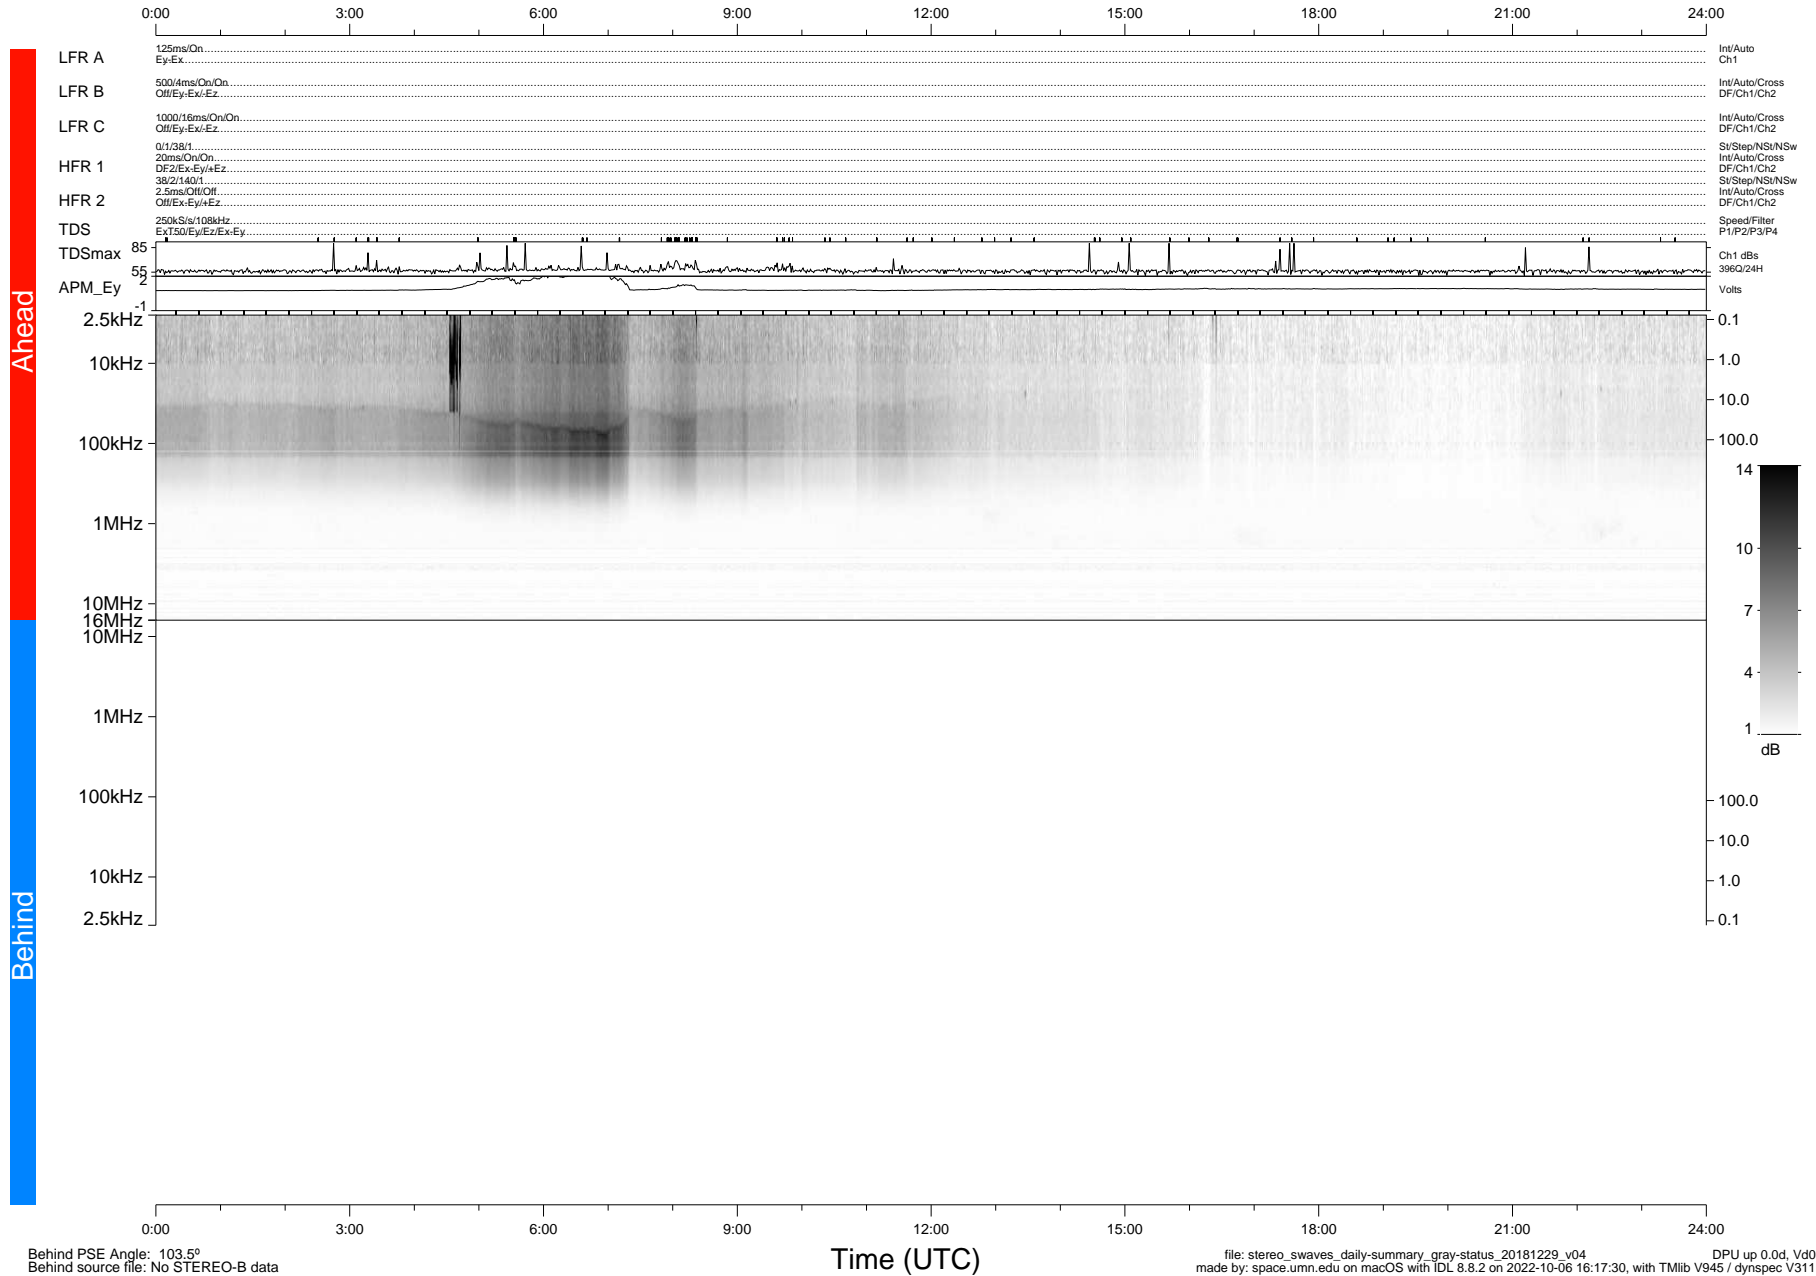

STEREO/WAVES Daily Summary - 29-Dec-2018 (DOY 363)

Ahead source file: swaves_ahead_2018_363_1_05.fin (Recovery: 100.0% HK, 113% Pkts)
 Ahead PSE Angle: -100.5°

DPU up 1270.9d, V412d32

Behind PSE Angle: 103.5°
 Behind source file: No STEREO-B data