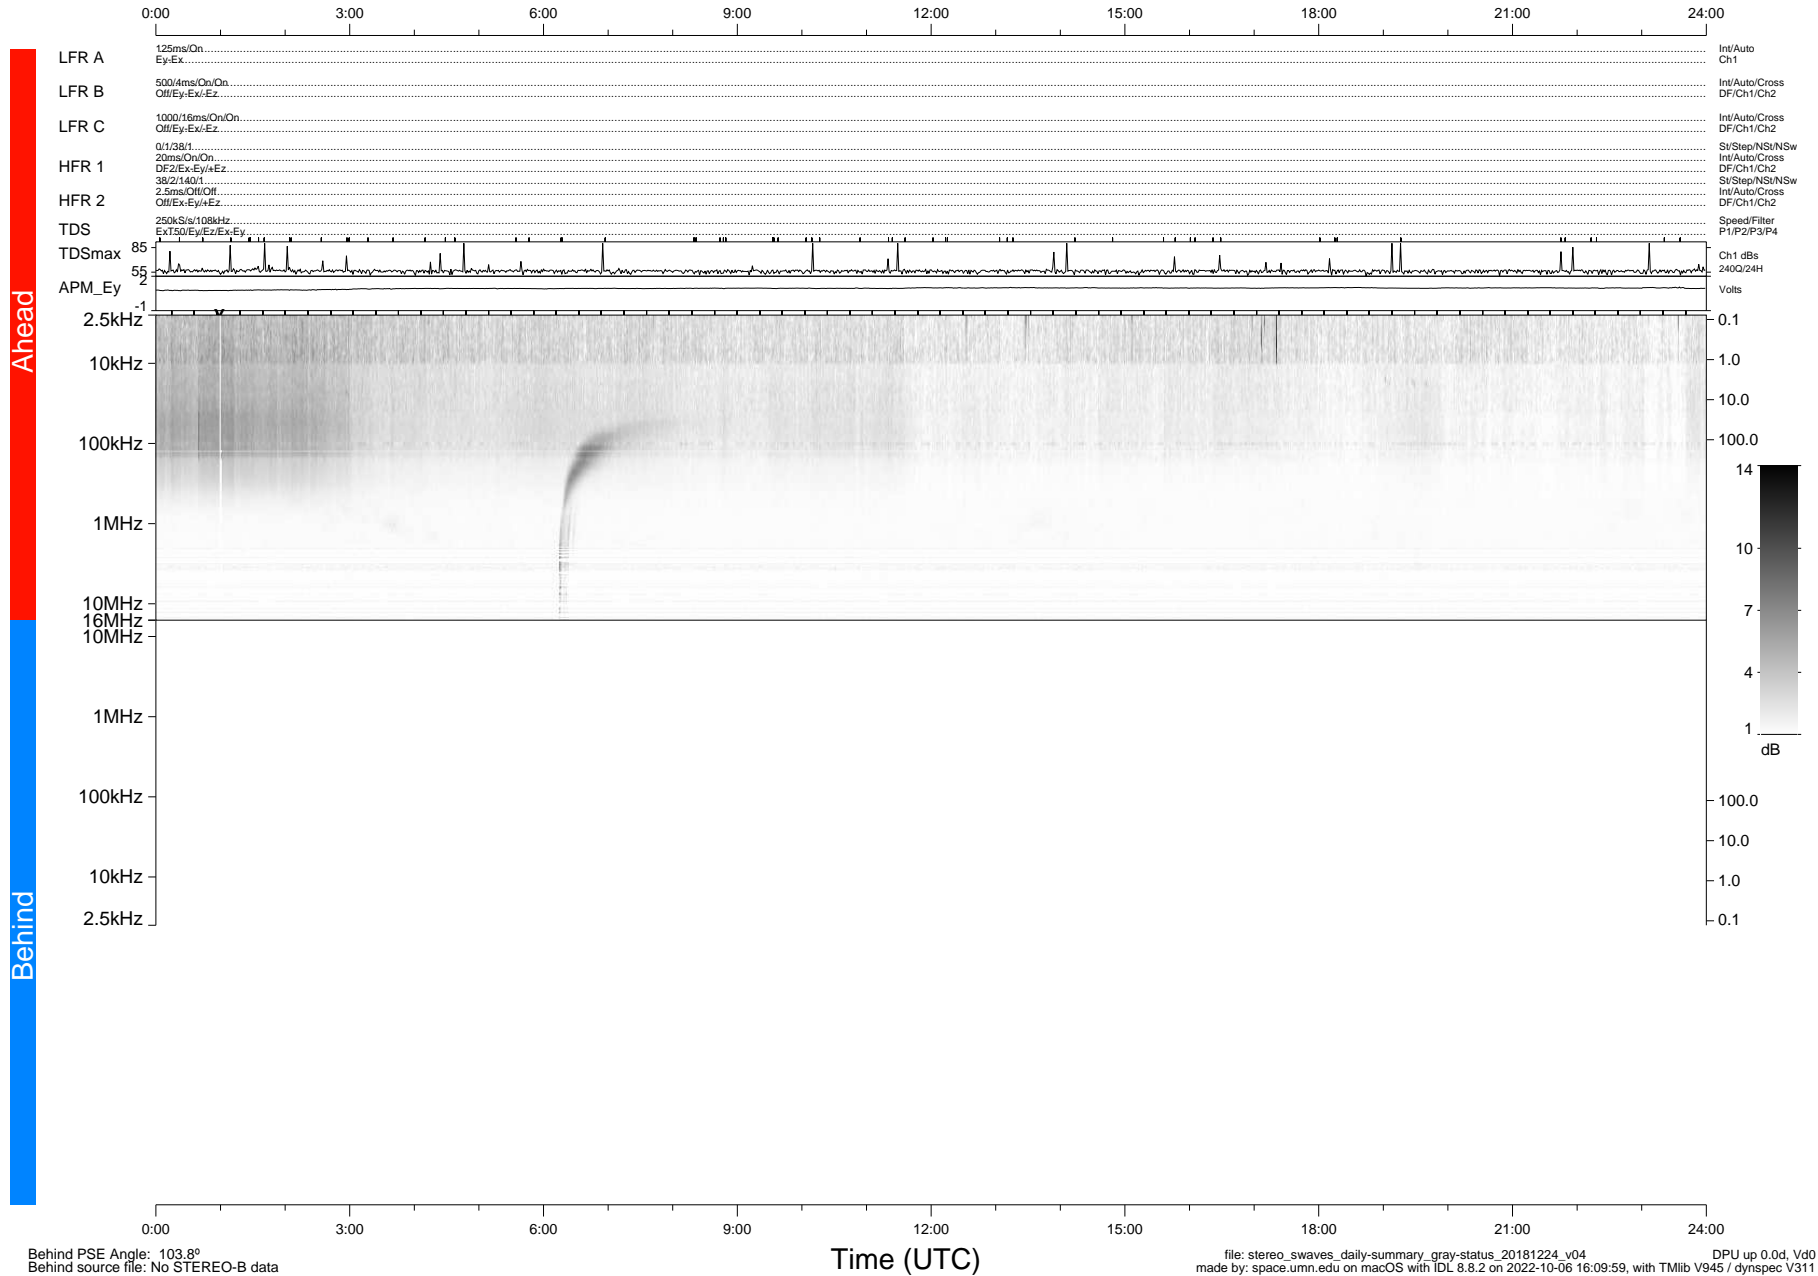

STEREO/WAVES Daily Summary - 24-Dec-2018 (DOY 358)

Ahead source file: swaves_ahead_2018_358_1_06.fin (Recovery: 100.0% HK, 90% Pkts)
 Ahead PSE Angle: -100.7°

DPU up 1265.9d, V412d32

Behind PSE Angle: 103.8°
 Behind source file: No STEREO-B data

file: stereo_swaves_daily-summary_gray-status_20181224_v04 DPU up 0.0d, Vd0
 made by: space.umn.edu on macOS with IDL 8.8.2 on 2022-10-06 16:09:59, with TLib V945 / dynspec V311