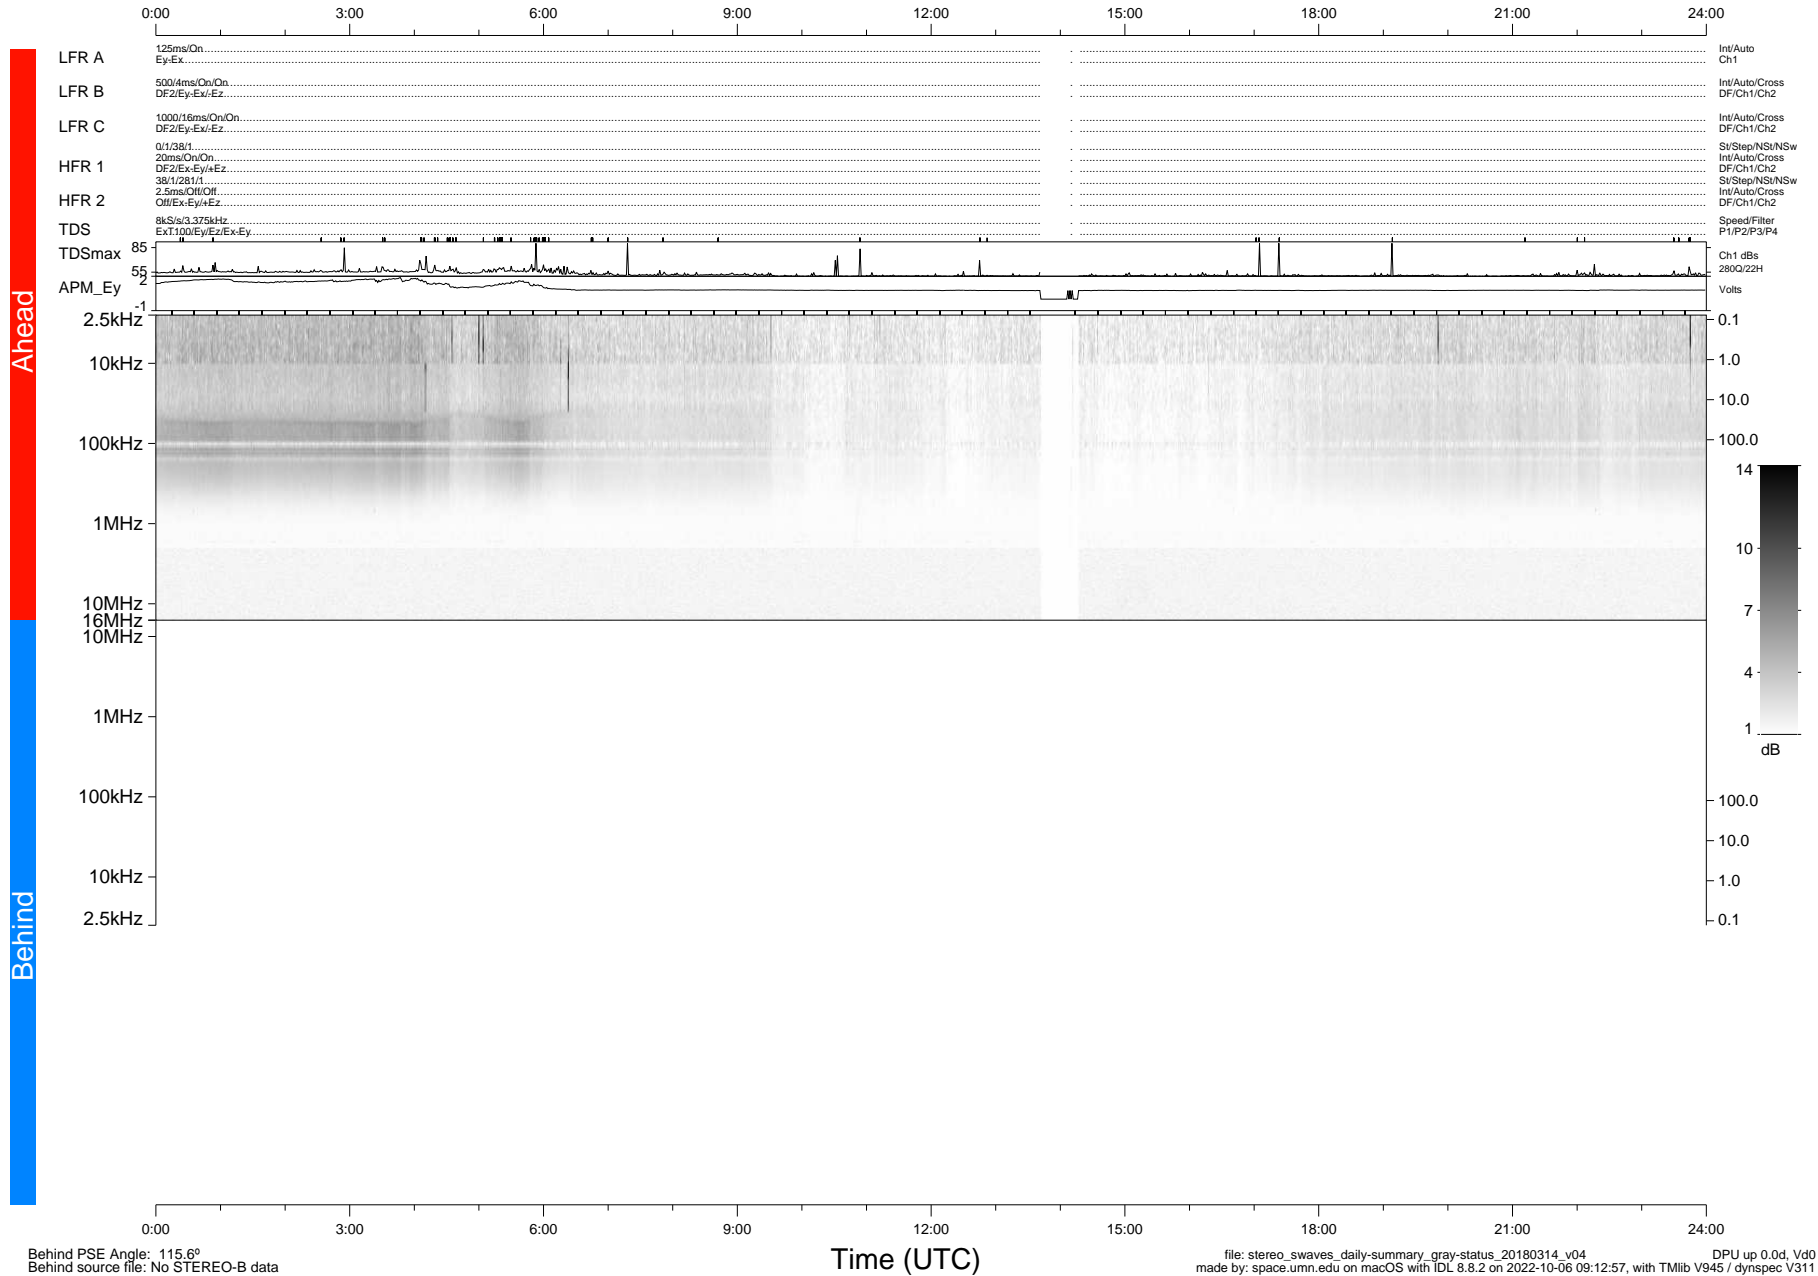

STEREO/WAVES Daily Summary - 14-Mar-2018 (DOY 073)

Ahead source file: swaves_ahead_2018_073_1_05.fin (Recovery: 97.8% HK, 96% Pkts)
 Ahead PSE Angle: -119.6°

DPU up 980.9d, V412d28

Behind PSE Angle: 115.6°
 Behind source file: No STEREO-B data

file: stereo_swaves_daily-summary_gray-status_20180314_v04
 made by: space.umn.edu on macOS with IDL 8.8.2 on 2022-10-06 09:12:57, with TLib V945 / dynspec V311