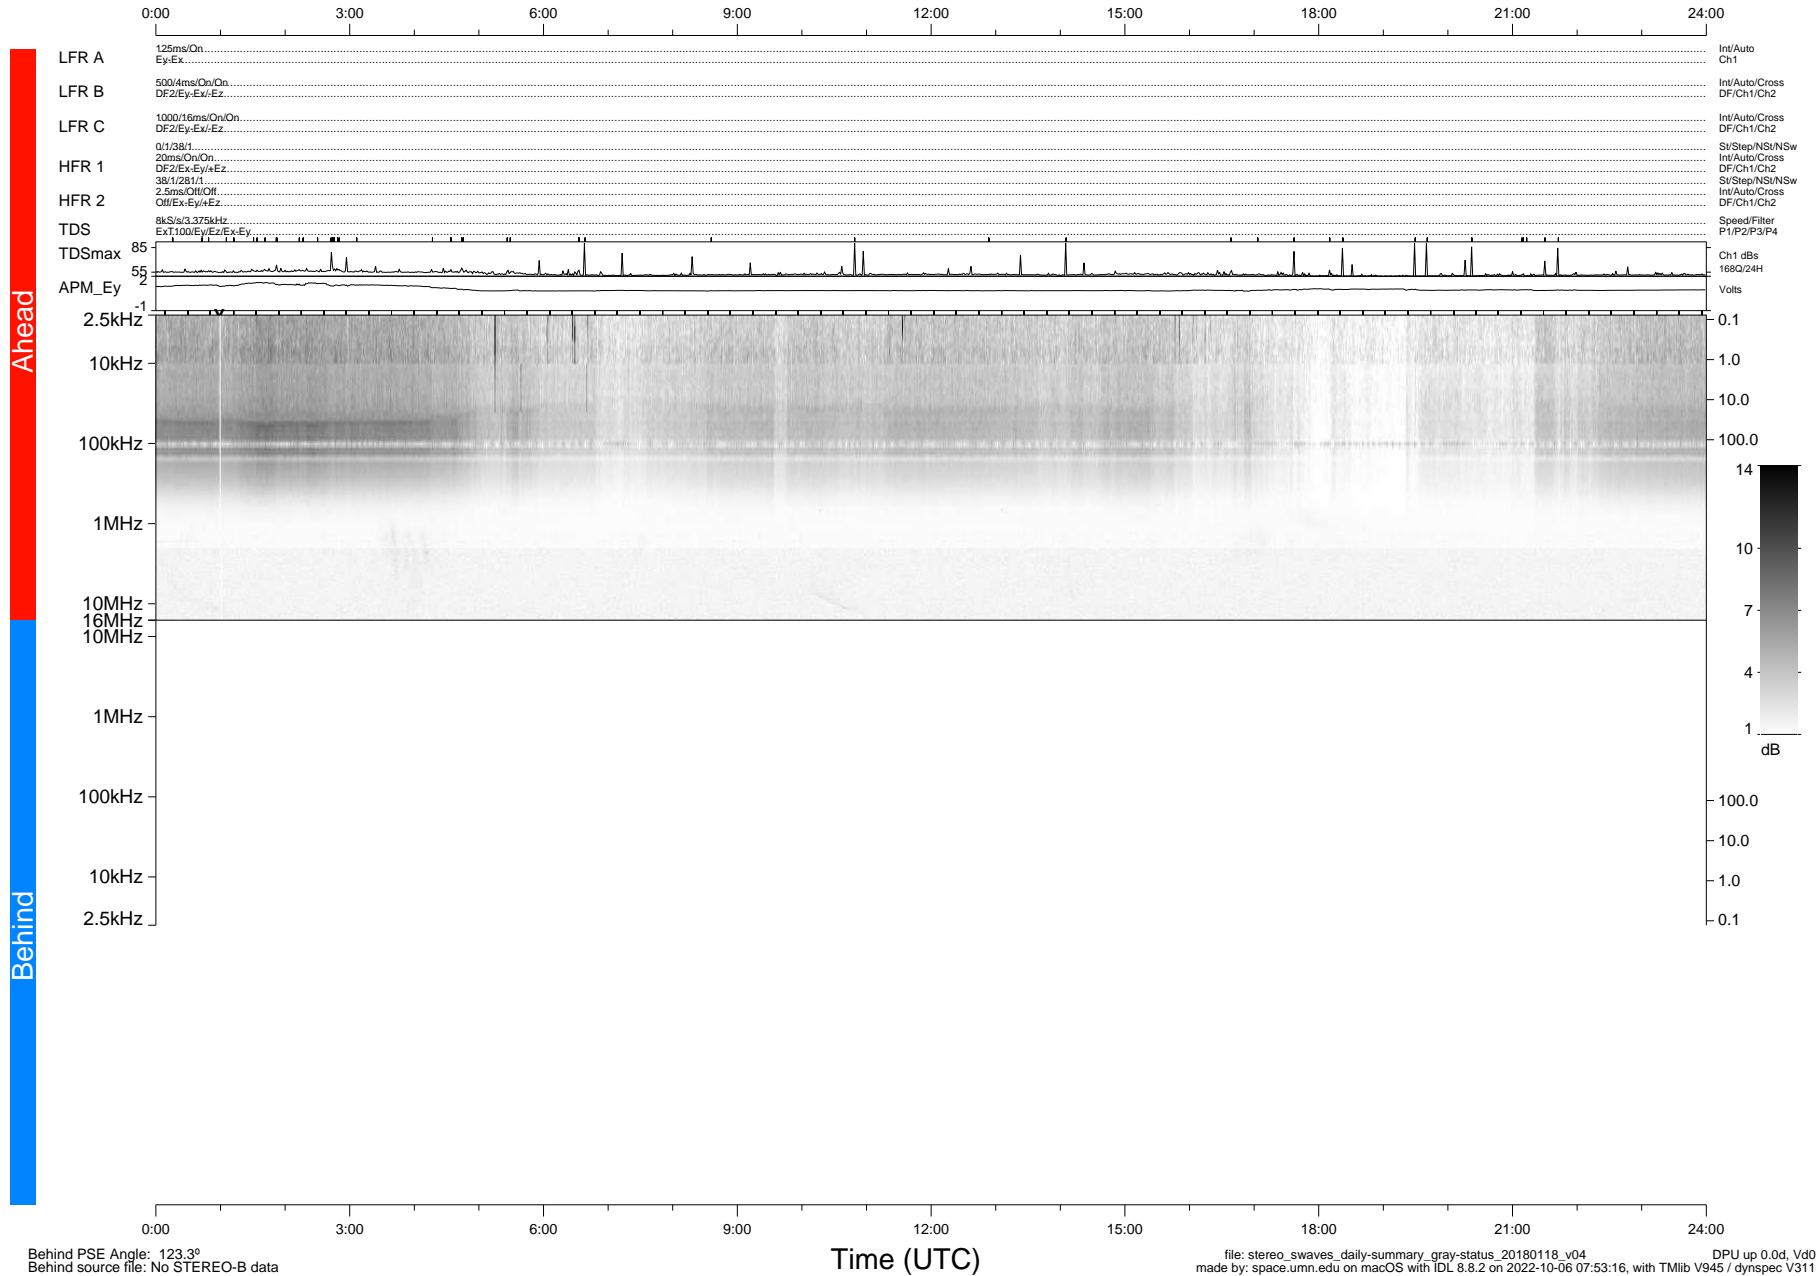

STEREO/WAVES Daily Summary - 18-Jan-2018 (DOY 018)

Ahead source file: swaves_ahead_2018_018_1_05.fin (Recovery: 100.0% HK, 81% Pkts)
 Ahead PSE Angle: -121.6°

DPU up 925.9d, V412d28

Behind PSE Angle: 123.3°
 Behind source file: No STEREO-B data

file: stereo_swaves_daily-summary_gray-status_20180118_v04
 made by: space.umn.edu on macOS with IDL 8.8.2 on 2022-10-06 07:53:16, with TLib V945 / dynspec V311
 DPU up 0.0d, Vd0