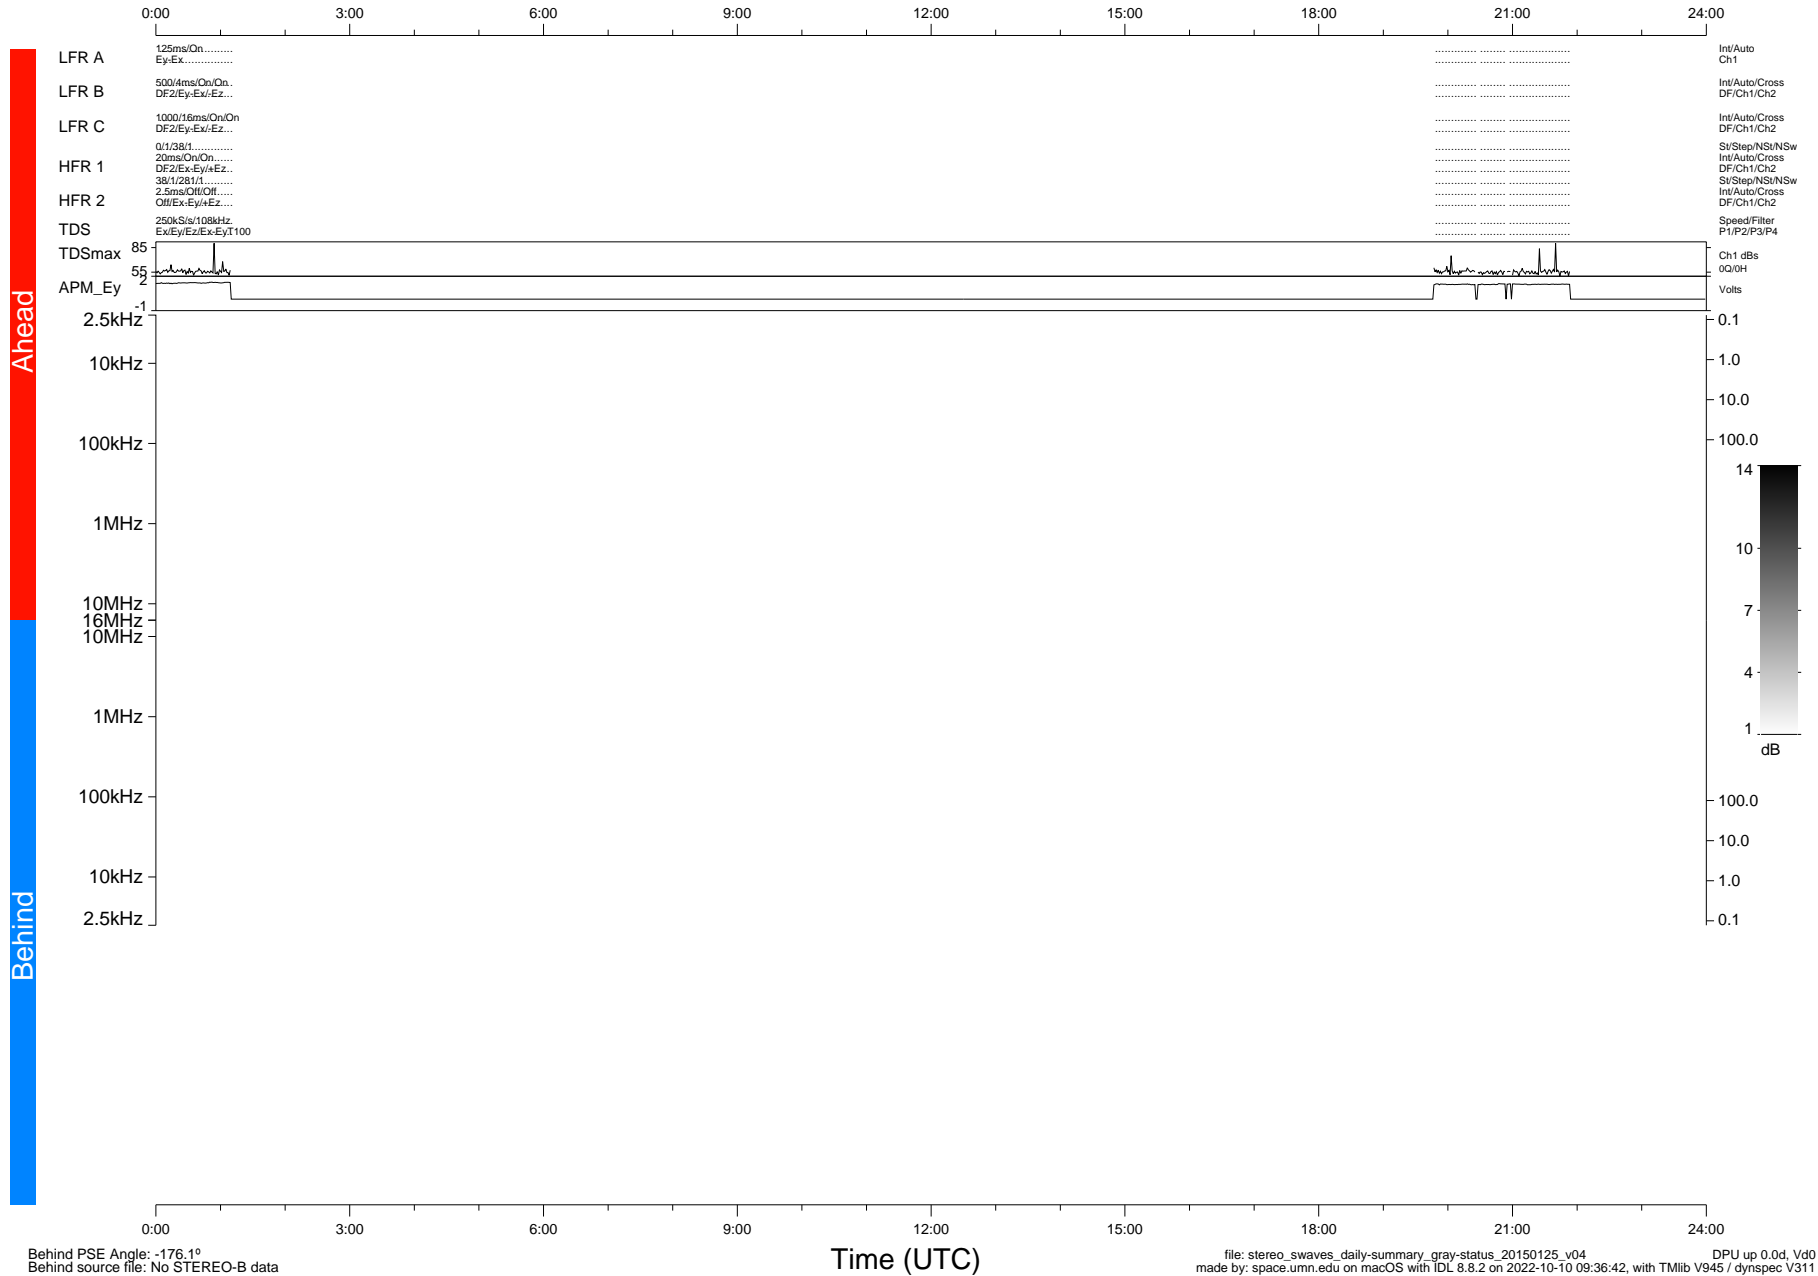

# STEREO/WAVES Daily Summary - 25-Jan-2015 (DOY 025)

Ahead source file: swaves\_ahead\_2015\_025\_1\_12.fin (Recovery: 13.4% HK, 1% Pkts)  
 Ahead PSE Angle: 173.1°

DPU up 198.6d, V412d26

Behind PSE Angle: -176.1°  
 Behind source file: No STEREO-B data

file: stereo\_swaves\_daily-summary\_gray-status\_20150125\_v04  
 made by: space.umn.edu on macOS with IDL 8.8.2 on 2022-10-10 09:36:42, with TLib V945 / dynspec V311

DPU up 0.0d, Vd0