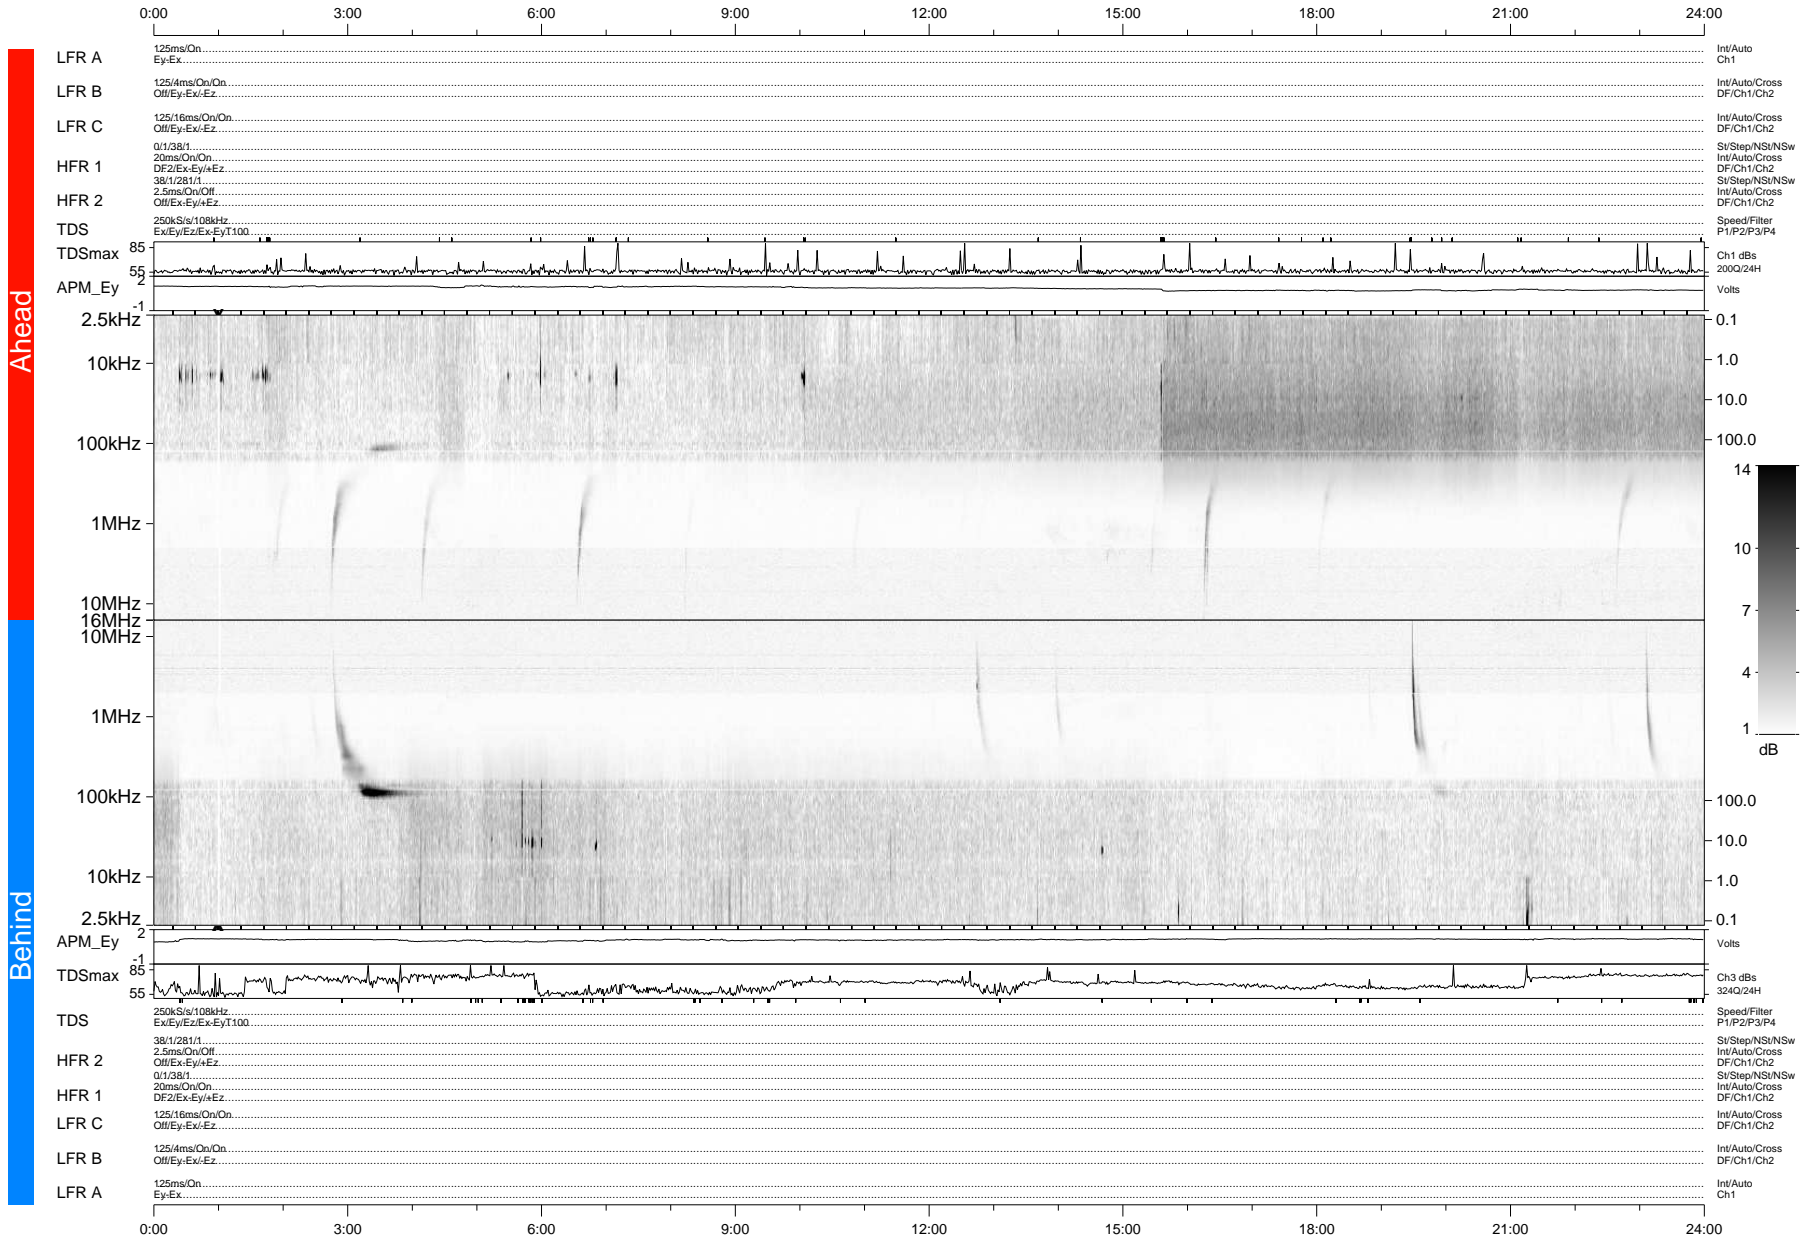

# STEREO/WAVES Daily Summary - 05-Aug-2012 (DOY 218)

Ahead source file: swaves\_ahead\_2012\_218\_1\_04.fin (Recovery: 100.0% HK, 95% Pkts)  
 Ahead PSE Angle: 121.9°

DPU up 1097.4d, V410d14

Behind PSE Angle: -115.2°  
 Behind source file: swaves\_behind\_2012\_218\_1\_04.fin (Recovery: 100.0% HK, 113% Pkts)

Time (UTC)

file: stereo\_swaves\_daily-summary\_gray-status\_20120805\_v04 DPU up 15.5d, V410d15  
 made by: space.umn.edu on macOS with IDL 8.8.2 on 2022-10-14 11:16:41, with Tlib V945 / dynspec V311