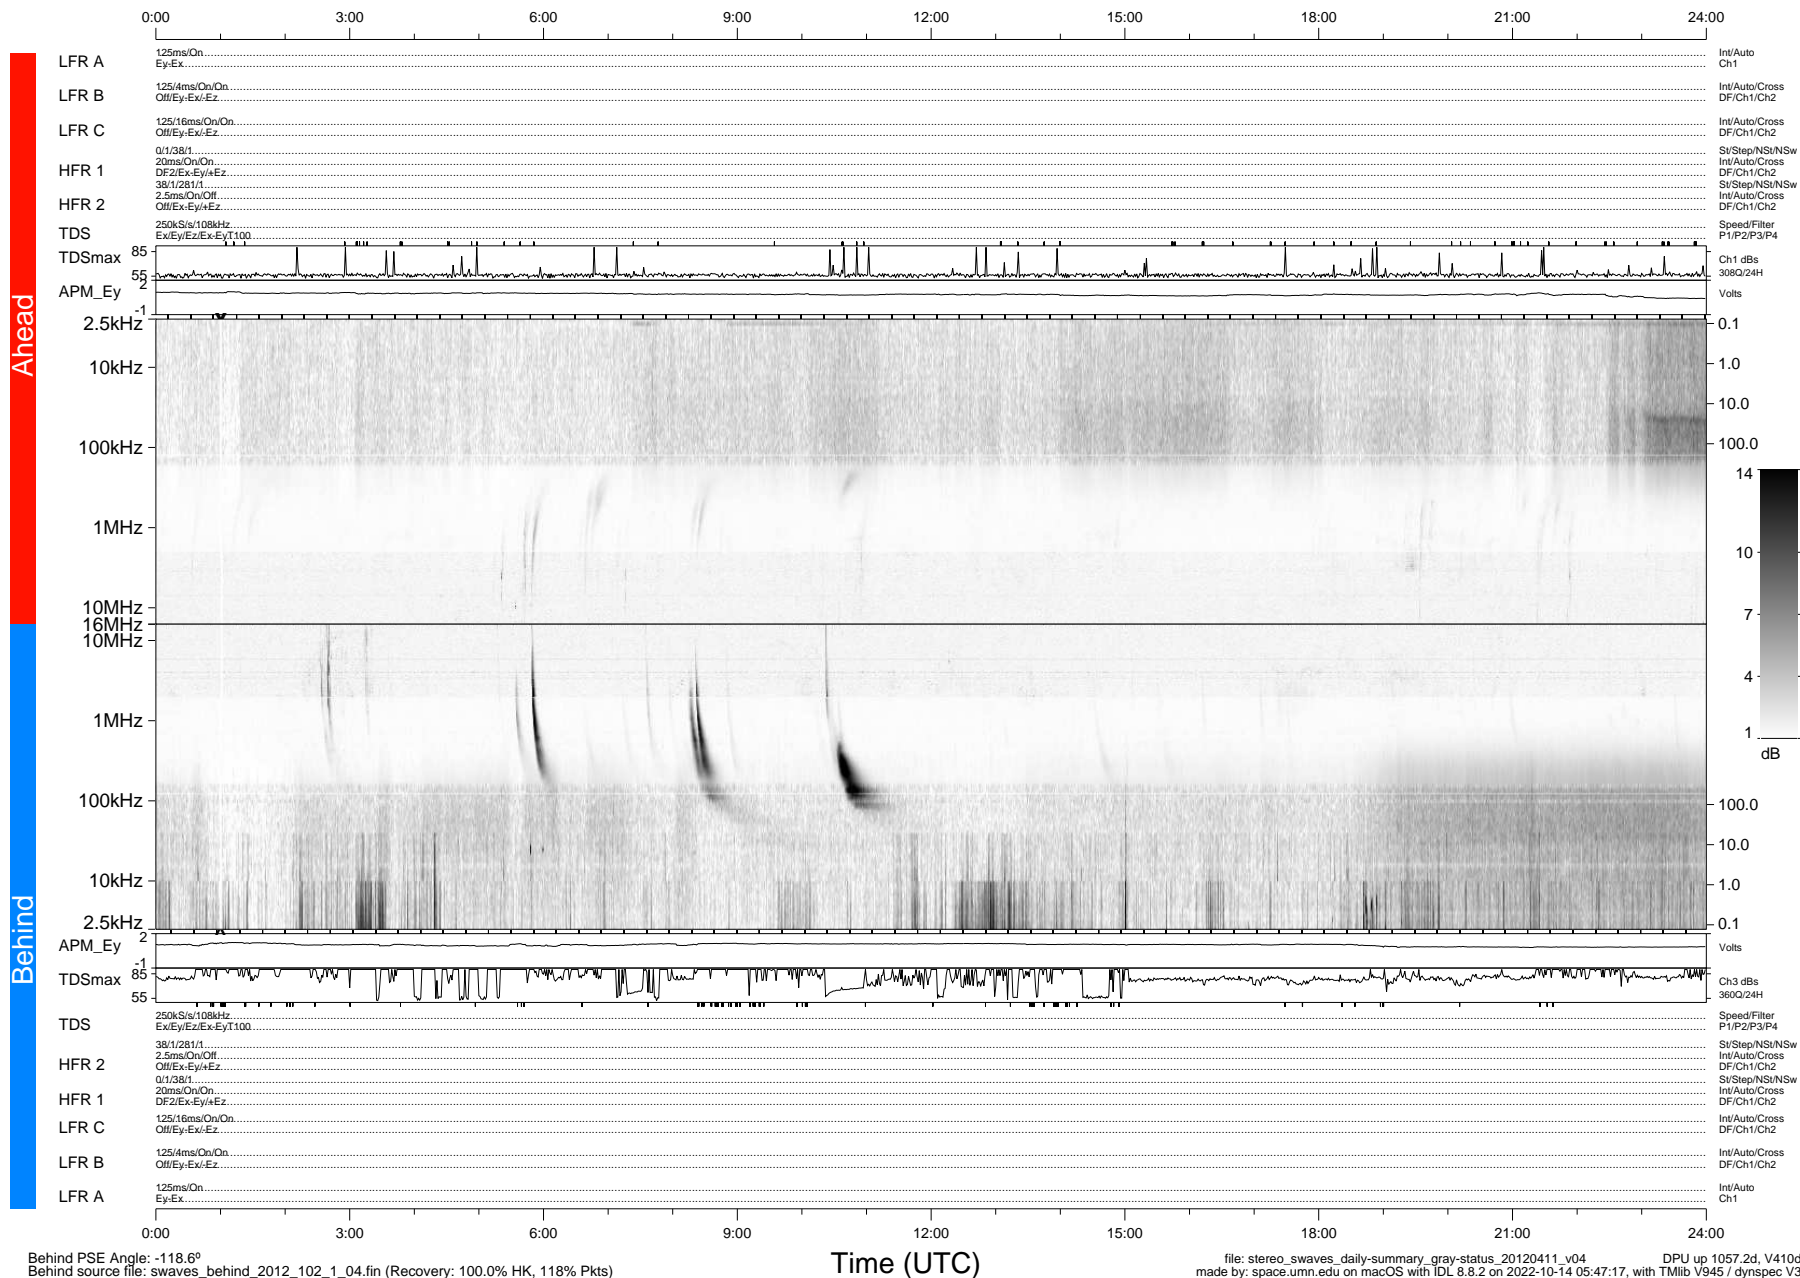

STEREO/WAVES Daily Summary - 11-Apr-2012 (DOY 102)

Ahead source file: swaves_ahead_2012_102_1_04.fin (Recovery: 100.0% HK, 111% Pkts)
Ahead PSE Angle: 111.8°

DPU up 981.4d, V410d14

Behind PSE Angle: -118.6°
Behind source file: swaves_behind_2012_102_1_04.fin (Recovery: 100.0% HK, 118% Pkts)

Time (UTC)