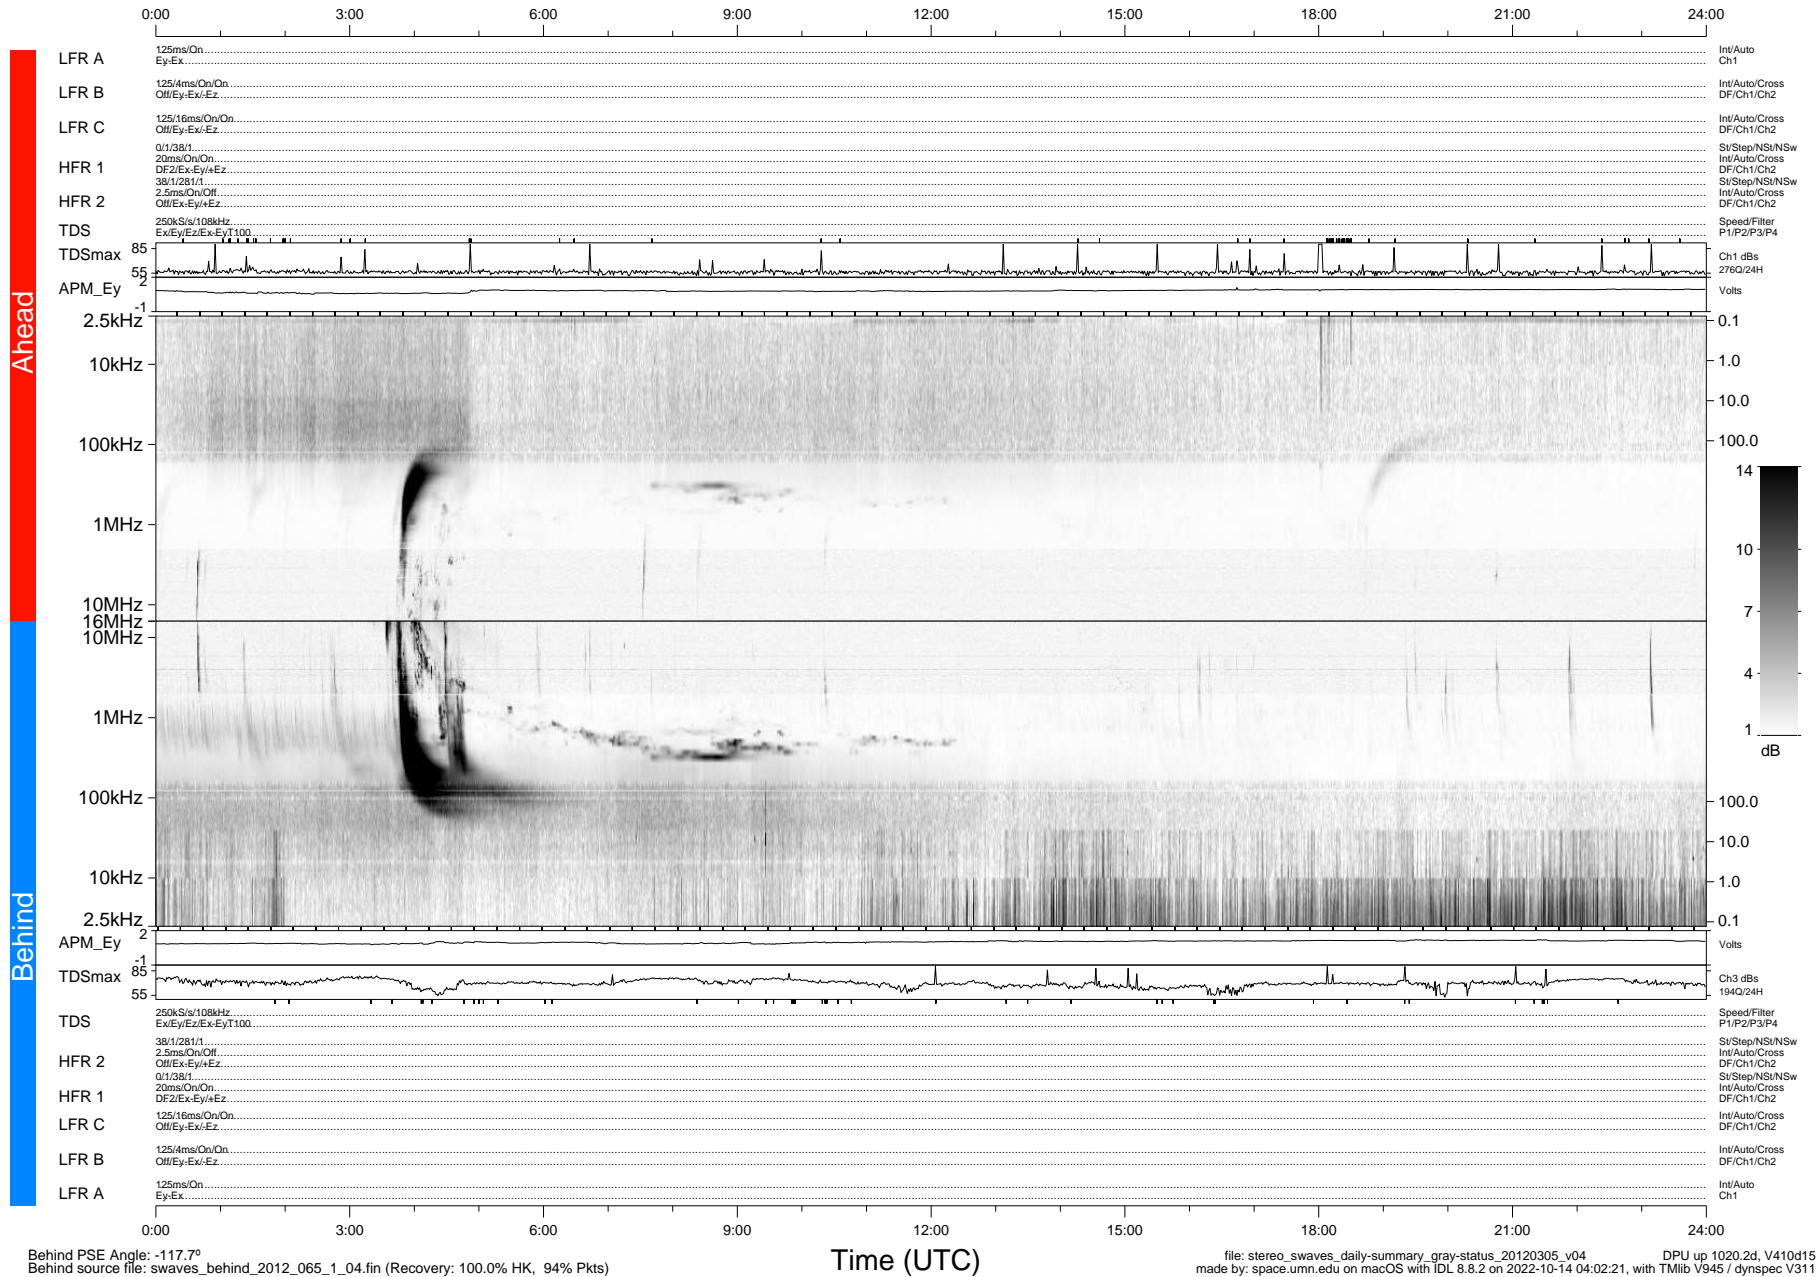

STEREO/WAVES Daily Summary - 05-Mar-2012 (DOY 065)

Ahead source file: swaves_ahead_2012_065_1_04.fin (Recovery: 100.0% HK, 106% Pkts)
Ahead PSE Angle: 109.4°

DPU up 944.4d, V410d14

Behind PSE Angle: -117.7°
Behind source file: swaves_behind_2012_065_1_04.fin (Recovery: 100.0% HK, 94% Pkts)