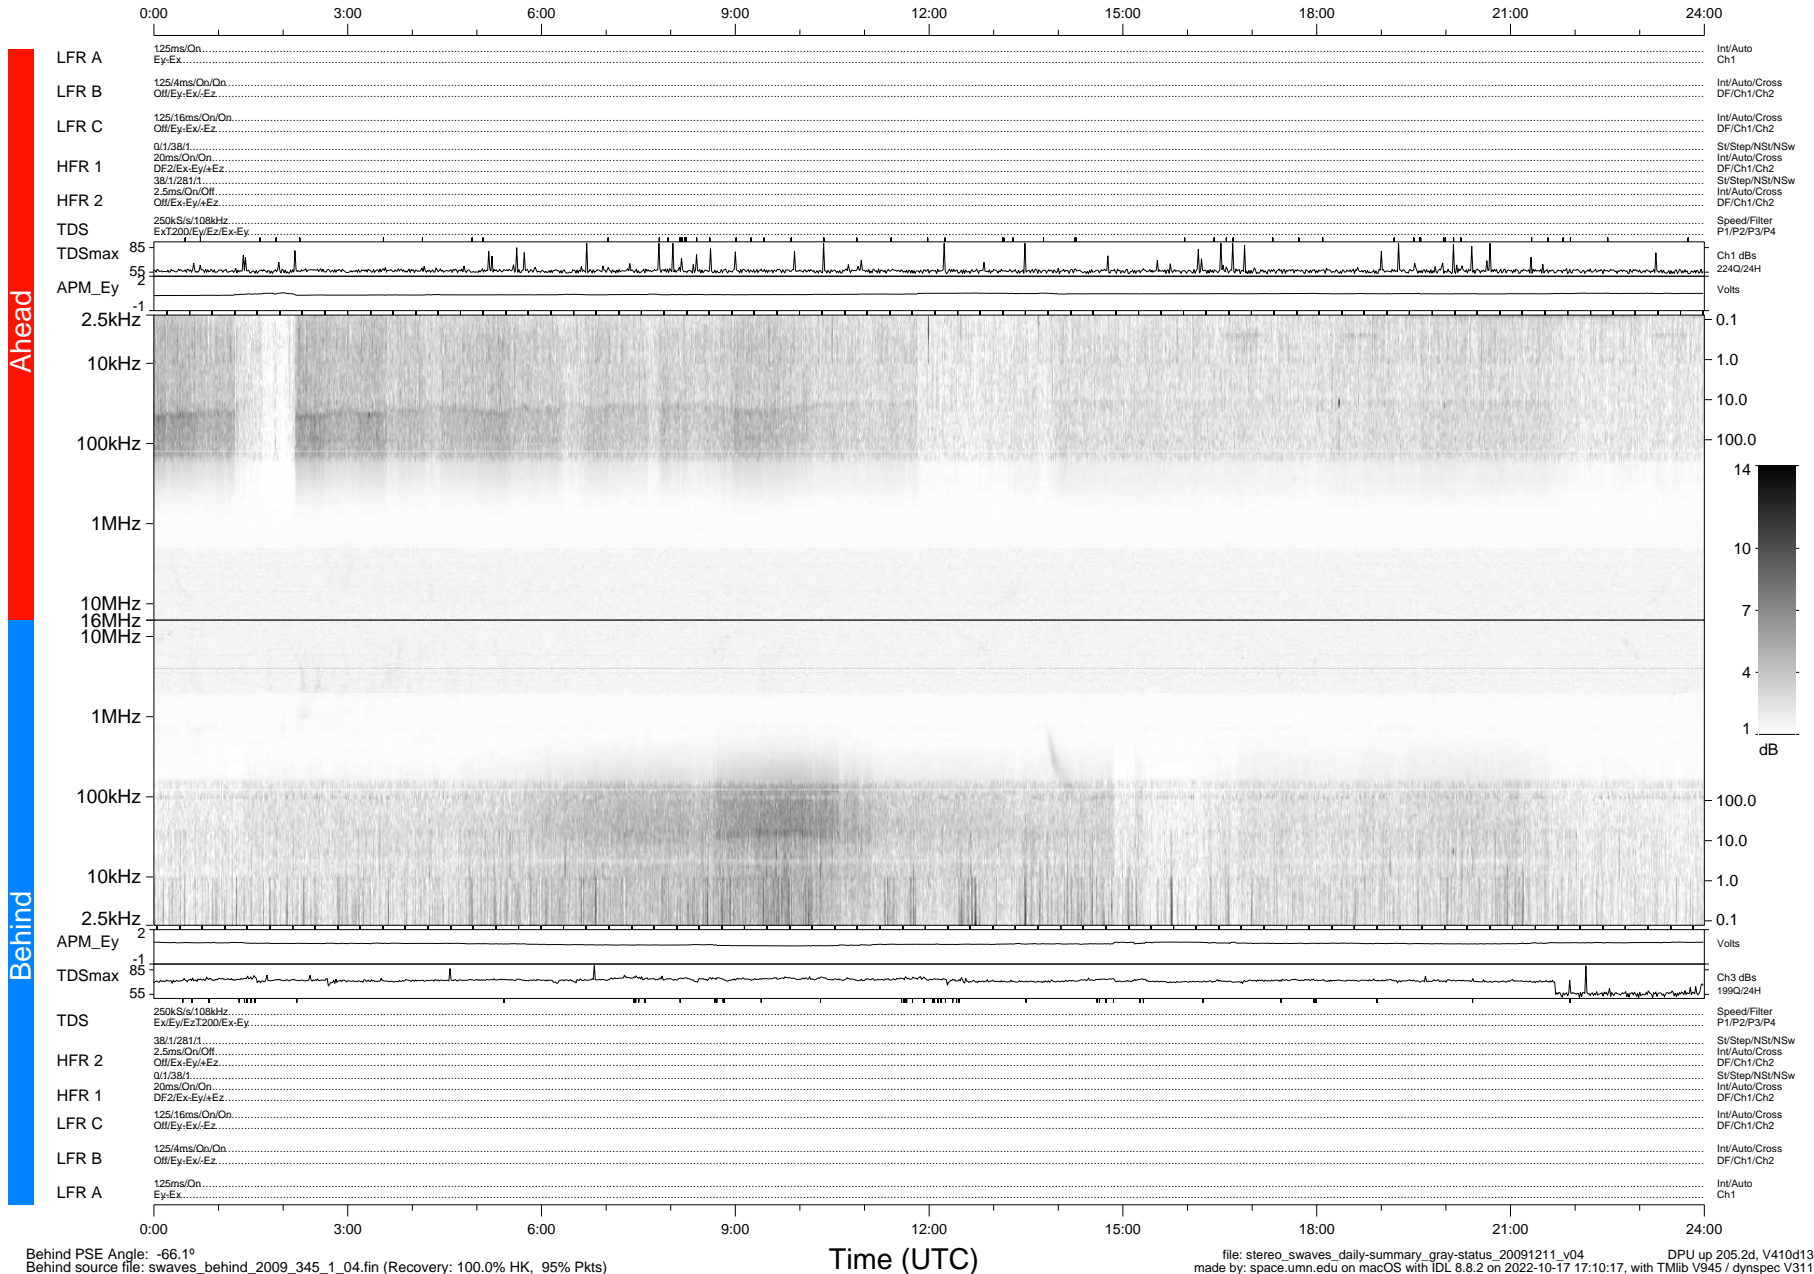

# STEREO/WAVES Daily Summary - 11-Dec-2009 (DOY 345)

Ahead source file: swaves\_ahead\_2009\_345\_1\_04.fin (Recovery: 100.0% HK, 99% Pkts)  
 Ahead PSE Angle: 63.7°

DPU up 129.4d, V410d12

Behind PSE Angle: -66.1°  
 Behind source file: swaves\_behind\_2009\_345\_1\_04.fin (Recovery: 100.0% HK, 95% Pkts)