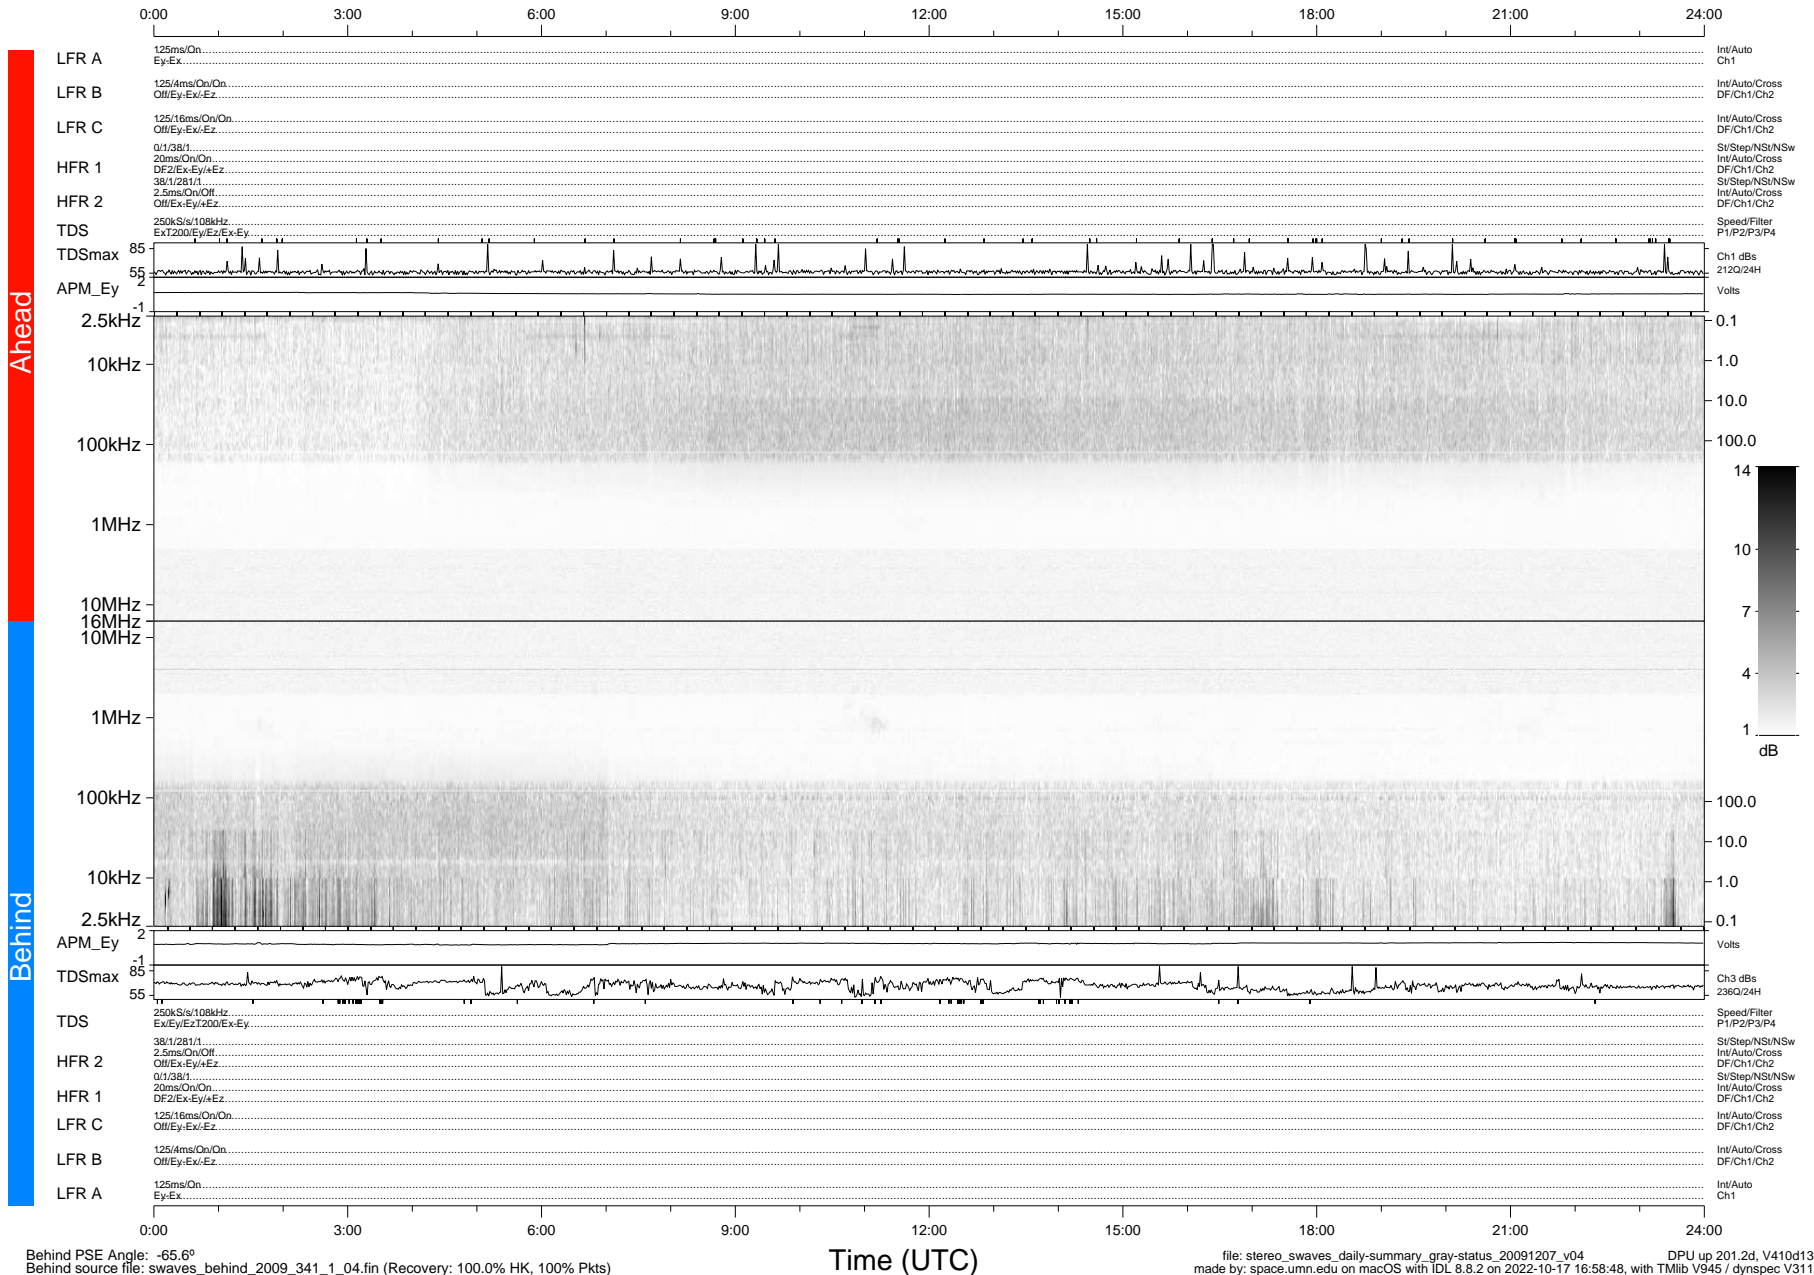

STEREO/WAVES Daily Summary - 07-Dec-2009 (DOY 341)

Ahead source file: swaves_ahead_2009_341_1_04.fin (Recovery: 100.1% HK, 97% Pkts)
Ahead PSE Angle: 63.6°

DPU up 125.4d, V410d12

Behind PSE Angle: -65.6°
Behind source file: swaves_behind_2009_341_1_04.fin (Recovery: 100.0% HK, 100% Pkts)

Time (UTC)