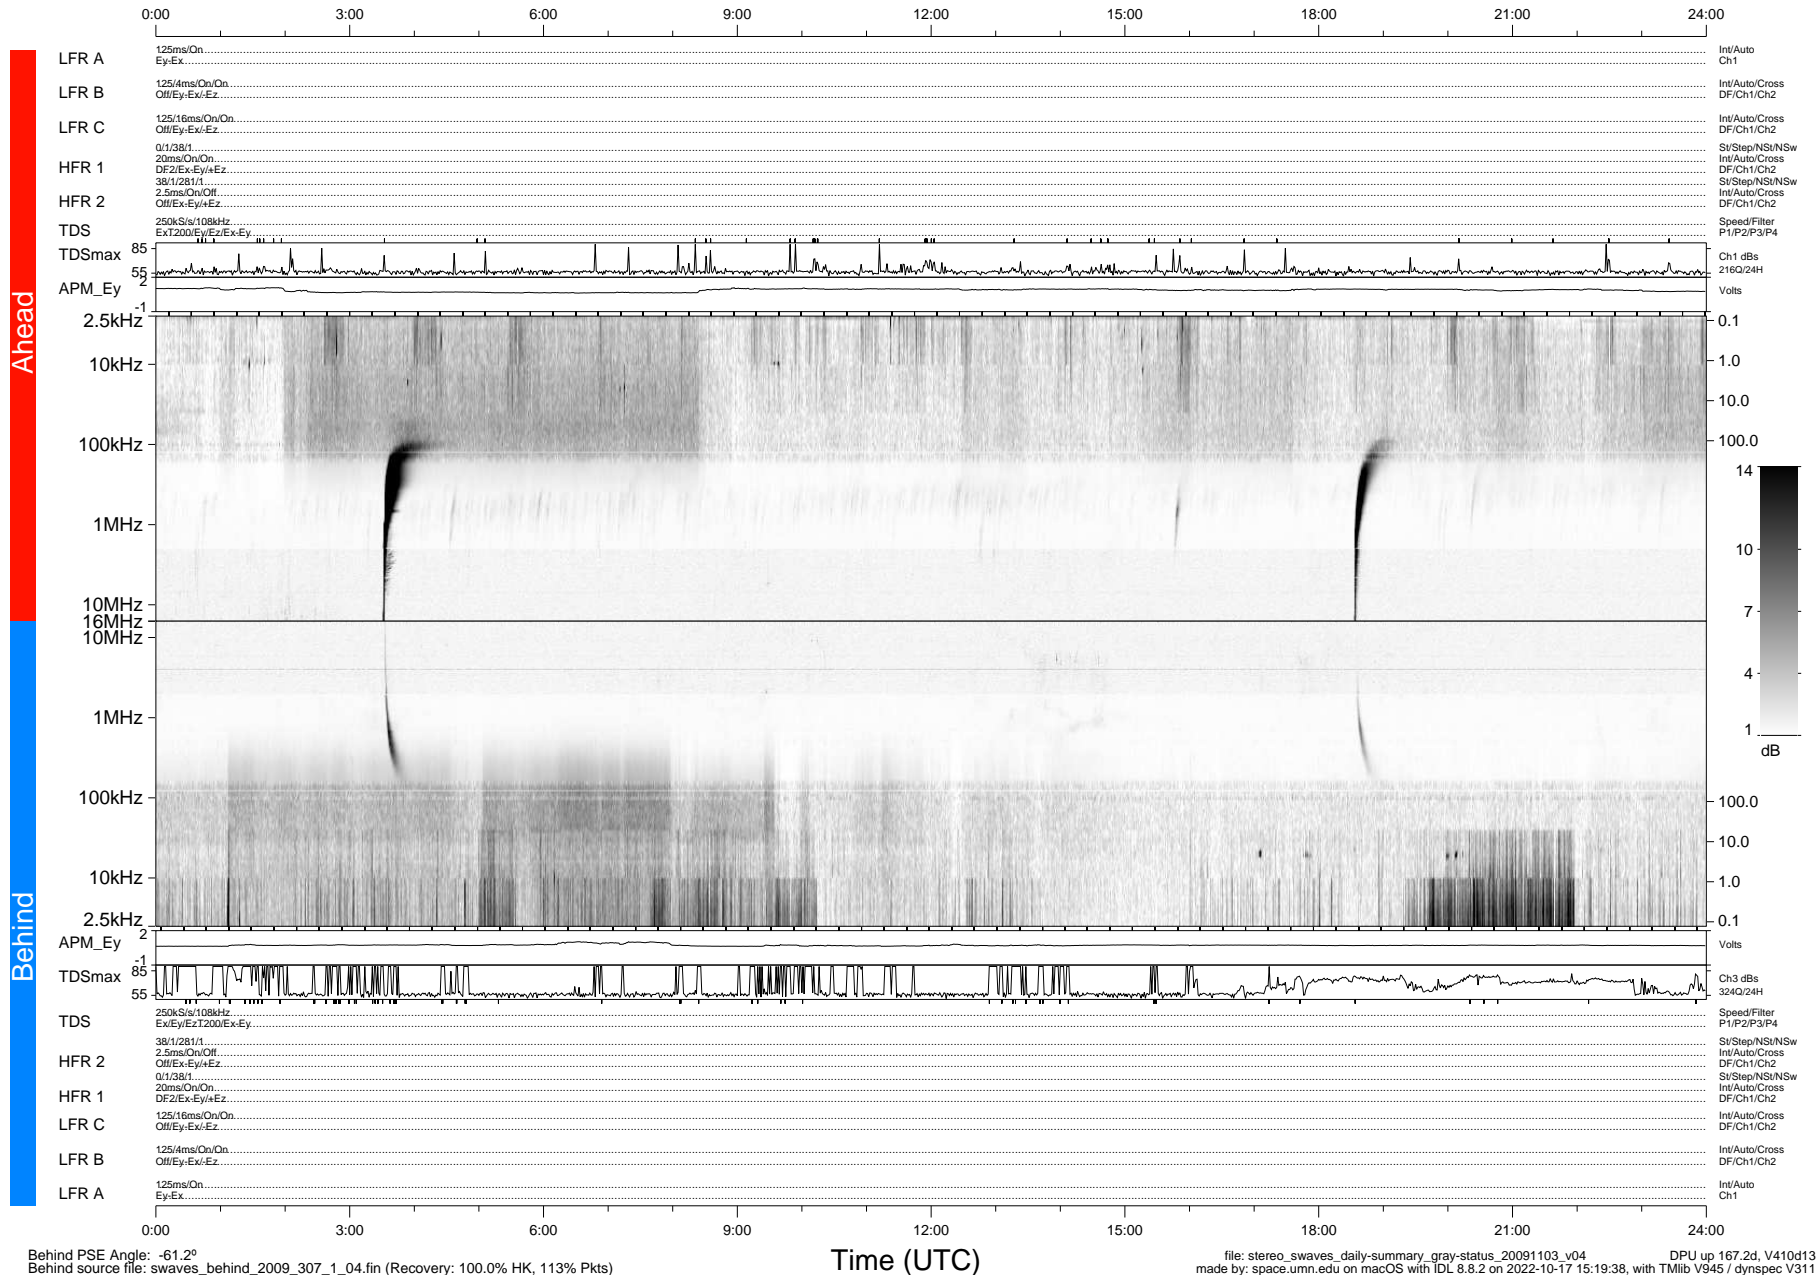

STEREO/WAVES Daily Summary - 03-Nov-2009 (DOY 307)

Ahead source file: swaves_ahead_2009_307_1_04.fin (Recovery: 100.0% HK, 97% Pkts)
Ahead PSE Angle: 62.8°

DPU up 91.4d, V410d12

Behind PSE Angle: -61.2°
Behind source file: swaves_behind_2009_307_1_04.fin (Recovery: 100.0% HK, 113% Pkts)

Time (UTC)