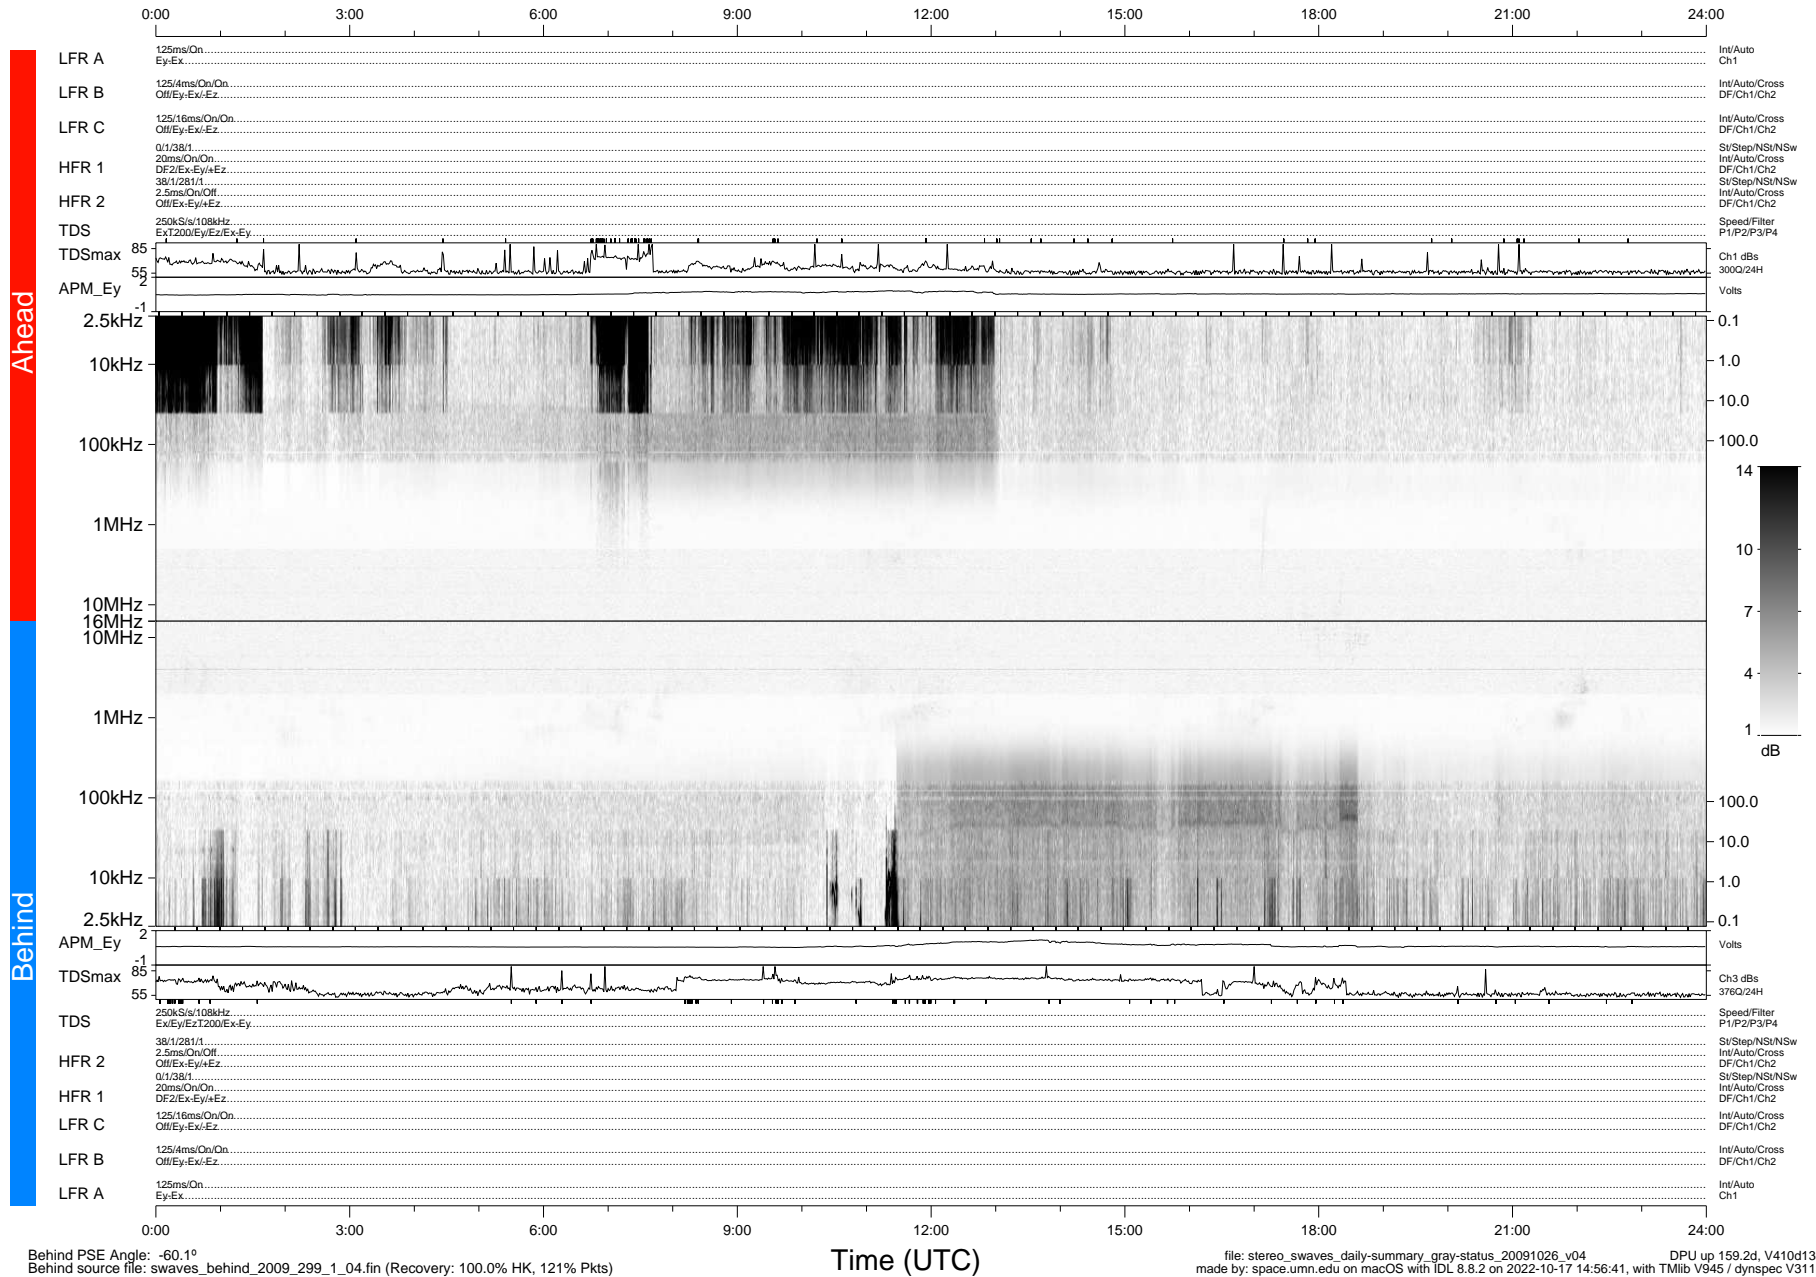

STEREO/WAVES Daily Summary - 26-Oct-2009 (DOY 299)

Ahead source file: swaves_ahead_2009_299_1_04.fin (Recovery: 100.0% HK, 110% Pkts)
Ahead PSE Angle: 62.5°

DPU up 83.4d, V410d12

Behind PSE Angle: -60.1°
Behind source file: swaves_behind_2009_299_1_04.fin (Recovery: 100.0% HK, 121% Pkts)

Time (UTC)