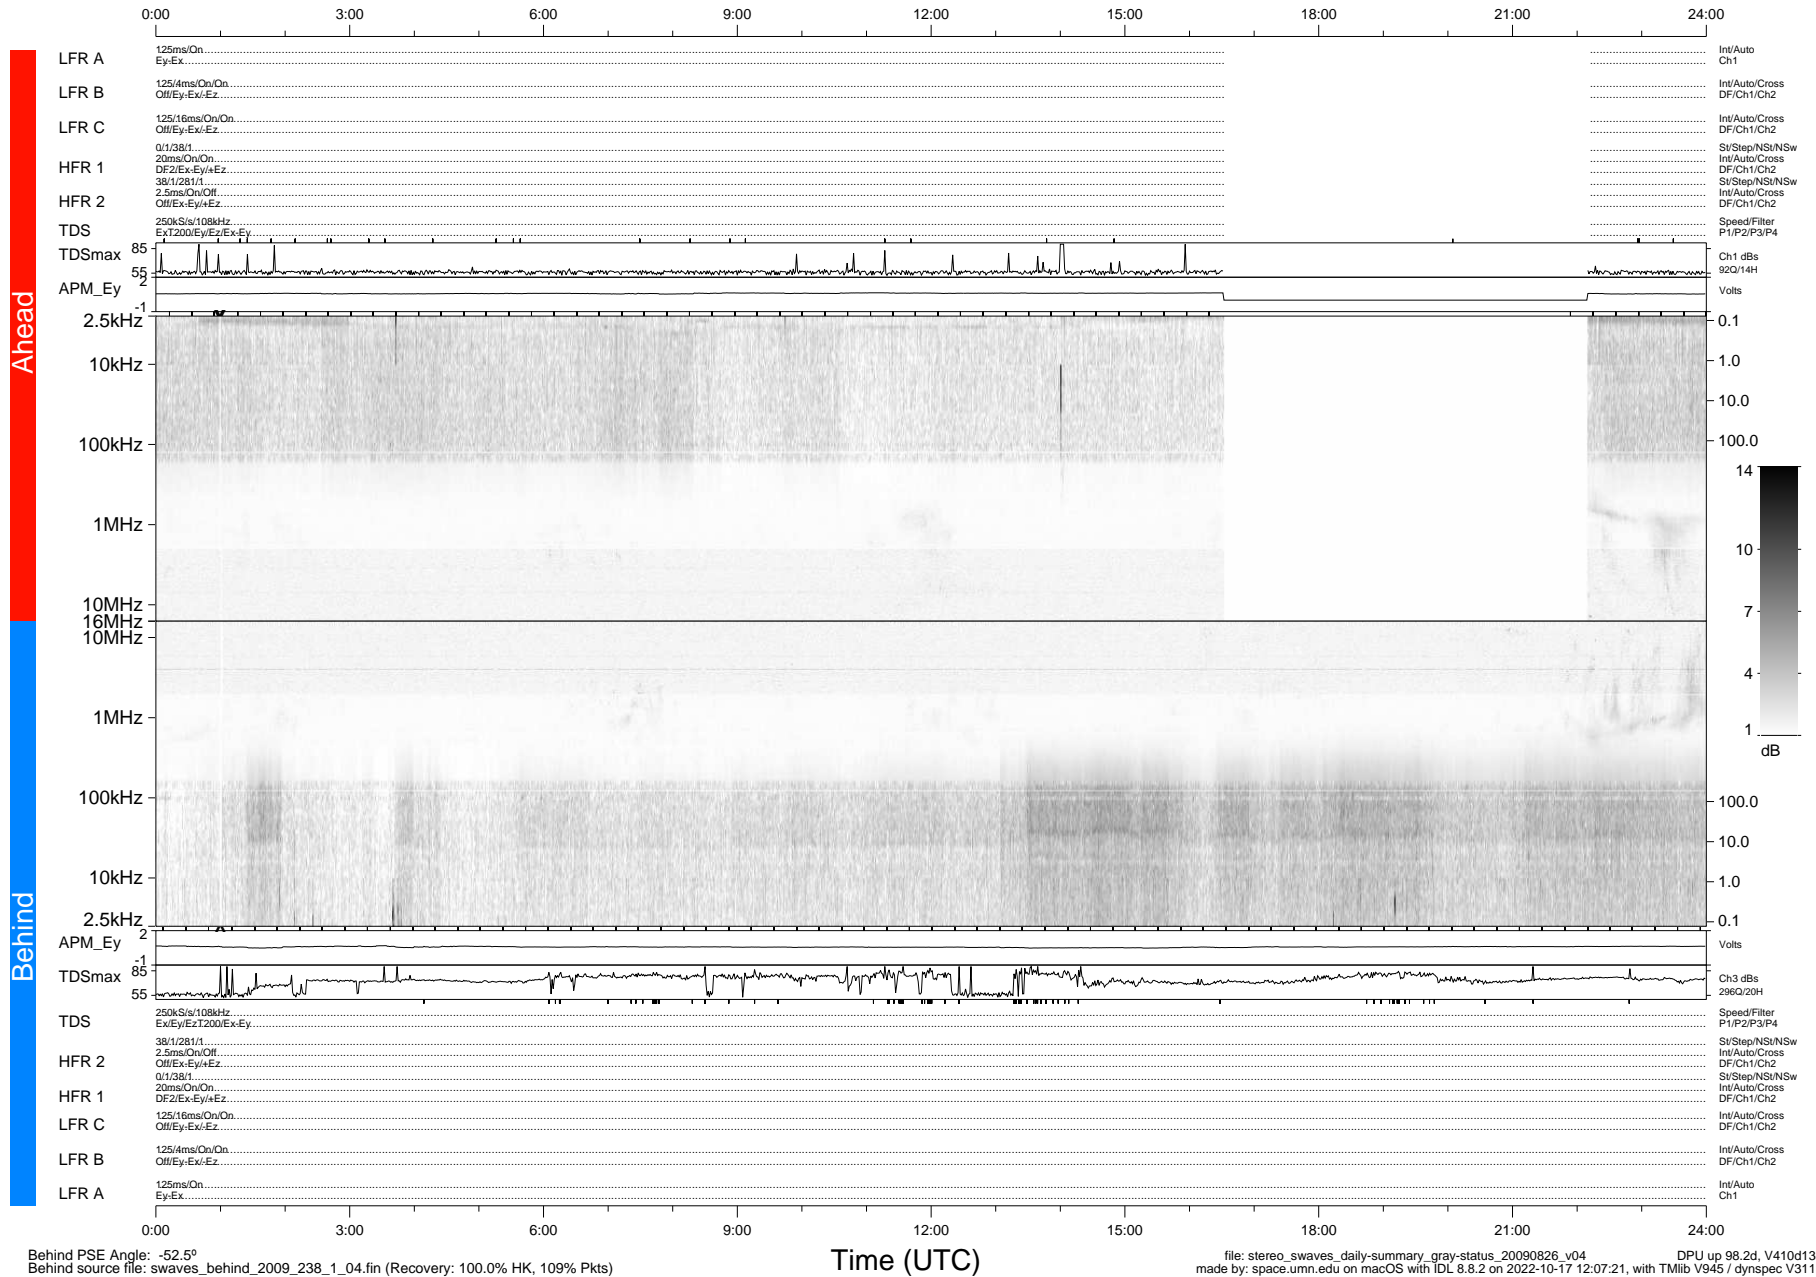

STEREO/WAVES Daily Summary - 26-Aug-2009 (DOY 238)

Ahead source file: swaves_ahead_2009_238_1_04.fin (Recovery: 76.5% HK, 64% Pkts)
Ahead PSE Angle: 58.9°

DPU up 22.4d, V410d12

Behind PSE Angle: -52.5°
Behind source file: swaves_behind_2009_238_1_04.fin (Recovery: 100.0% HK, 109% Pkts)