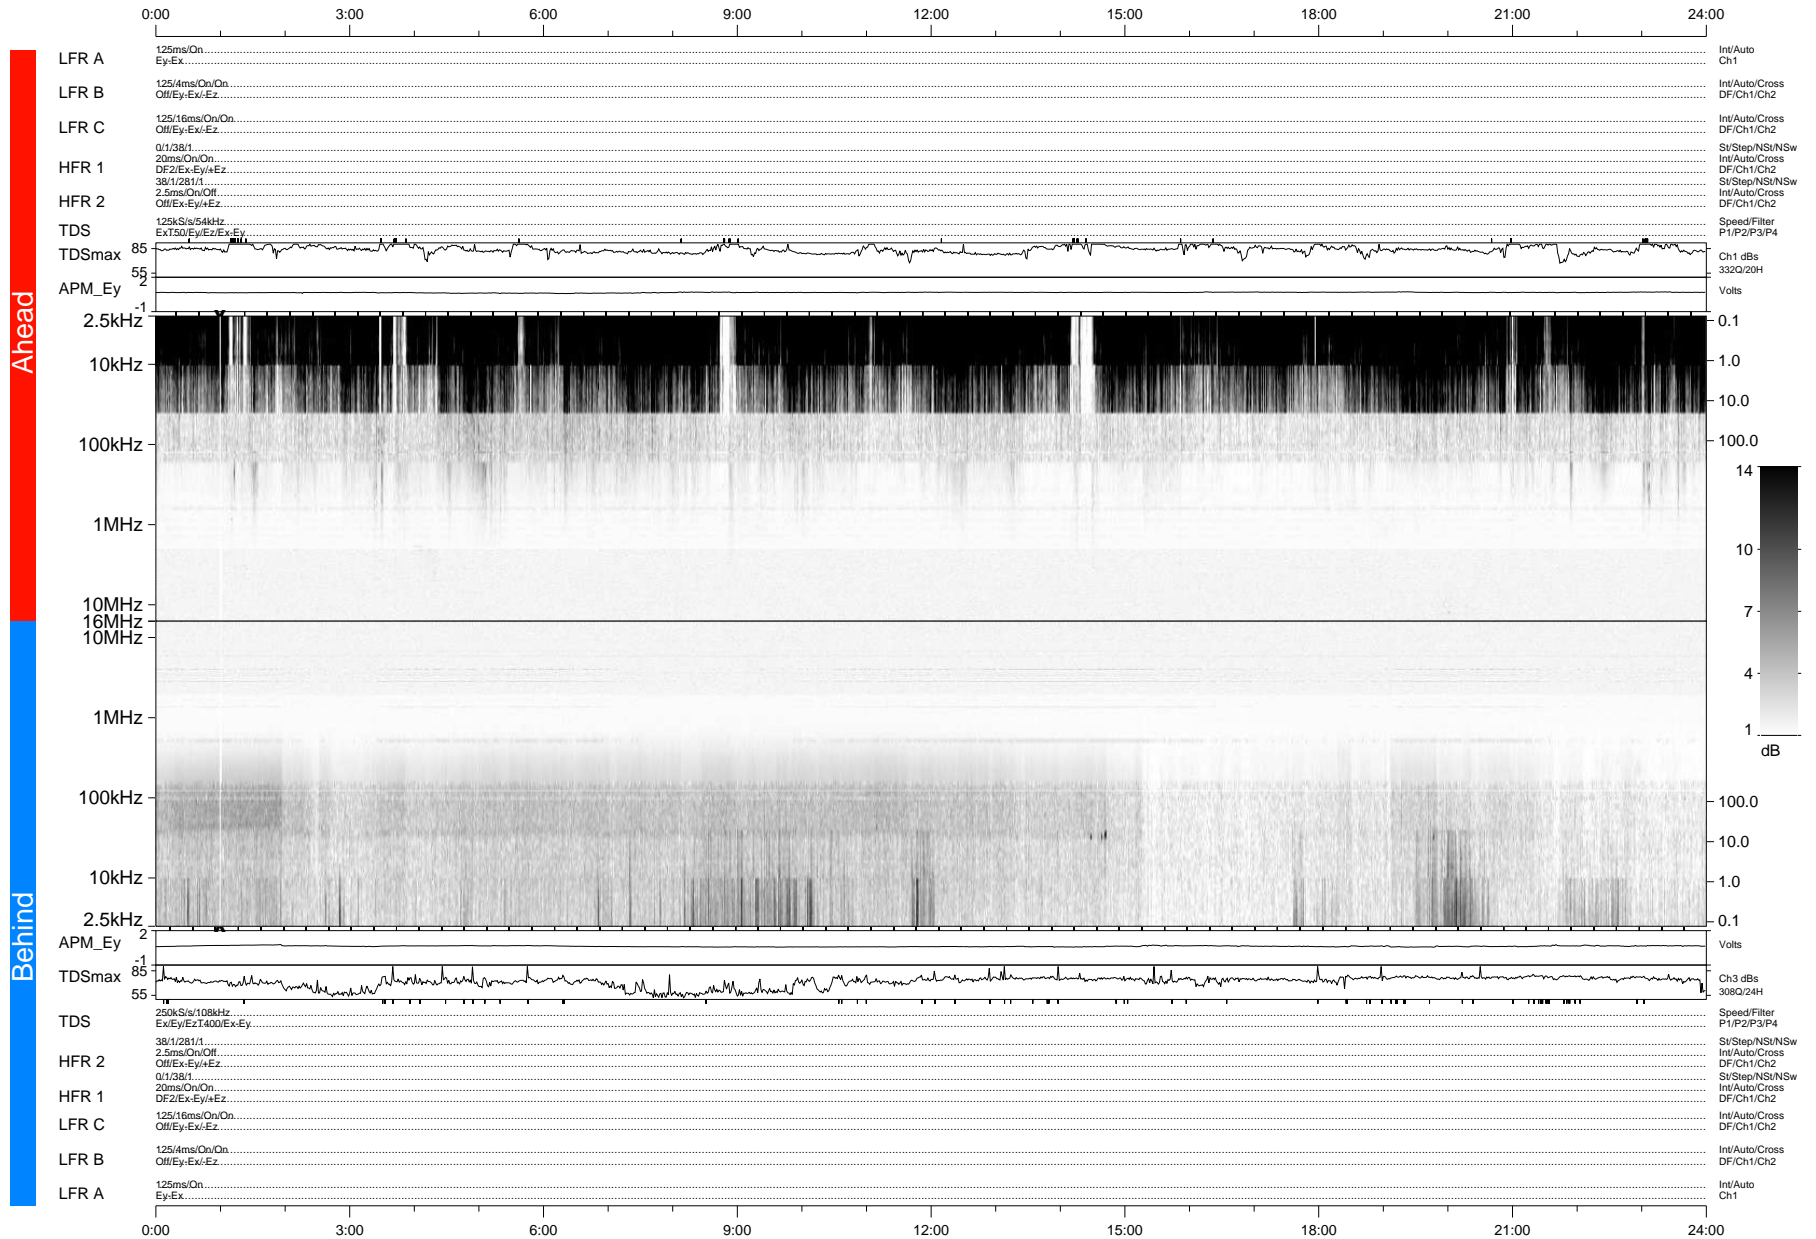

STEREO/WAVES Daily Summary - 17-Mar-2009 (DOY 076)

Ahead source file: swaves_ahead_2009_076_1_04.fin (Recovery: 100.0% HK, 114% Pkts)
 Ahead PSE Angle: 44.7°

DPU up 55.1d, V406d6

Behind PSE Angle: -47.5°
 Behind source file: swaves_behind_2009_076_1_04.fin (Recovery: 100.0% HK, 111% Pkts)

Time (UTC)

file: stereo_swaves_daily-summary_gray-status_20090317_v04 DPU up 349.1d, V406d11
 made by: space.umn.edu on macOS with IDL 8.8.2 on 2022-10-17 04:26:58, with Tlib V945 / dynspec V311