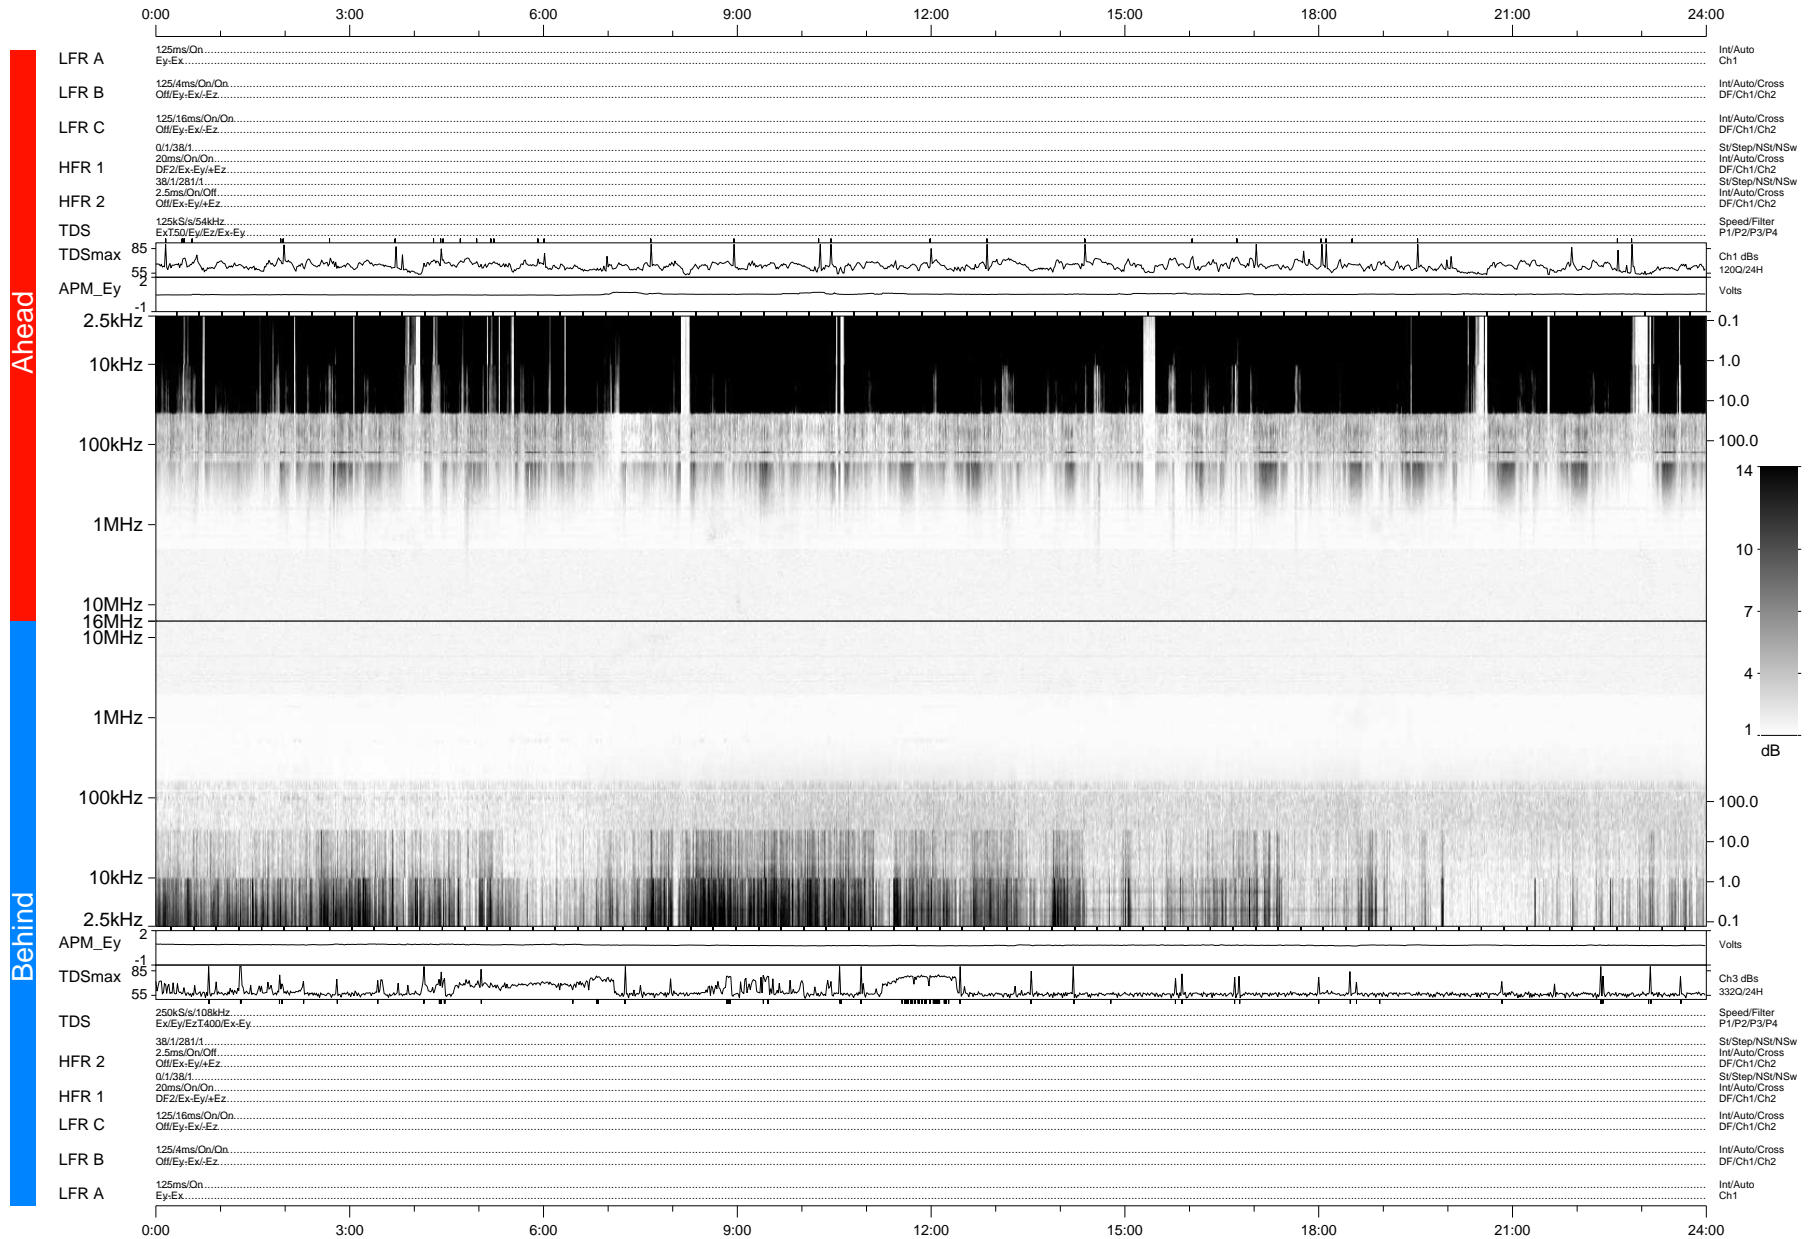

# STEREO/WAVES Daily Summary - 26-Feb-2009 (DOY 057)

Ahead source file: swaves\_ahead\_2009\_057\_1\_04.fin (Recovery: 100.0% HK, 83% Pkts)  
Ahead PSE Angle: 43.9°

DPU up 36.1d, V406d6

Behind PSE Angle: -47.6°  
Behind source file: swaves\_behind\_2009\_057\_1\_04.fin (Recovery: 100.0% HK, 114% Pkts)

Time (UTC)

file: stereo\_swaves\_daily-summary\_gray-status\_20090226\_v04 DPU up 330.1d, V406d11  
made by: space.umn.edu on macOS with IDL 8.8.2 on 2022-10-17 03:33:03, with TLib V945 / dynspec V311