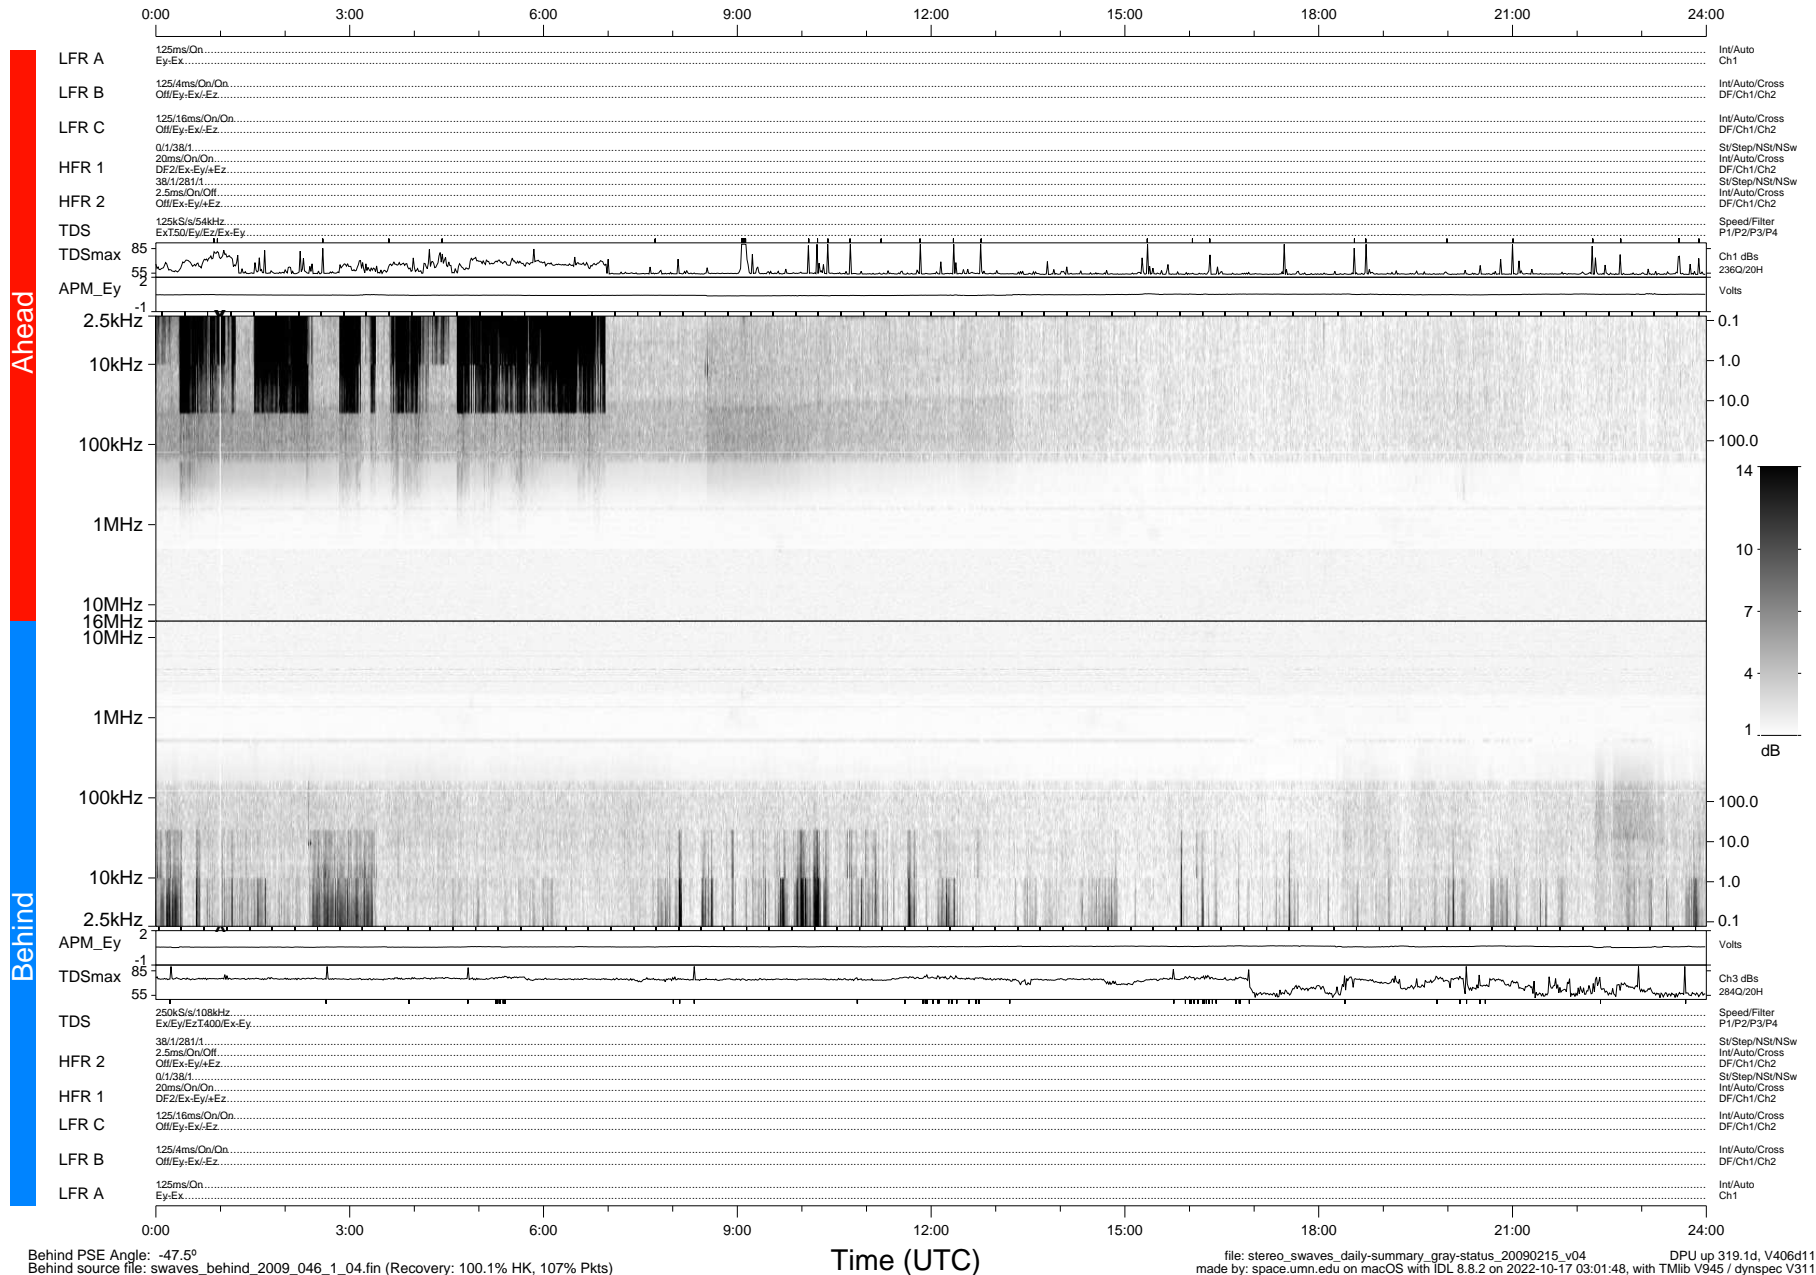

# STEREO/WAVES Daily Summary - 15-Feb-2009 (DOY 046)

Ahead source file: swaves\_ahead\_2009\_046\_1\_04.fin (Recovery: 100.0% HK, 100% Pkts)  
 Ahead PSE Angle: 43.5°

DPU up 25.1d, V406d6

Behind PSE Angle: -47.5°  
 Behind source file: swaves\_behind\_2009\_046\_1\_04.fin (Recovery: 100.1% HK, 107% Pkts)