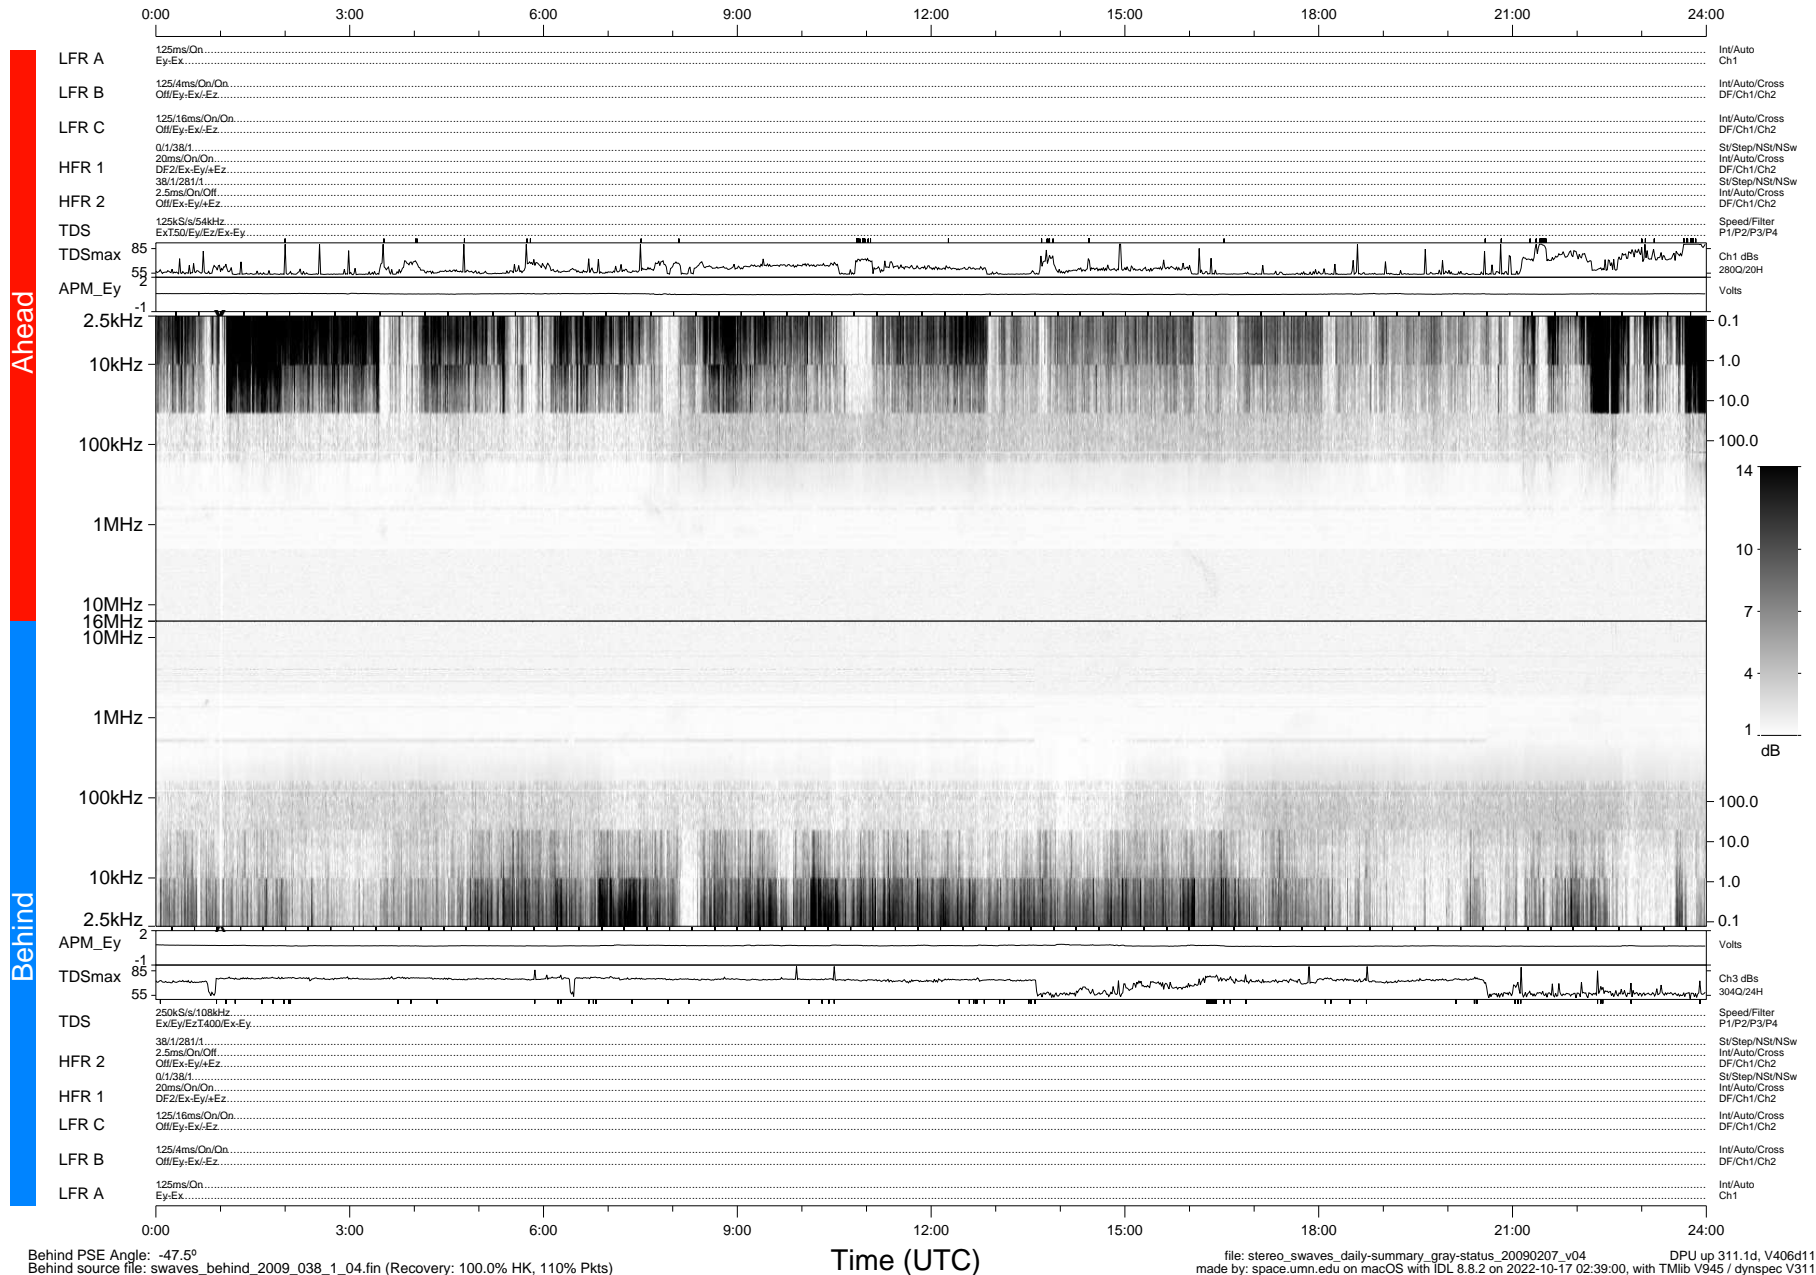

STEREO/WAVES Daily Summary - 07-Feb-2009 (DOY 038)

Ahead source file: swaves_ahead_2009_038_1_04.fin (Recovery: 100.0% HK, 106% Pkts)
Ahead PSE Angle: 43.2°

DPU up 17.1d, V406d6

Behind PSE Angle: -47.5°
Behind source file: swaves_behind_2009_038_1_04.fin (Recovery: 100.0% HK, 110% Pkts)

Time (UTC)