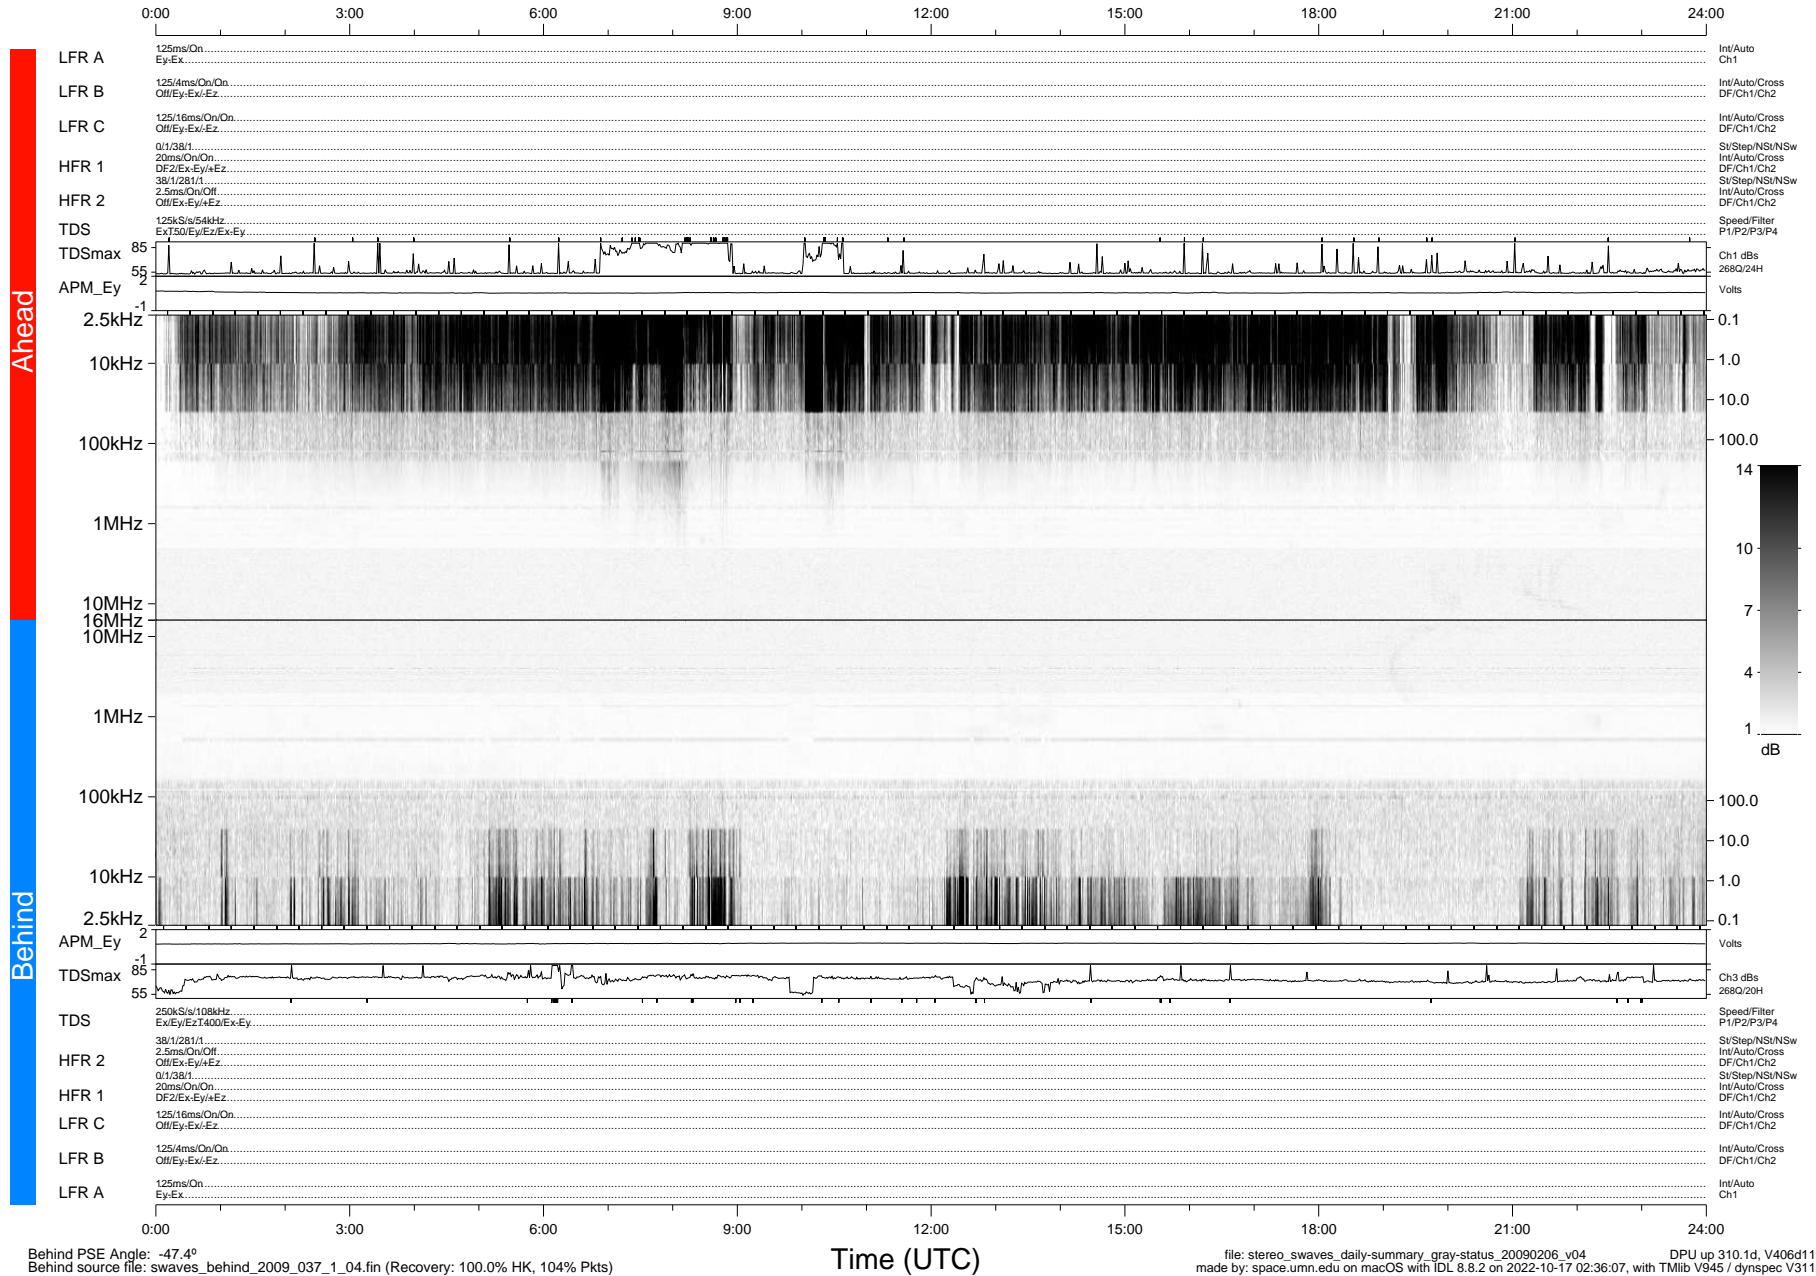

STEREO/WAVES Daily Summary - 06-Feb-2009 (DOY 037)

Ahead source file: swaves_ahead_2009_037_1_04.fin (Recovery: 100.0% HK, 105% Pkts)
Ahead PSE Angle: 43.3°

DPU up 16.1d, V406d6

Behind PSE Angle: -47.4°
Behind source file: swaves_behind_2009_037_1_04.fin (Recovery: 100.0% HK, 104% Pkts)

Time (UTC)