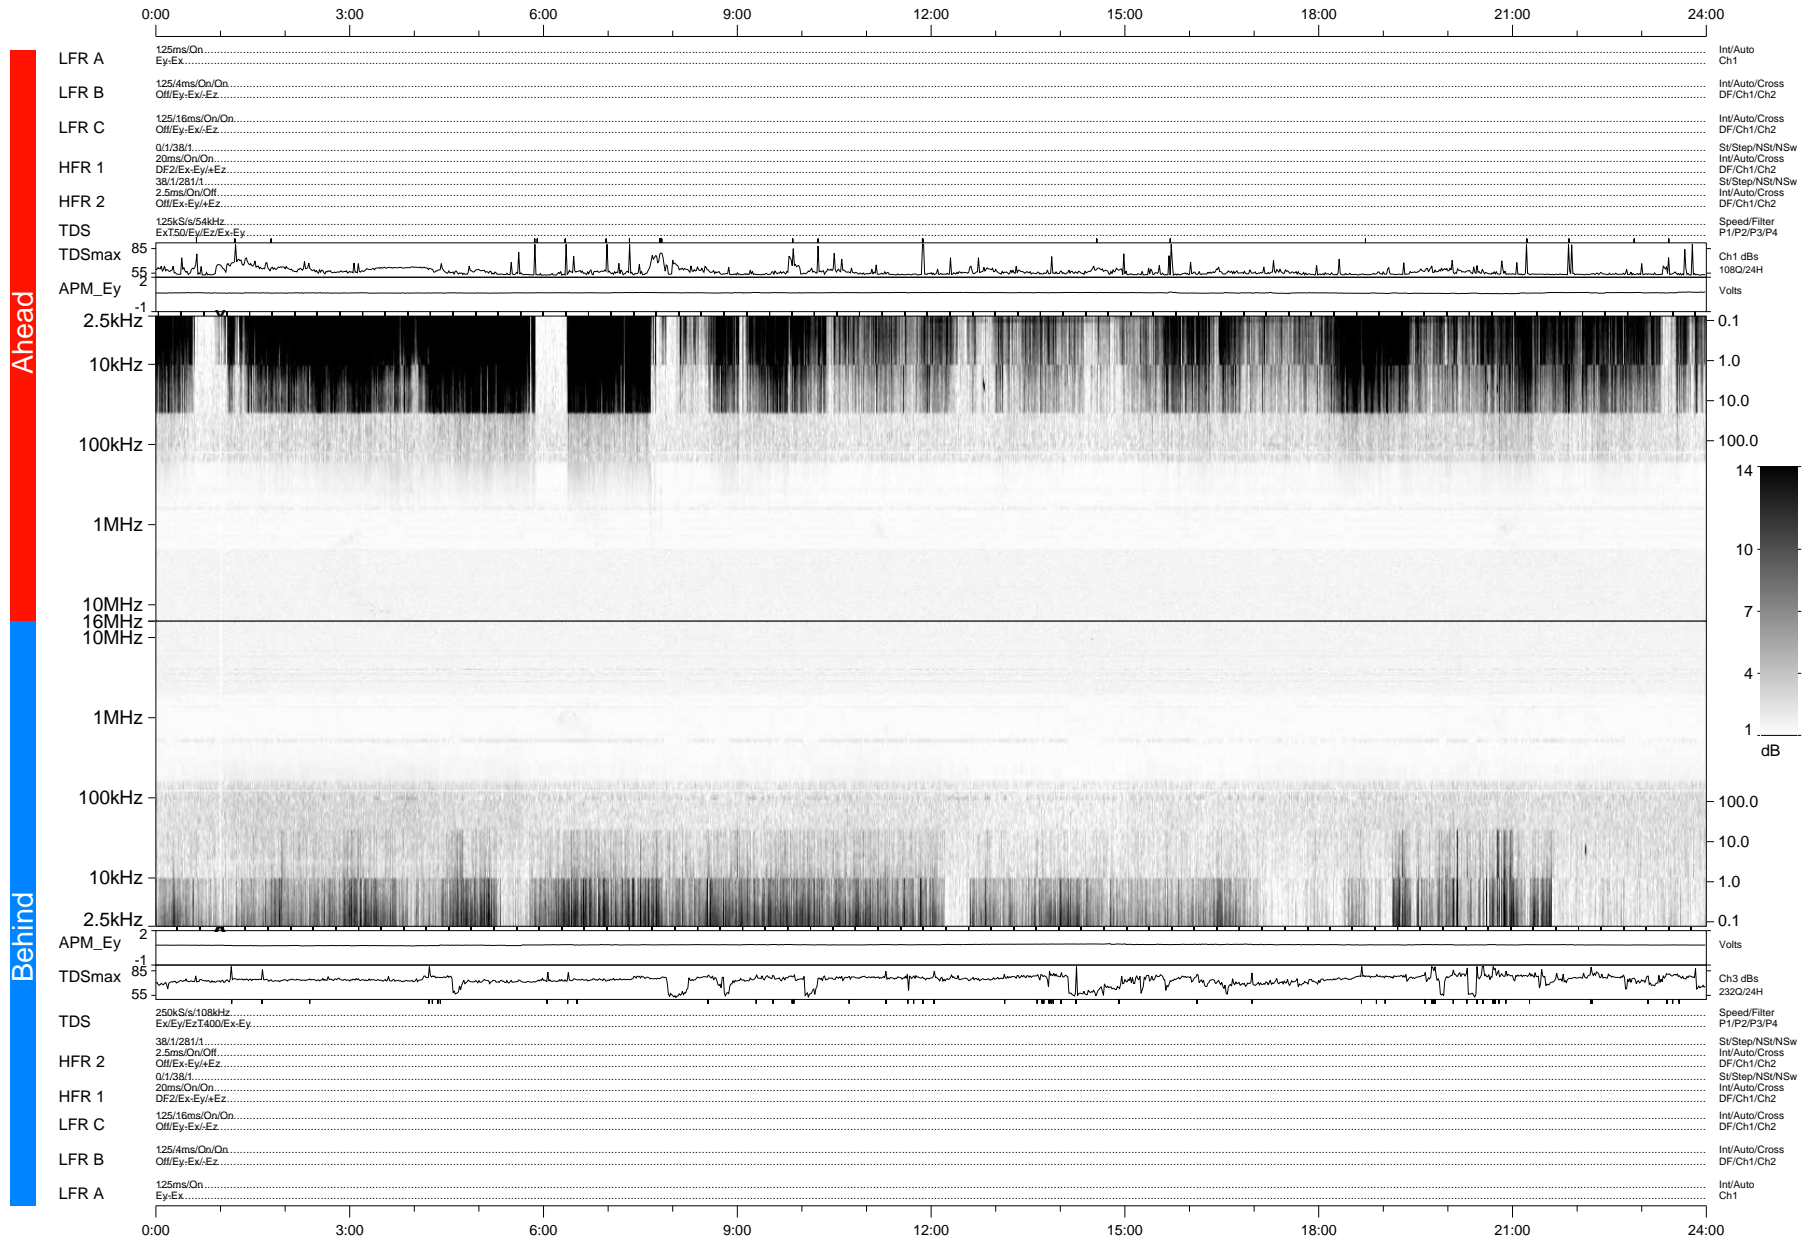

# STEREO/WAVES Daily Summary - 05-Feb-2009 (DOY 036)

Ahead source file: swaves\_ahead\_2009\_036\_1\_04.fin (Recovery: 100.1% HK, 82% Pkts)  
 Ahead PSE Angle: 43.2°

DPU up 15.1d, V406d6

Behind PSE Angle: -47.4°  
 Behind source file: swaves\_behind\_2009\_036\_1\_04.fin (Recovery: 100.0% HK, 100% Pkts)

Time (UTC)

file: stereo\_swaves\_daily-summary\_gray-status\_20090205\_v04  
 made by: space.umn.edu on macOS with IDL 8.8.2 on 2022-10-17 02:33:16, with TLib V945 / dynspec V311

DPU up 309.1d, V406d11