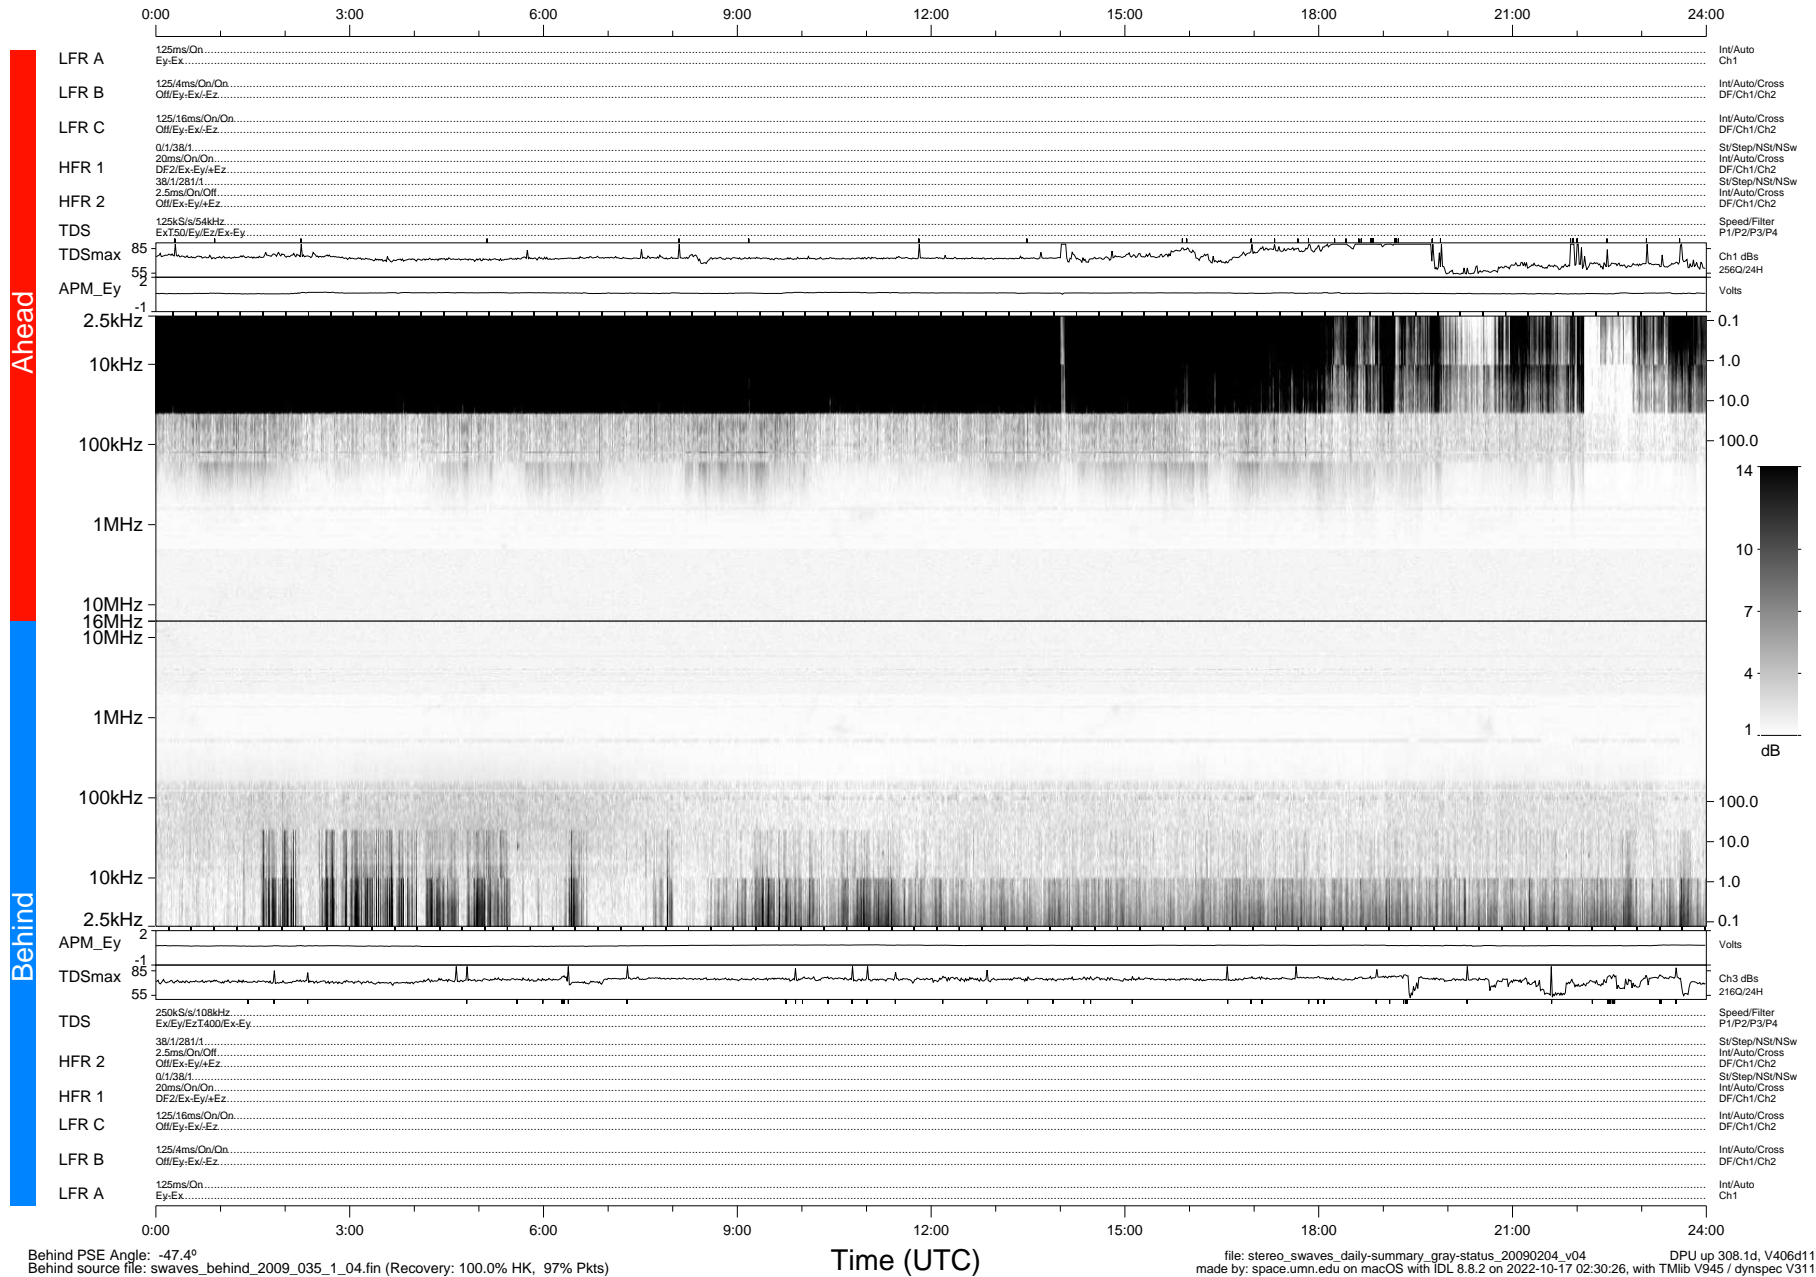

STEREO/WAVES Daily Summary - 04-Feb-2009 (DOY 035)

Ahead source file: swaves_ahead_2009_035_1_04.fin (Recovery: 100.0% HK, 103% Pkts)
Ahead PSE Angle: 43.2°

DPU up 14.1d, V406d6

Behind PSE Angle: -47.4°
Behind source file: swaves_behind_2009_035_1_04.fin (Recovery: 100.0% HK, 97% Pkts)

Time (UTC)