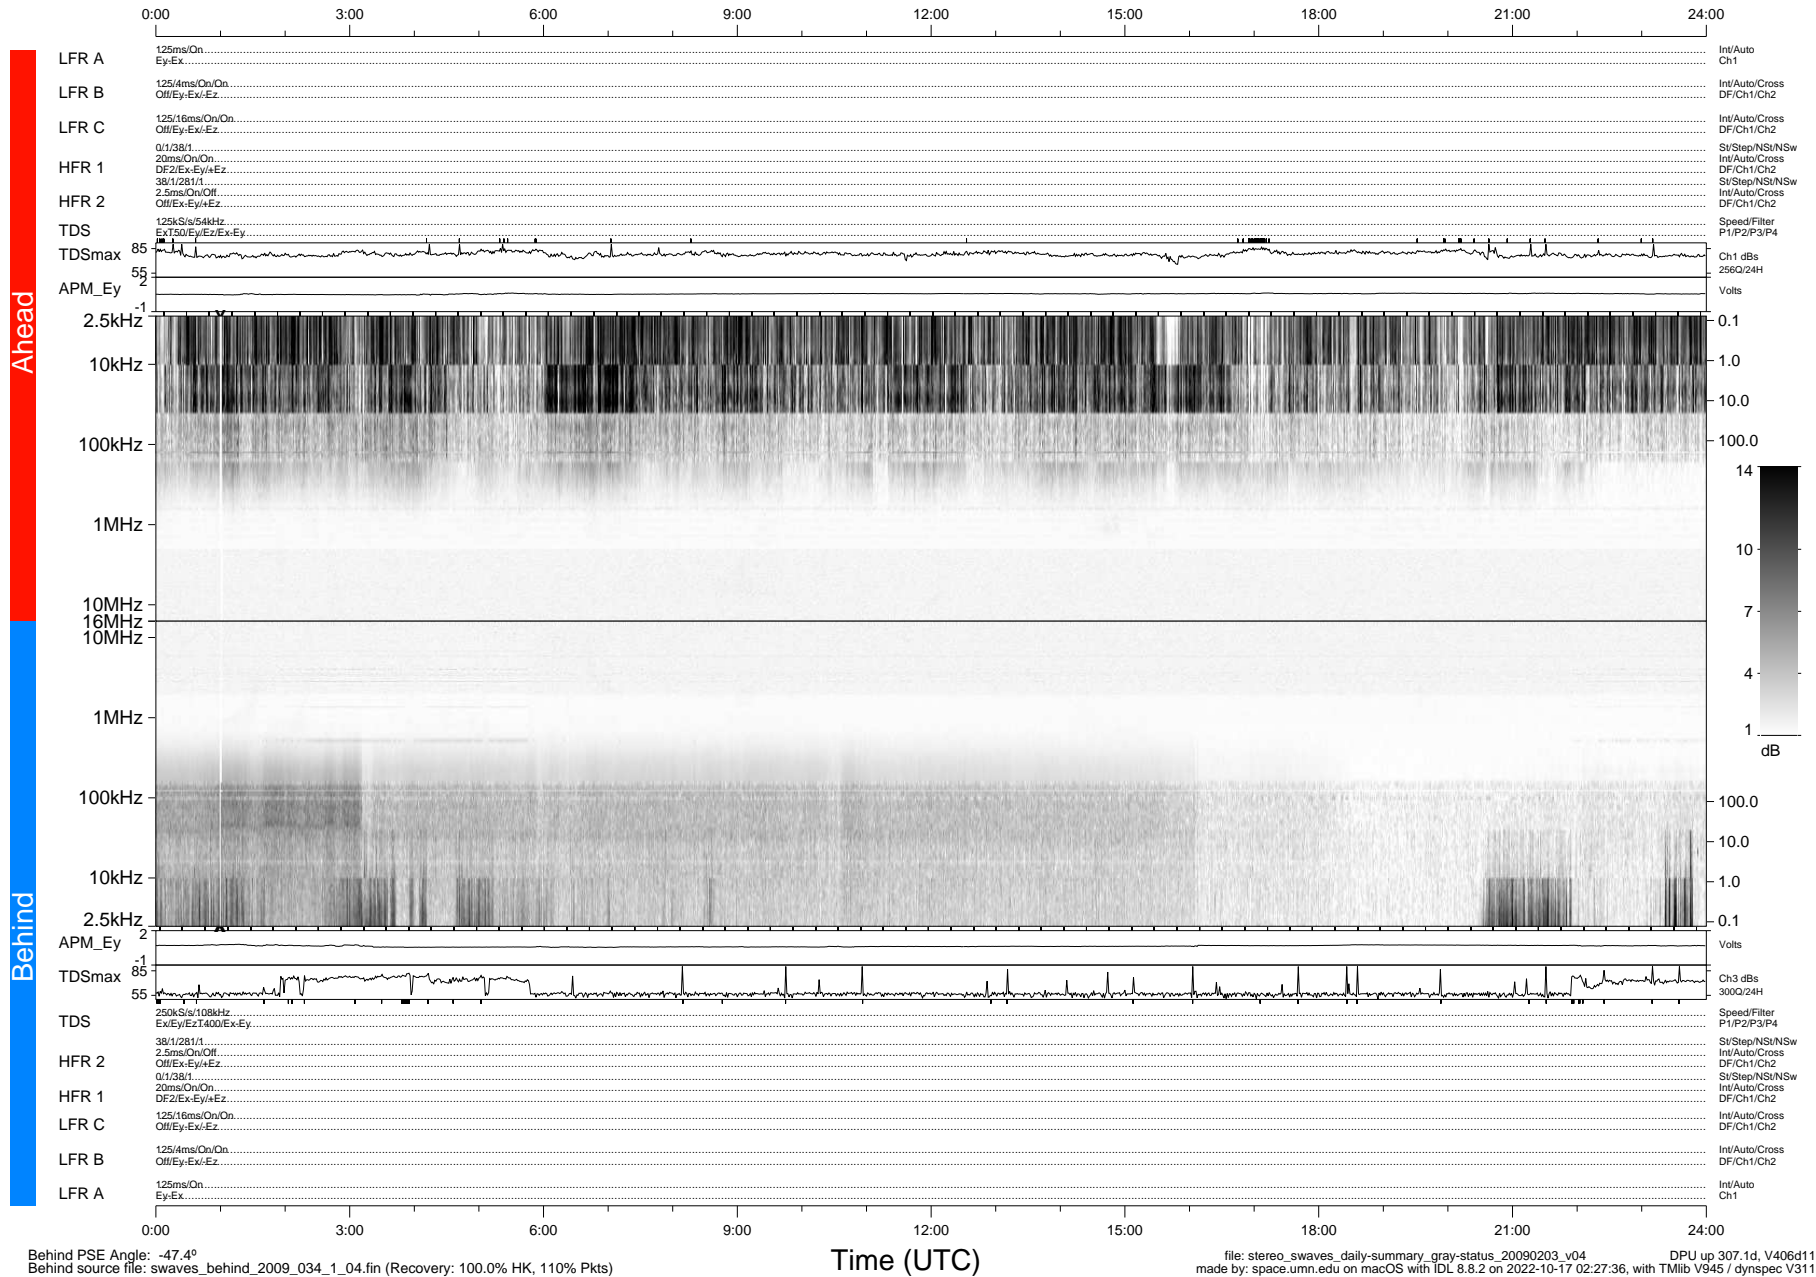

STEREO/WAVES Daily Summary - 03-Feb-2009 (DOY 034)

Ahead source file: swaves_ahead_2009_034_1_04.fin (Recovery: 100.0% HK, 103% Pkts)
Ahead PSE Angle: 43.2°

DPU up 13.1d, V406d6

Behind PSE Angle: -47.4°
Behind source file: swaves_behind_2009_034_1_04.fin (Recovery: 100.0% HK, 110% Pkts)

Time (UTC)