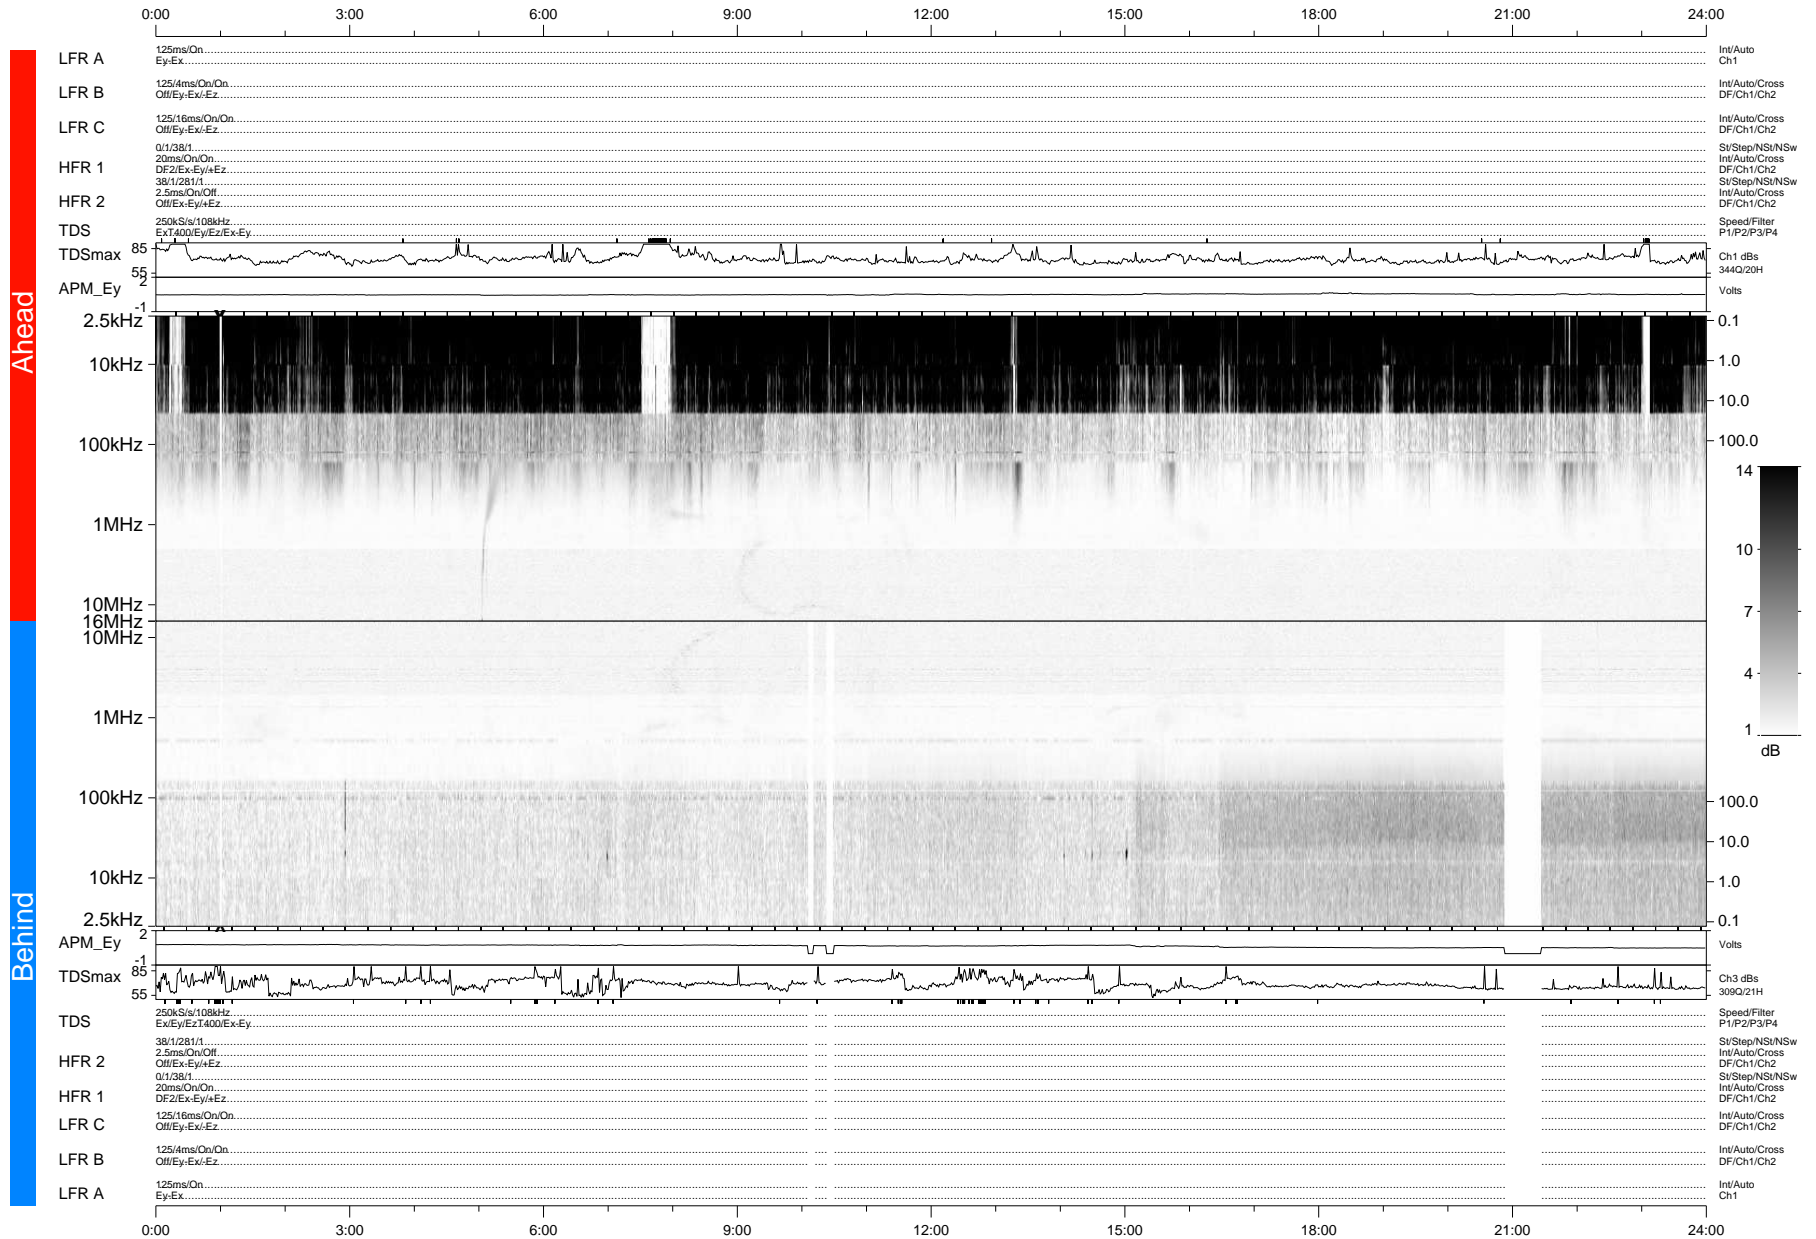

STEREO/WAVES Daily Summary - 18-Jan-2009 (DOY 018)

Ahead source file: swaves_ahead_2009_018_1_04.fin (Recovery: 100.0% HK, 115% Pkts)
Ahead PSE Angle: 42.9°

DPU up 9.0d, V406d10

Behind PSE Angle: -46.8°
Behind source file: swaves_behind_2009_018_1_04.fin (Recovery: 96.8% HK, 110% Pkts)

Time (UTC)