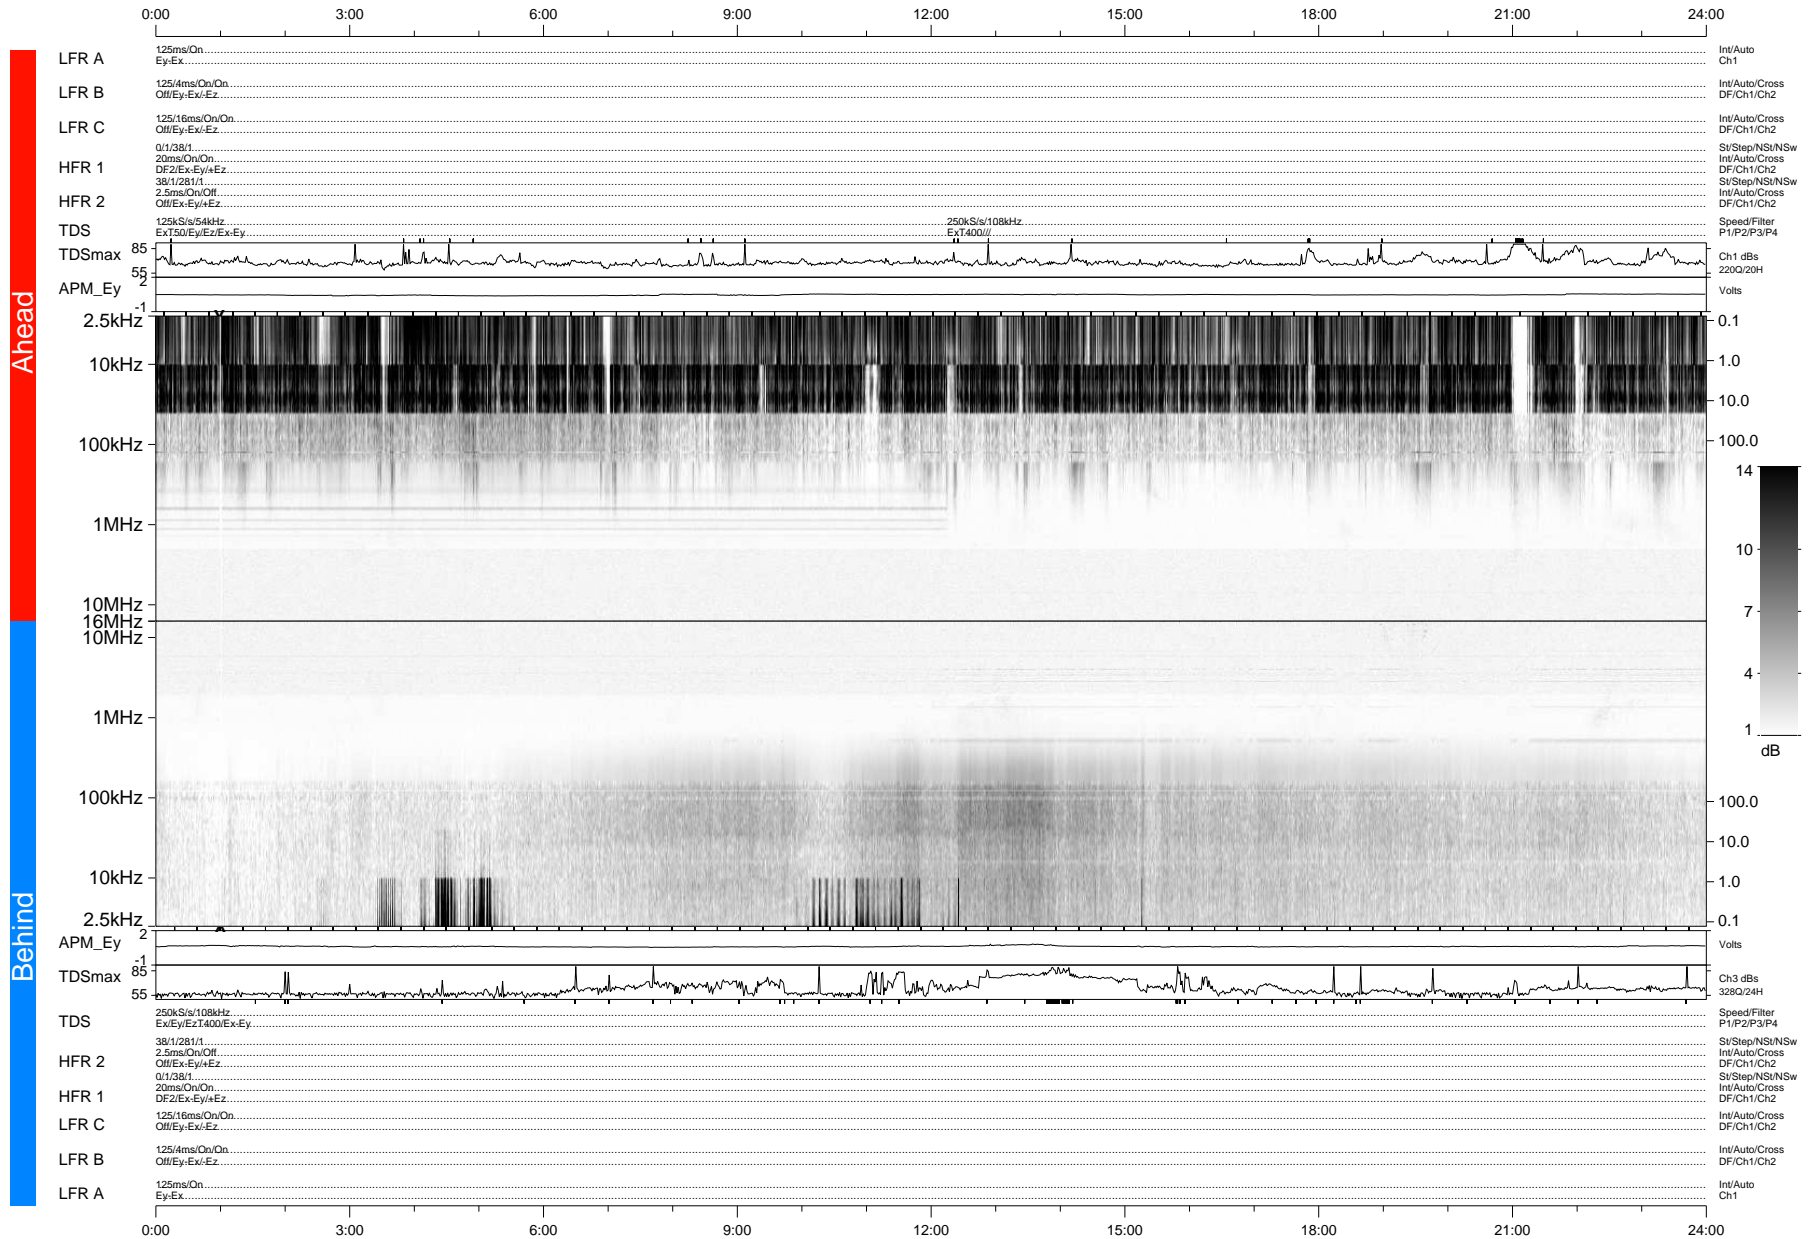

STEREO/WAVES Daily Summary - 14-Jan-2009 (DOY 014)

Ahead source file: swaves_ahead_2009_014_1_04.fin (Recovery: 100.0% HK, 97% Pkts)
 Ahead PSE Angle: 42.7°

DPU up 5.0d, V406d10

Behind PSE Angle: -46.7°
 Behind source file: swaves_behind_2009_014_1_04.fin (Recovery: 100.0% HK, 114% Pkts)

Time (UTC)

file: stereo_swaves_daily-summary_gray-status_20090114_v04 DPU up 287.1d, V406d11
 made by: space.umn.edu on macOS with IDL 8.8.2 on 2022-10-17 01:30:42, with TLib V945 / dynspec V311