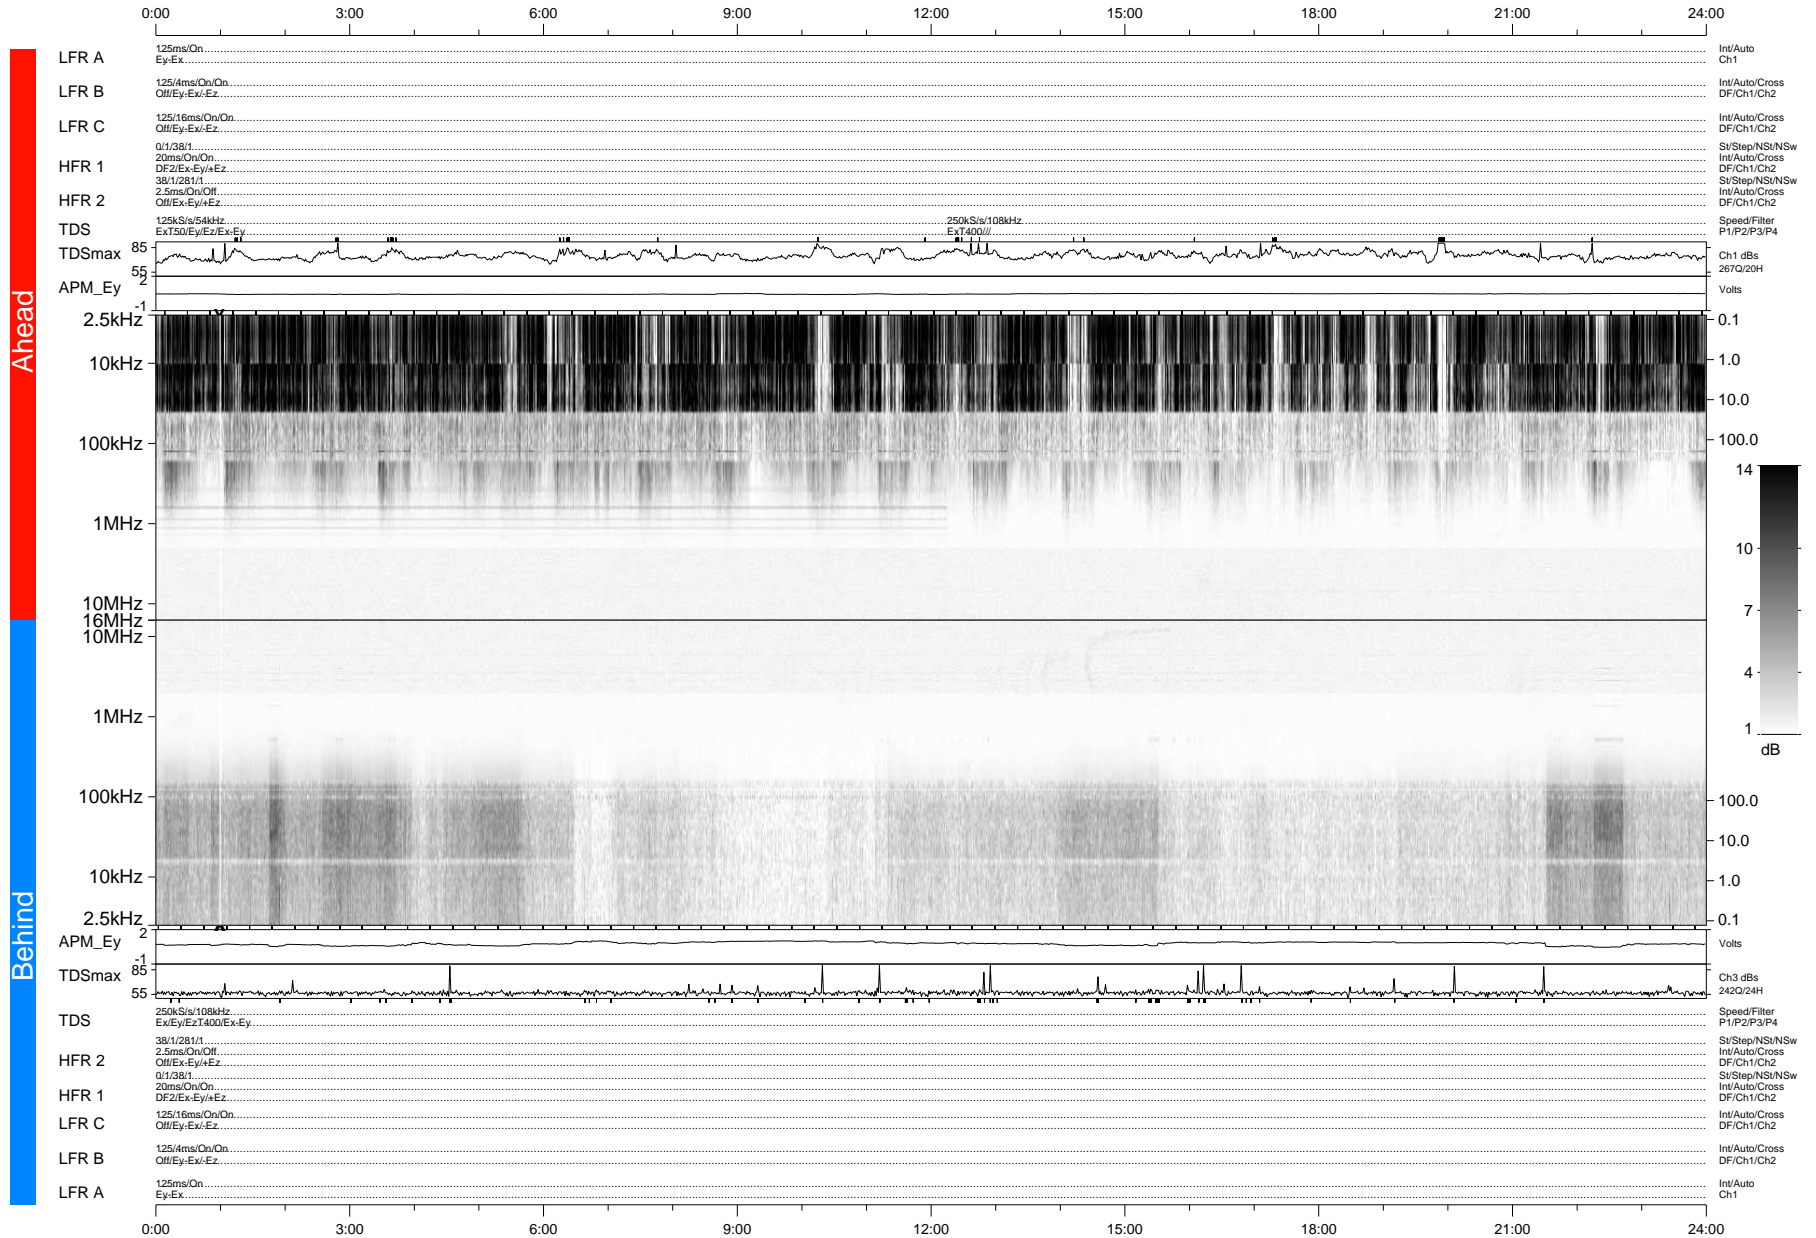

STEREO/WAVES Daily Summary - 31-Dec-2008 (DOY 366)

Ahead source file: swaves_ahead_2008_366_1_04.fin (Recovery: 100.1% HK, 104% Pkts)
 Ahead PSE Angle: 42.5°

DPU up 7.4d, V406d10

Behind PSE Angle: -45.9°
 Behind source file: swaves_behind_2008_366_1_04.fin (Recovery: 100.0% HK, 101% Pkts)

Time (UTC)

file: stereo_swaves_daily-summary_gray-status_20081231_v04
 made by: space.umn.edu on macOS with IDL 8.8.2 on 2022-10-18 18:39:16, with Tlib V945 / dynspec V311

DPU up 273.1d, V406d11