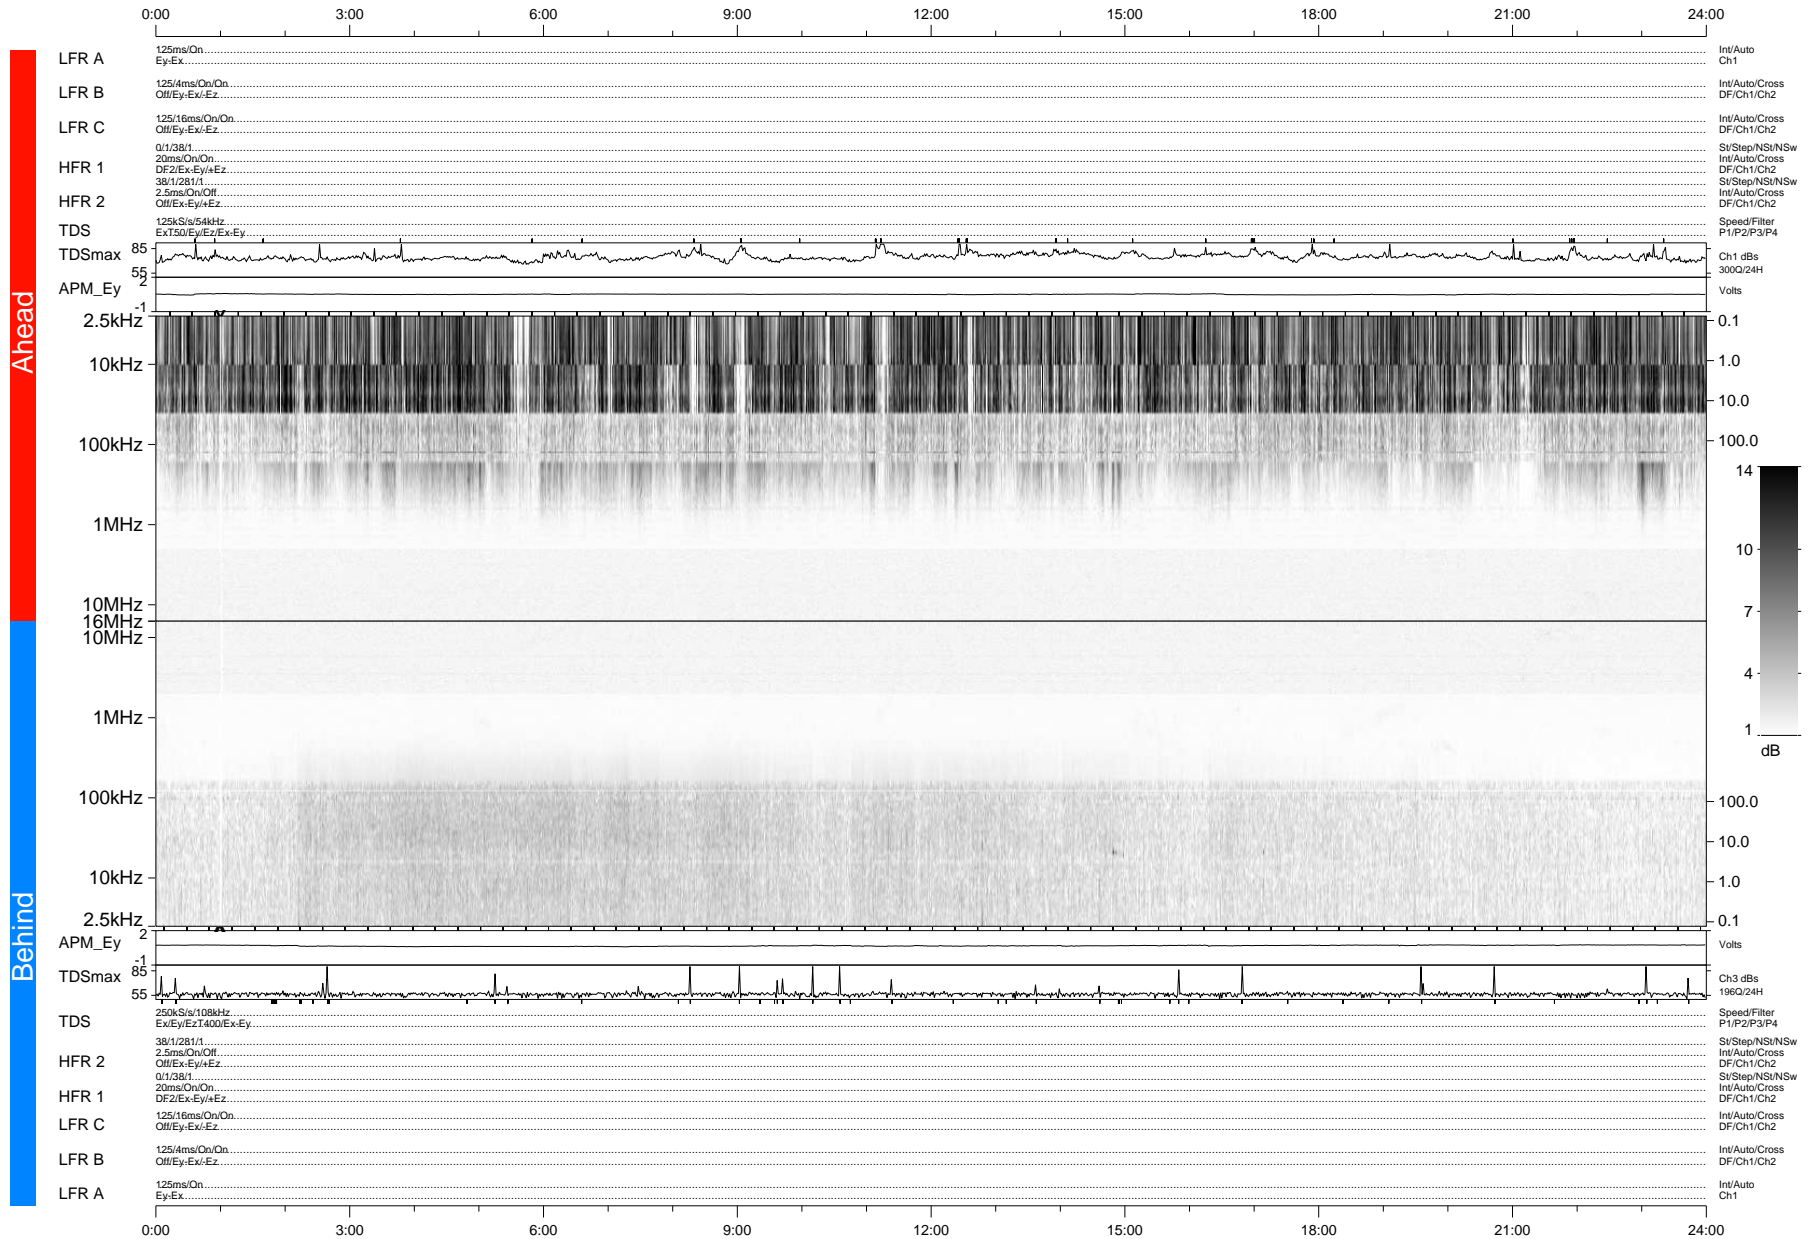

STEREO/WAVES Daily Summary - 29-Dec-2008 (DOY 364)

Ahead source file: swaves_ahead_2008_364_1_04.fin (Recovery: 100.0% HK, 110% Pkts)
Ahead PSE Angle: 42.6°

DPU up 5.4d, V406d6

Behind PSE Angle: -45.7°
Behind source file: swaves_behind_2008_364_1_04.fin (Recovery: 100.0% HK, 94% Pkts)

Time (UTC)