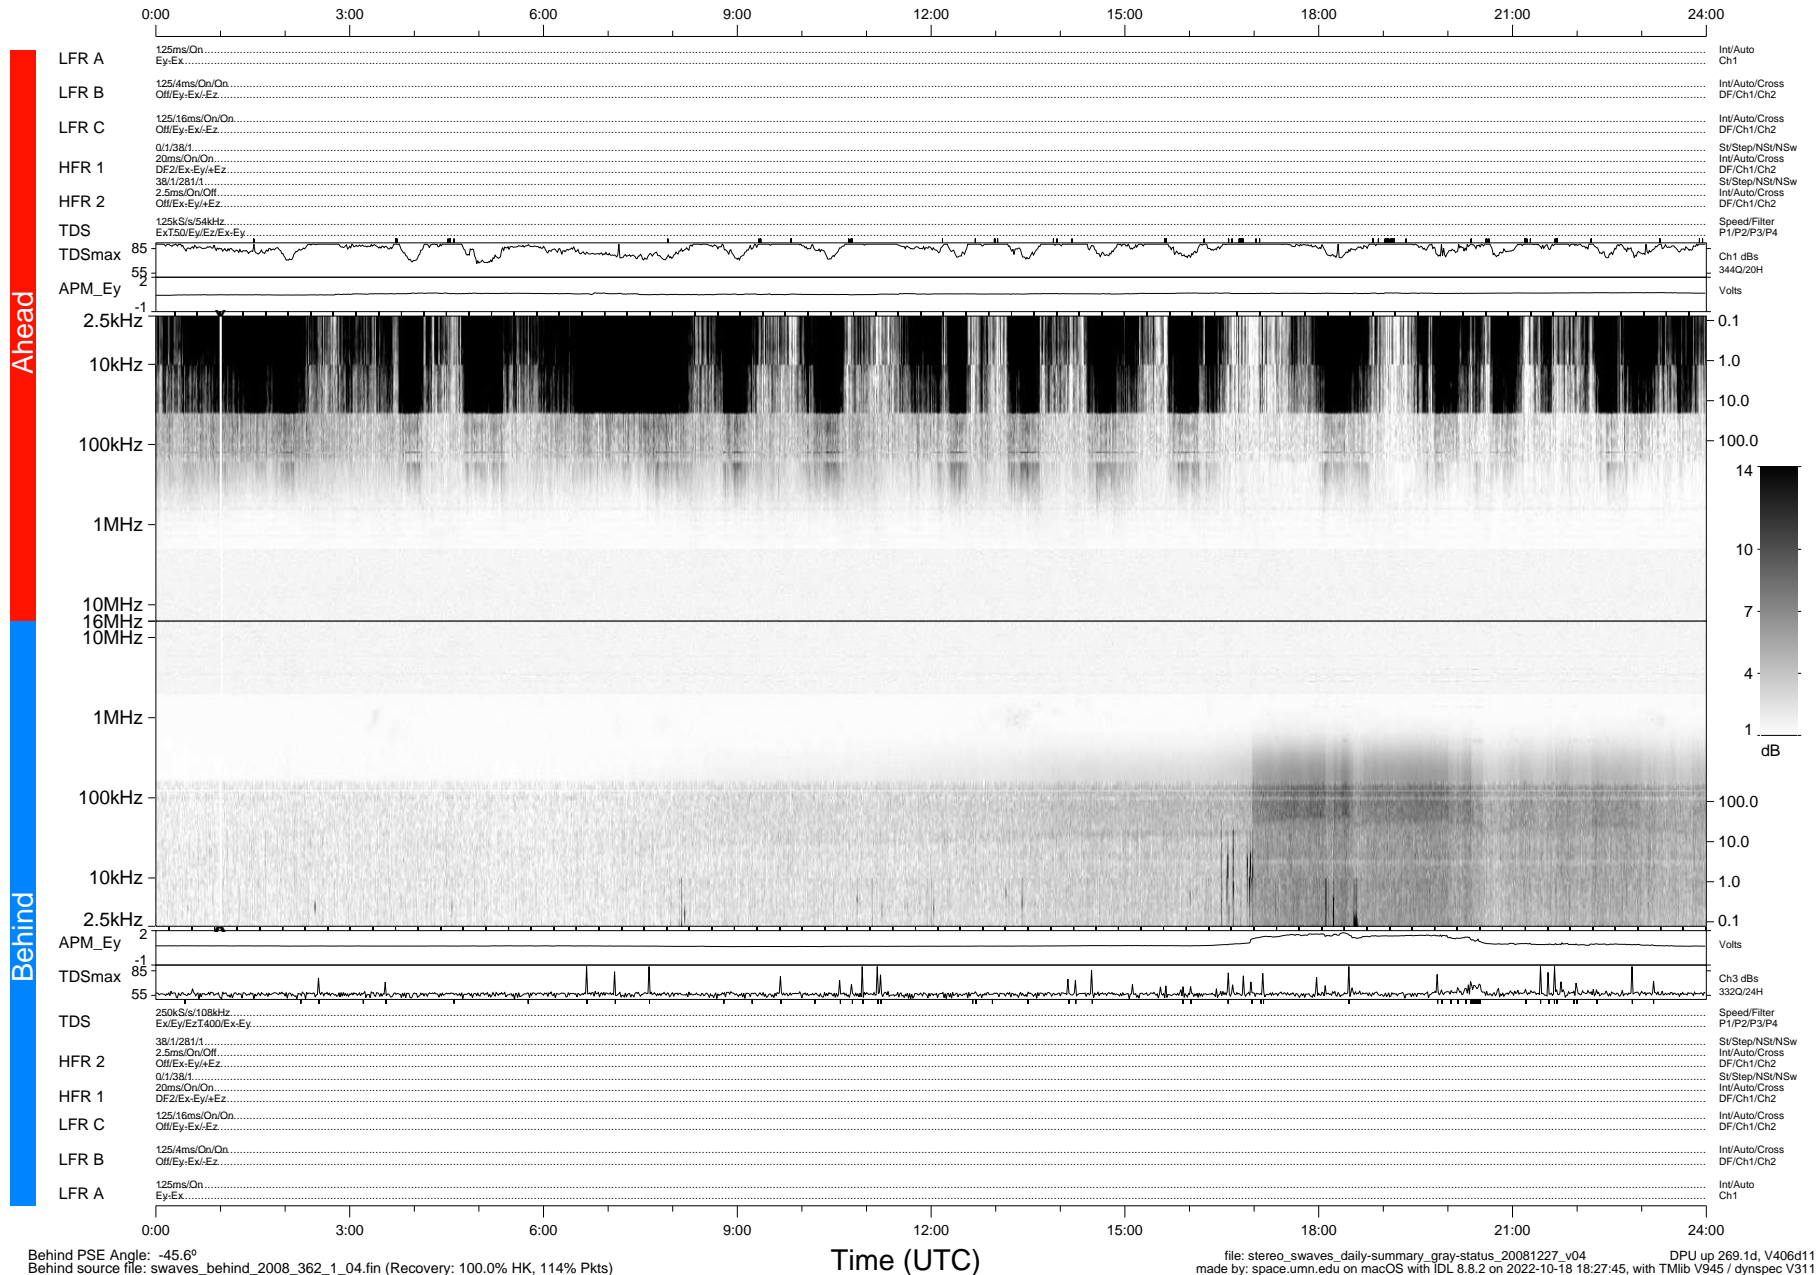

STEREO/WAVES Daily Summary - 27-Dec-2008 (DOY 362)

Ahead source file: swaves_ahead_2008_362_1_04.fin (Recovery: 100.0% HK, 115% Pkts)
Ahead PSE Angle: 42.5°

DPU up 3.4d, V406d6

Behind PSE Angle: -45.6°
Behind source file: swaves_behind_2008_362_1_04.fin (Recovery: 100.0% HK, 114% Pkts)