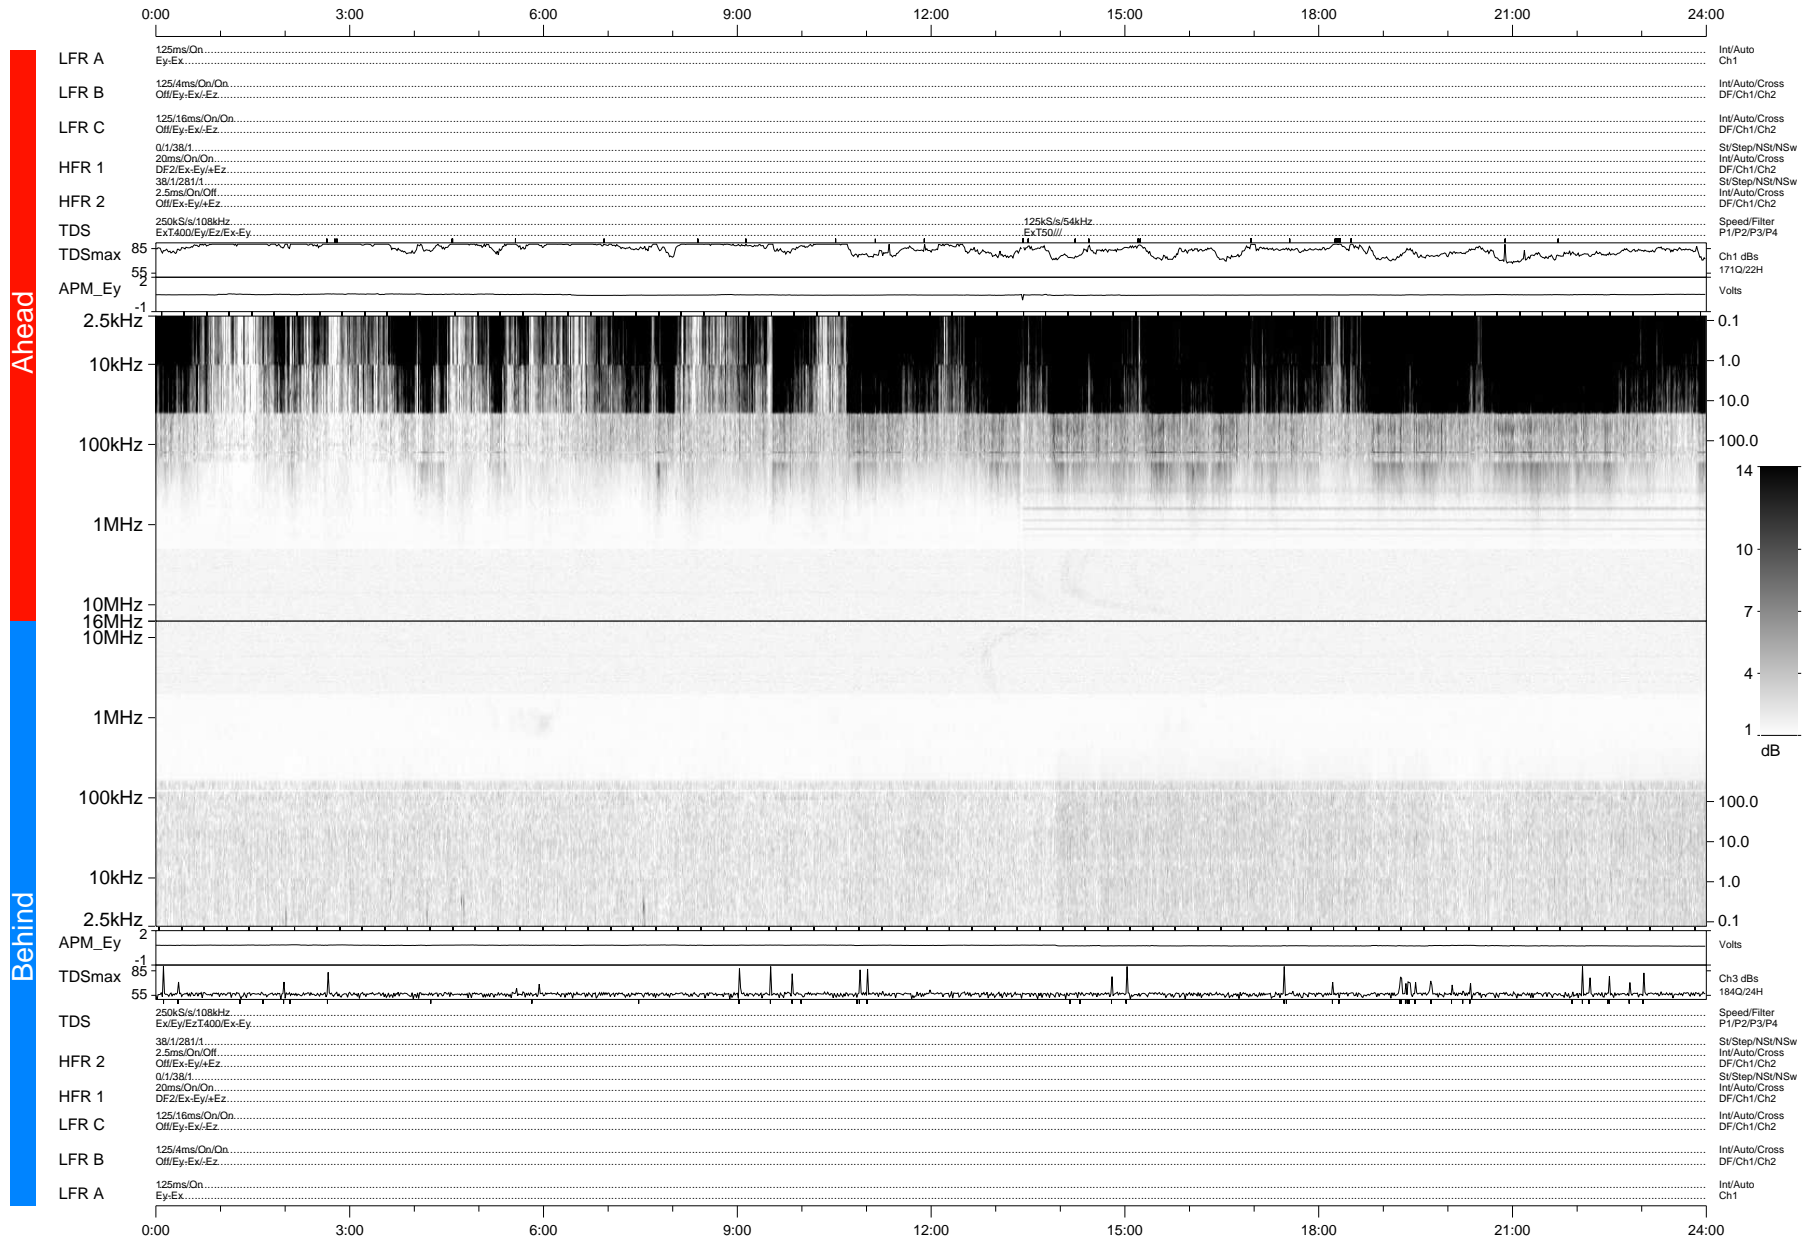

STEREO/WAVES Daily Summary - 24-Dec-2008 (DOY 359)

Ahead source file: swaves_ahead_2008_359_1_04.fin (Recovery: 99.9% HK, 91% Pkts)
Ahead PSE Angle: 42.5°

DPU up 0.4d, V406d6

Behind PSE Angle: -45.3°
Behind source file: swaves_behind_2008_359_1_04.fin (Recovery: 100.0% HK, 93% Pkts)

Time (UTC)