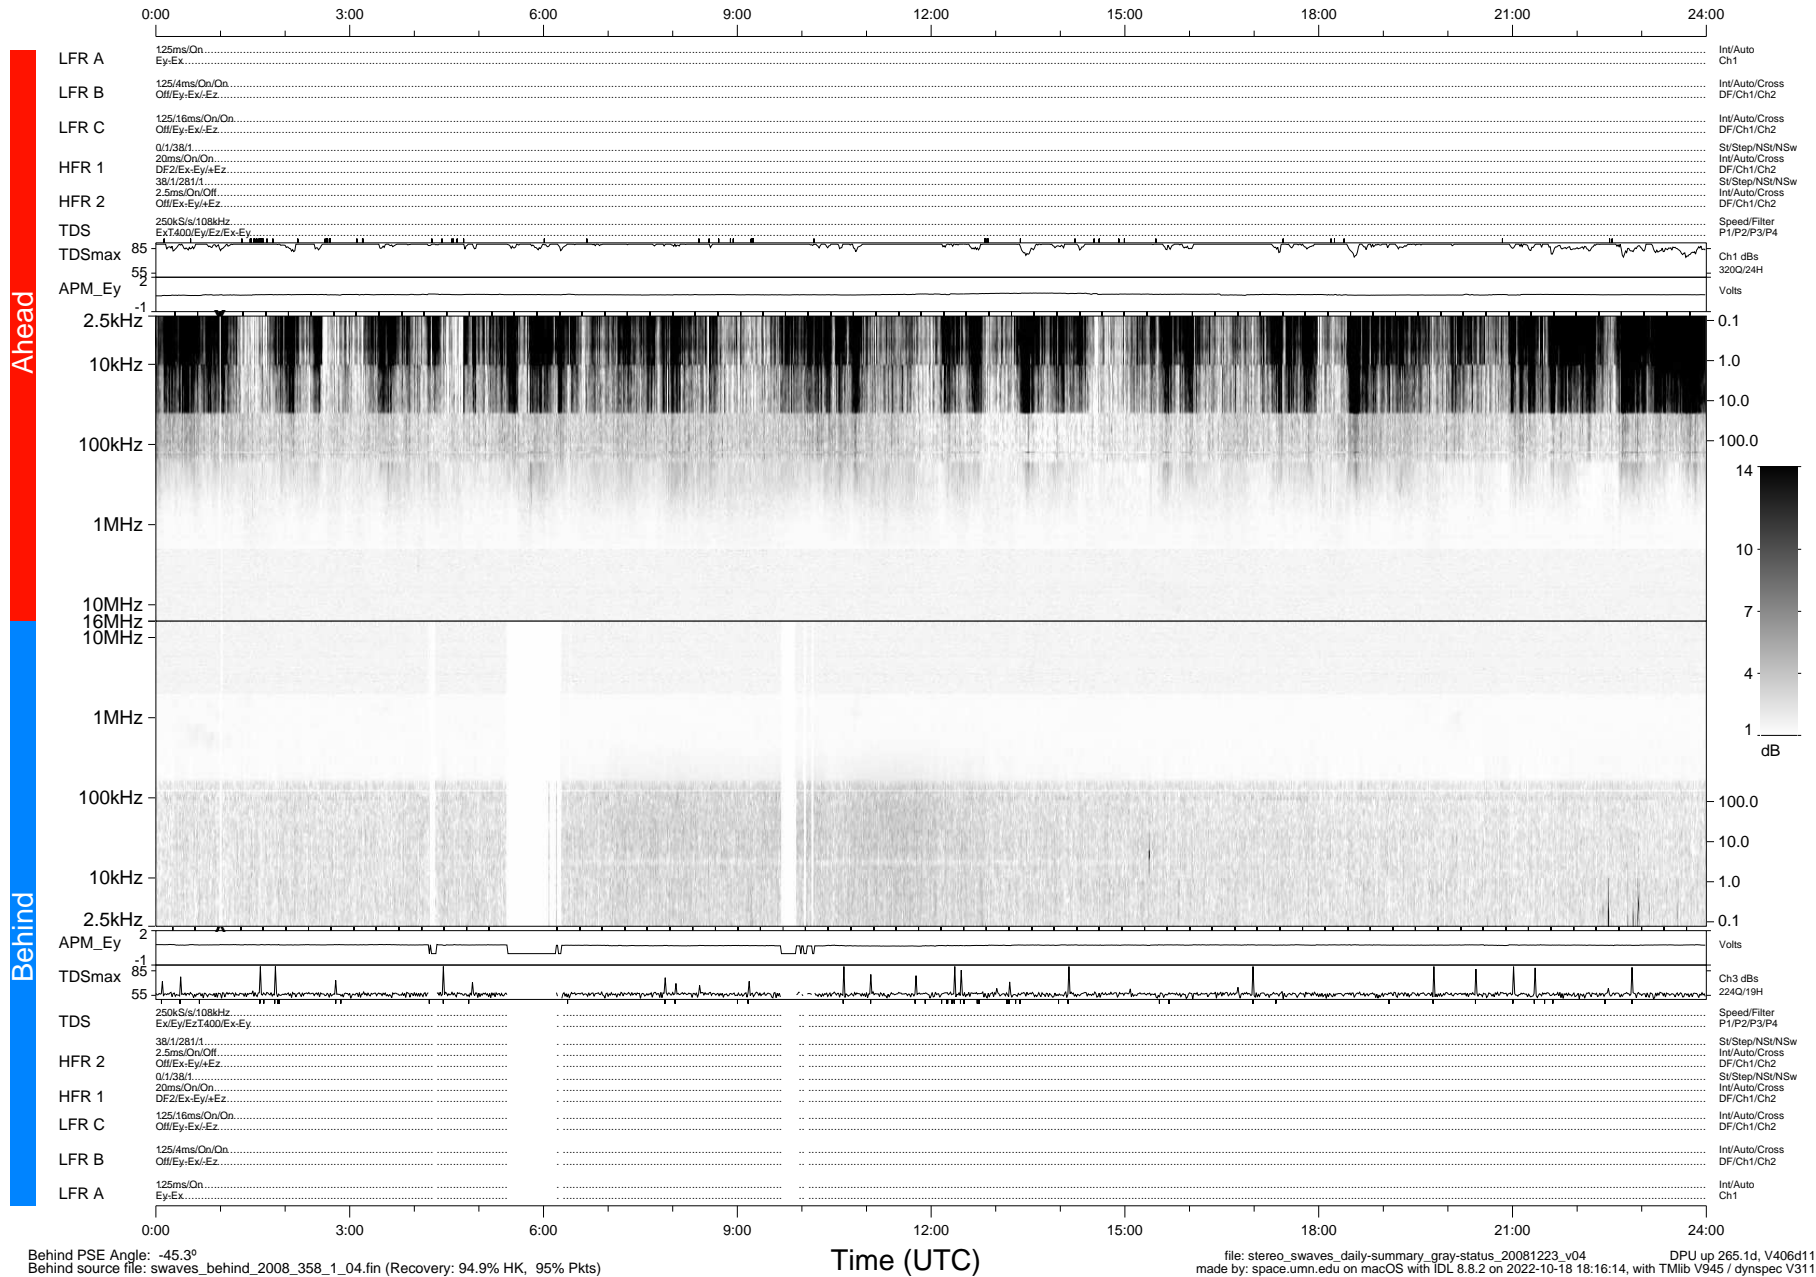

STEREO/WAVES Daily Summary - 23-Dec-2008 (DOY 358)

Ahead source file: swaves_ahead_2008_358_1_04.fin (Recovery: 100.0% HK, 113% Pkts)
Ahead PSE Angle: 42.5°

DPU up 265.4d, V406d10

Behind PSE Angle: -45.3°
Behind source file: swaves_behind_2008_358_1_04.fin (Recovery: 94.9% HK, 95% Pkts)

Time (UTC)