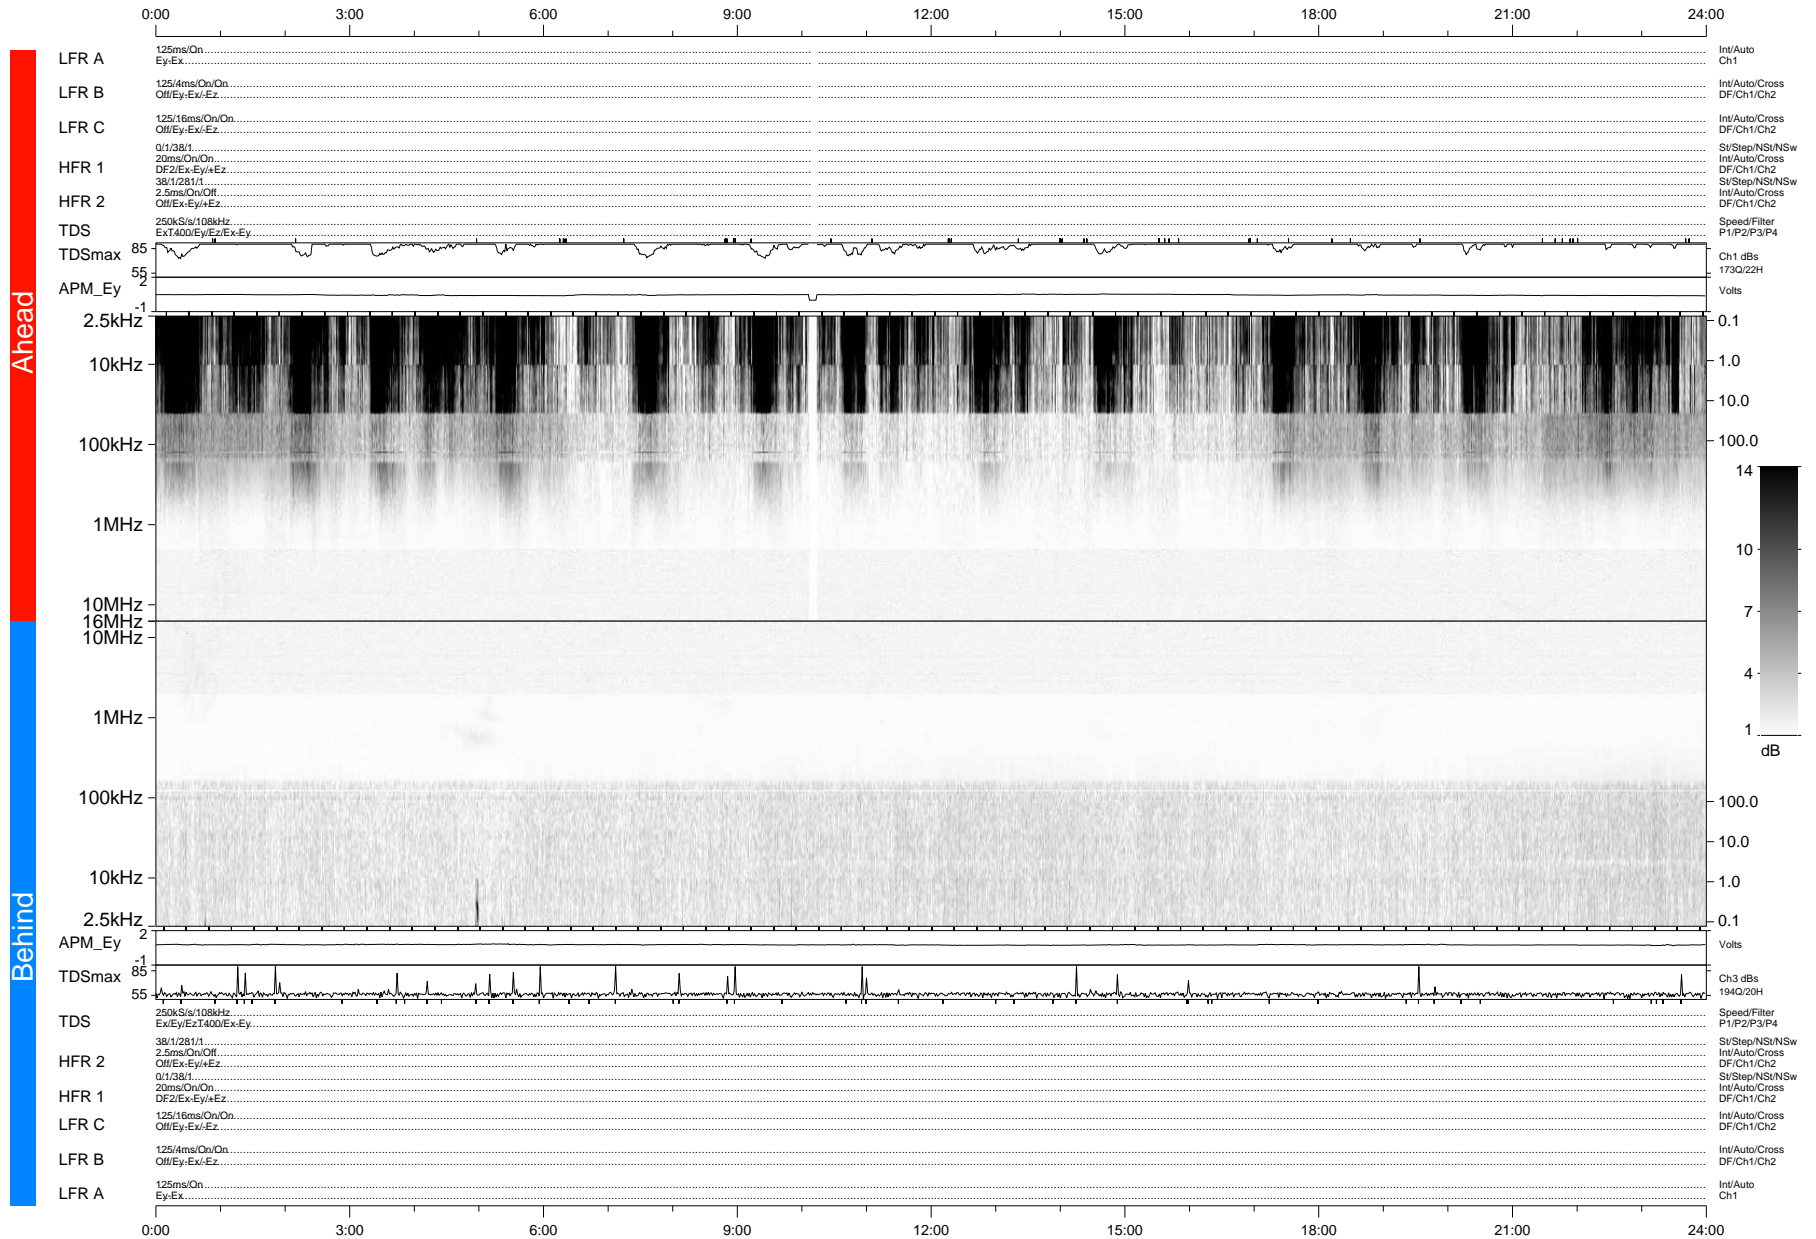

STEREO/WAVES Daily Summary - 22-Dec-2008 (DOY 357)

Ahead source file: swaves_ahead_2008_357_1_04.fin (Recovery: 99.5% HK, 91% Pkts)
Ahead PSE Angle: 42.4°

DPU up 264.4d, V406d10

Behind PSE Angle: -45.2°
Behind source file: swaves_behind_2008_357_1_04.fin (Recovery: 100.0% HK, 94% Pkts)

Time (UTC)