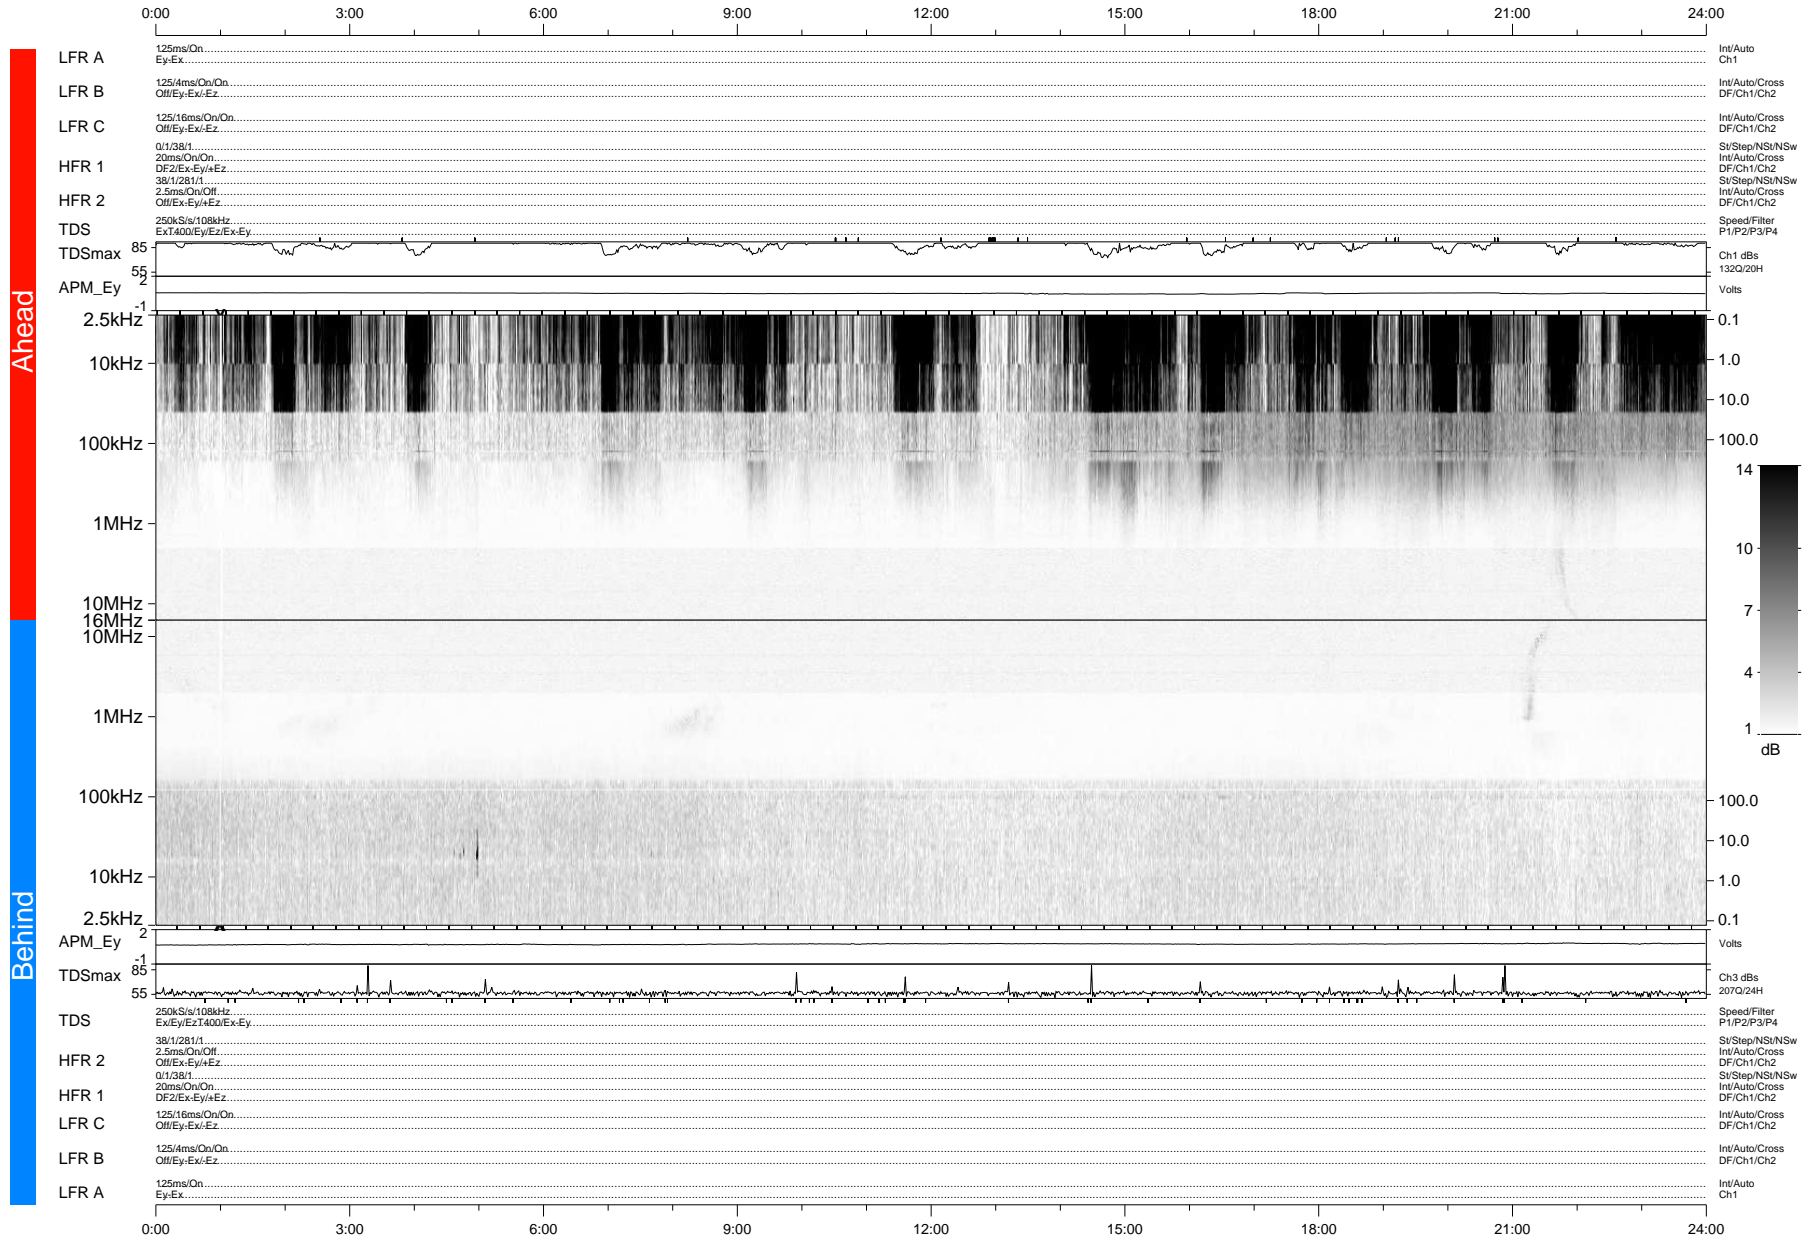

STEREO/WAVES Daily Summary - 21-Dec-2008 (DOY 356)

Ahead source file: swaves_ahead_2008_356_1_04.fin (Recovery: 100.0% HK, 84% Pkts)
Ahead PSE Angle: 42.4°

DPU up 263.4d, V406d10

Behind PSE Angle: -45.2°
Behind source file: swaves_behind_2008_356_1_04.fin (Recovery: 100.0% HK, 96% Pkts)

Time (UTC)