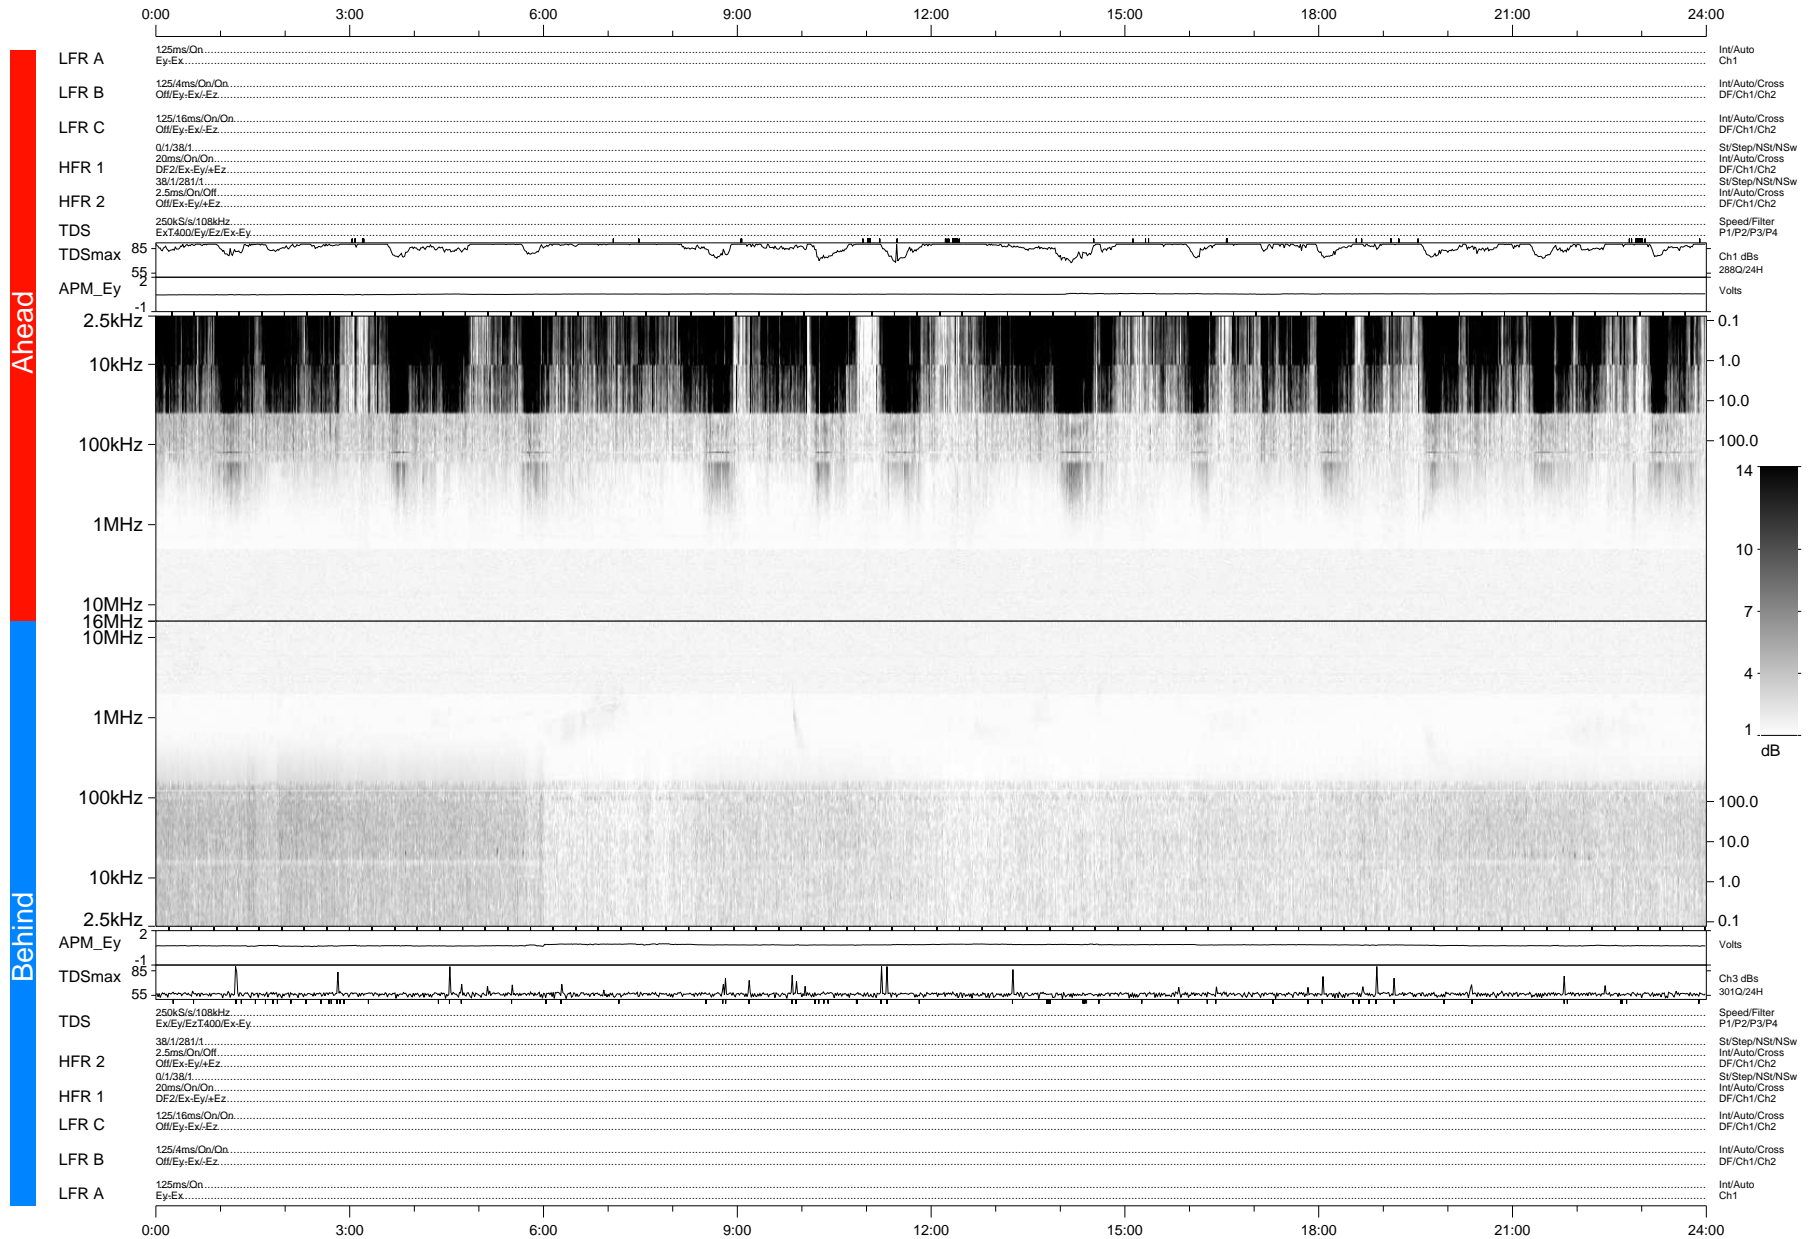

STEREO/WAVES Daily Summary - 20-Dec-2008 (DOY 355)

Ahead source file: swaves_ahead_2008_355_1_04.fin (Recovery: 100.0% HK, 108% Pkts)
Ahead PSE Angle: 42.4°

DPU up 262.4d, V406d10

Behind PSE Angle: -45.1°
Behind source file: swaves_behind_2008_355_1_04.fin (Recovery: 100.0% HK, 110% Pkts)

Time (UTC)