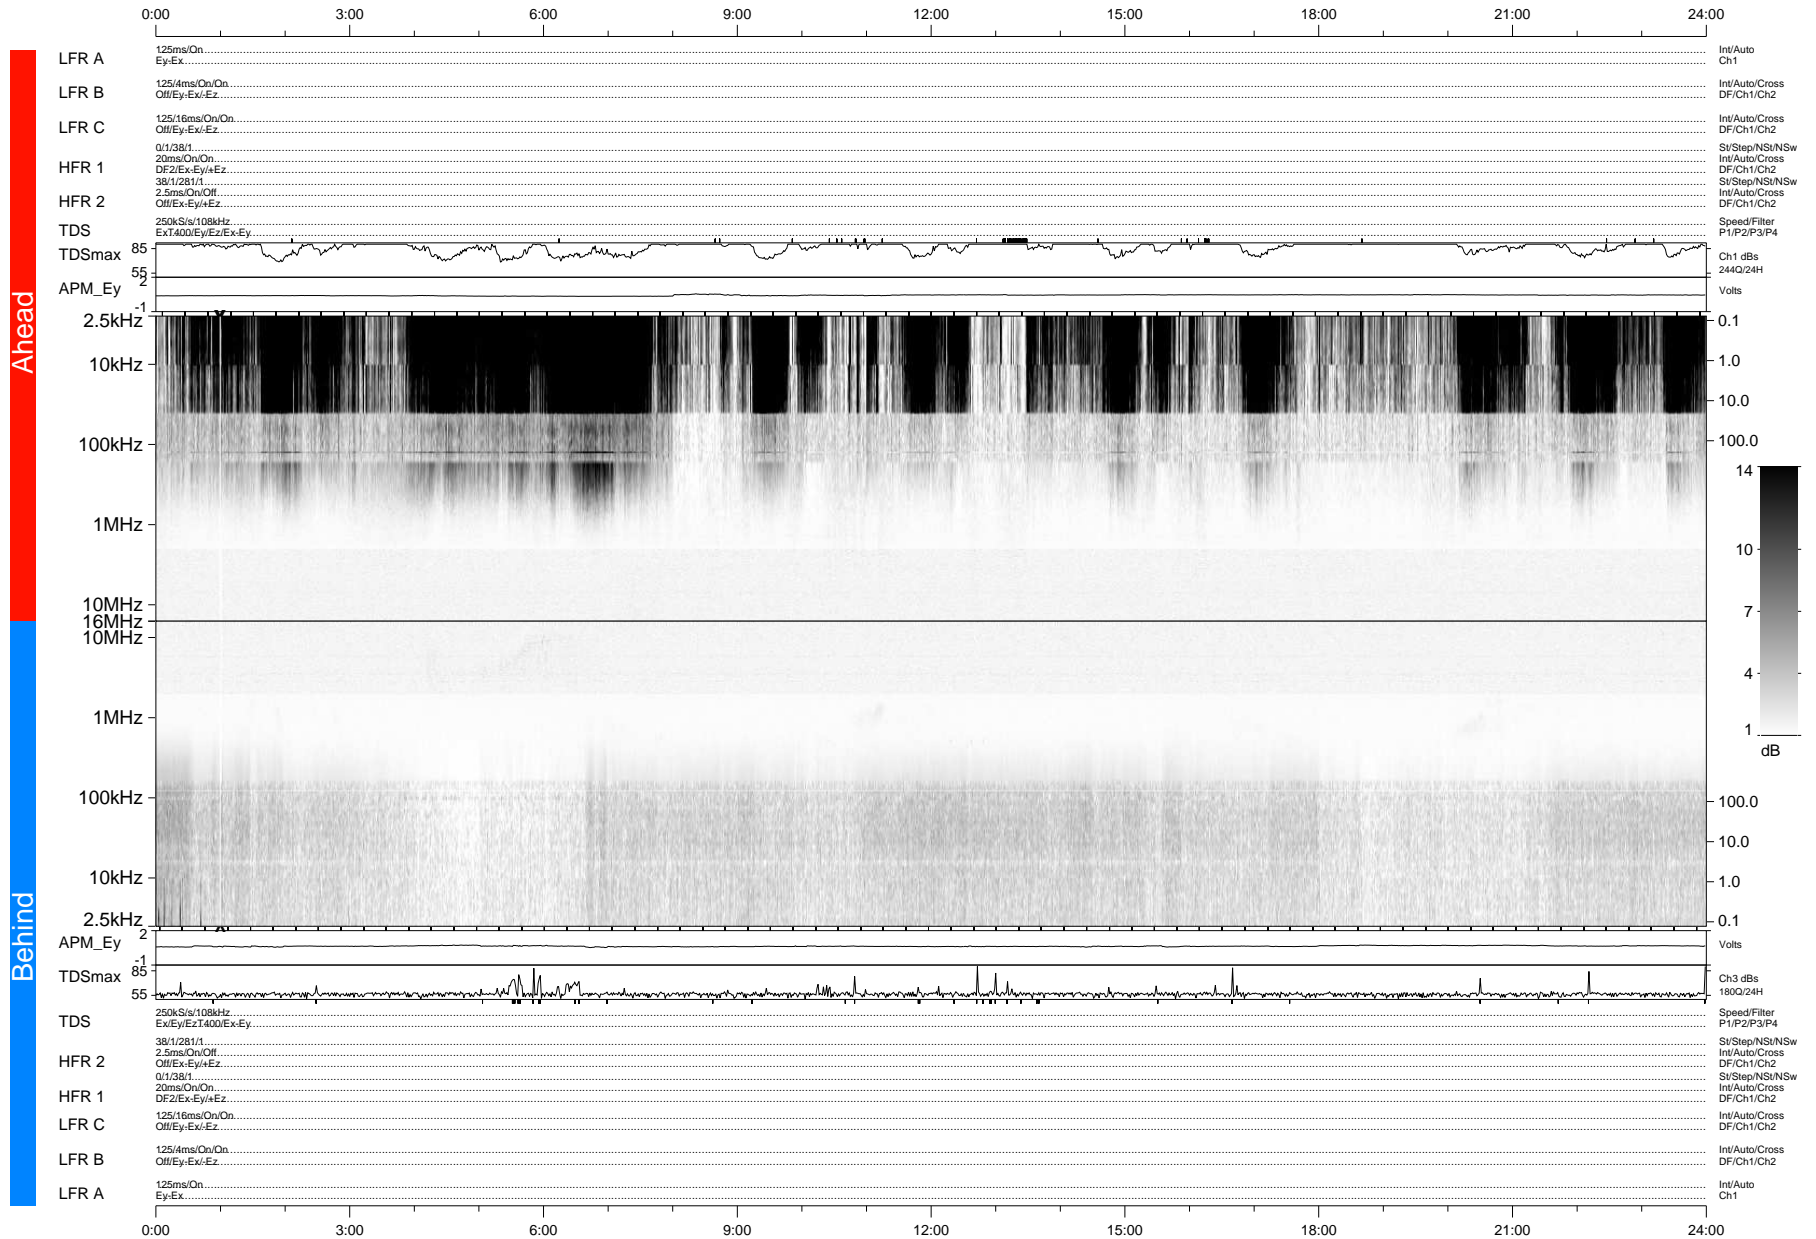

STEREO/WAVES Daily Summary - 19-Dec-2008 (DOY 354)

Ahead source file: swaves_ahead_2008_354_1_04.fin (Recovery: 100.0% HK, 102% Pkts)
 Ahead PSE Angle: 42.4°

DPU up 261.4d, V406d10

Behind PSE Angle: -44.9°
 Behind source file: swaves_behind_2008_354_1_04.fin (Recovery: 100.0% HK, 92% Pkts)

Time (UTC)

file: stereo_swaves_daily-summary_gray-status_20081219_v04
 made by: space.umn.edu on macOS with IDL 8.8.2 on 2022-10-18 18:04:43, with Tlib V945 / dynspec V311

DPU up 261.1d, V406d11