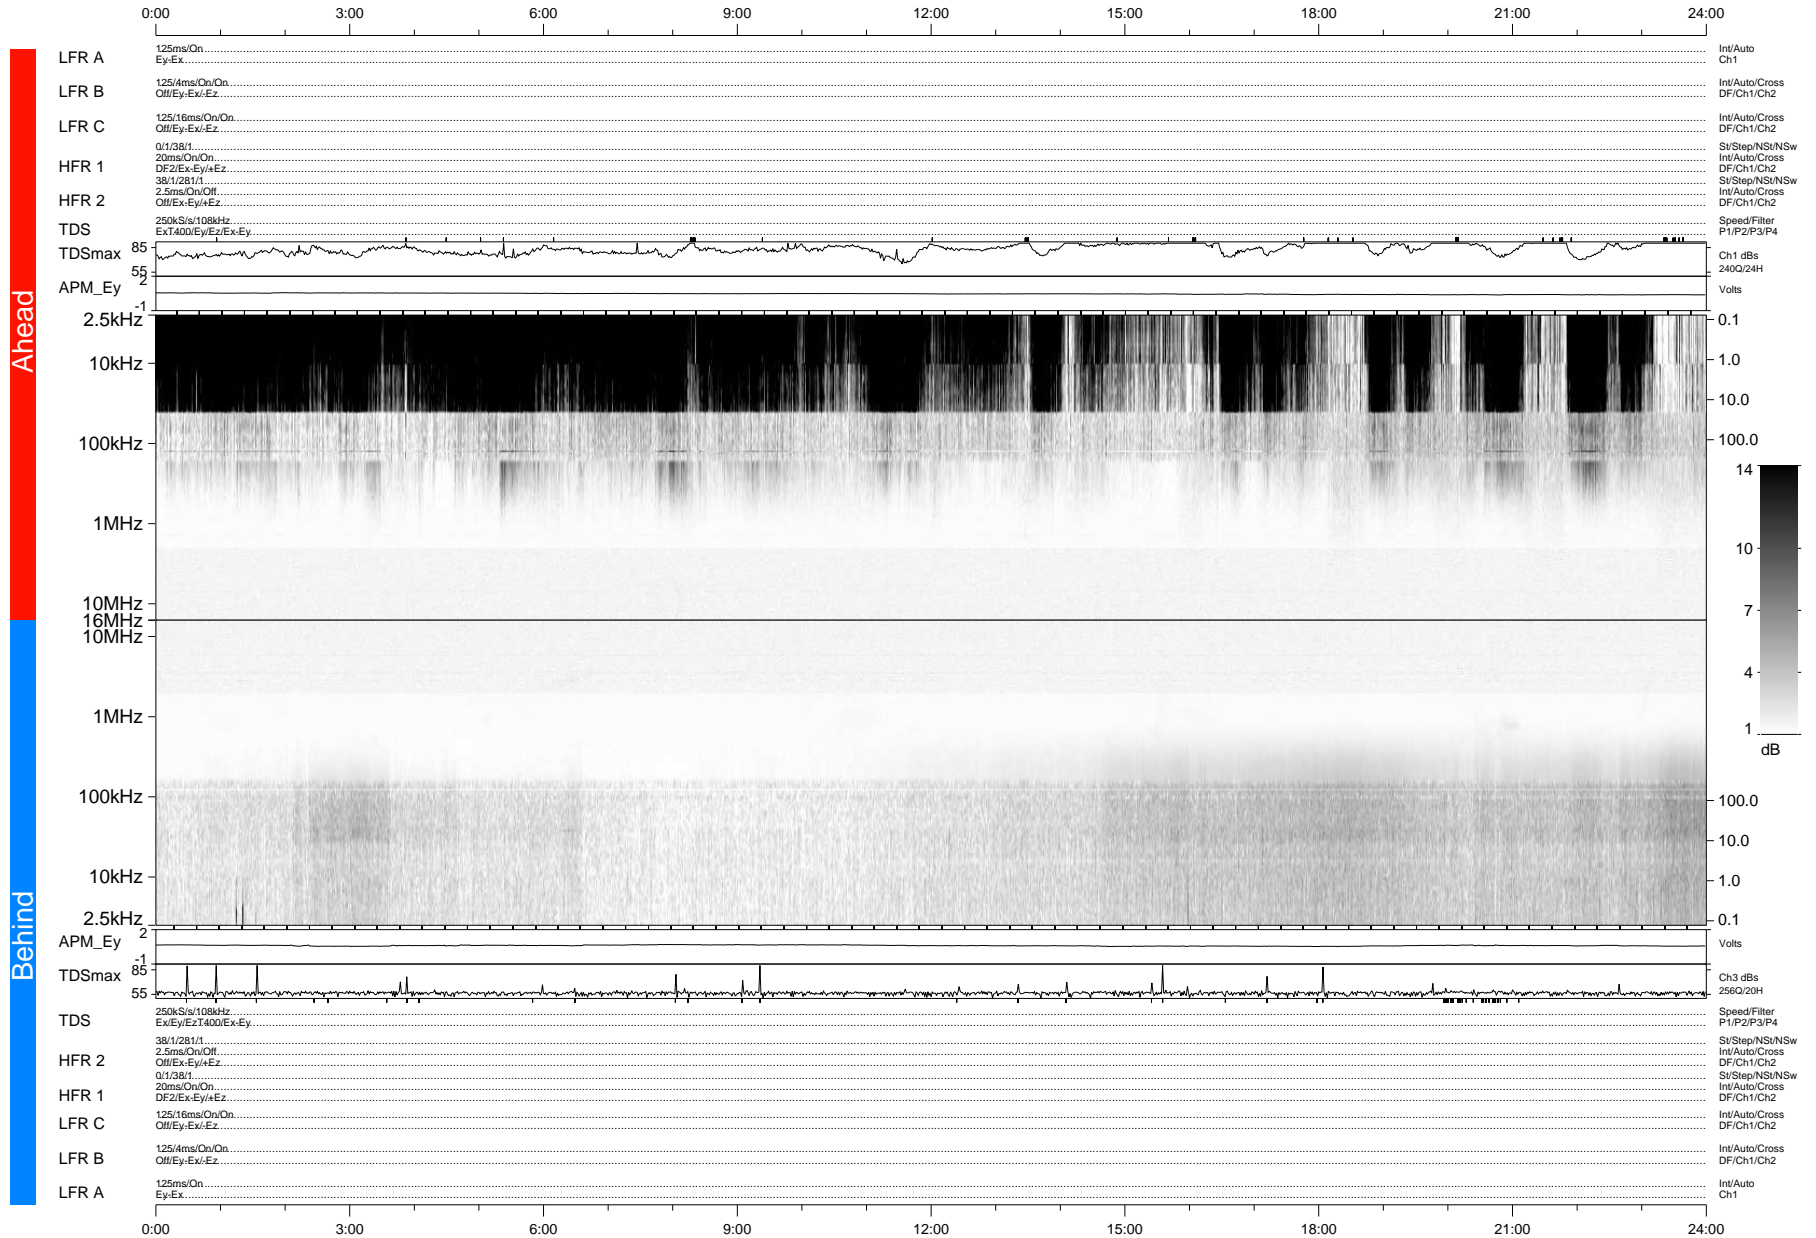

STEREO/WAVES Daily Summary - 18-Dec-2008 (DOY 353)

Ahead source file: swaves_ahead_2008_353_1_04.fin (Recovery: 100.0% HK, 101% Pkts)
 Ahead PSE Angle: 42.4°

DPU up 260.4d, V406d10

Behind PSE Angle: -44.9°
 Behind source file: swaves_behind_2008_353_1_04.fin (Recovery: 100.0% HK, 102% Pkts)

Time (UTC)

file: stereo_swaves_daily-summary_gray-status_20081218_v04
 made by: space.umn.edu on macOS with IDL 8.8.2 on 2022-10-18 18:01:52, with Tlib V945 / dynspec V311
 DPU up 260.1d, V406d11