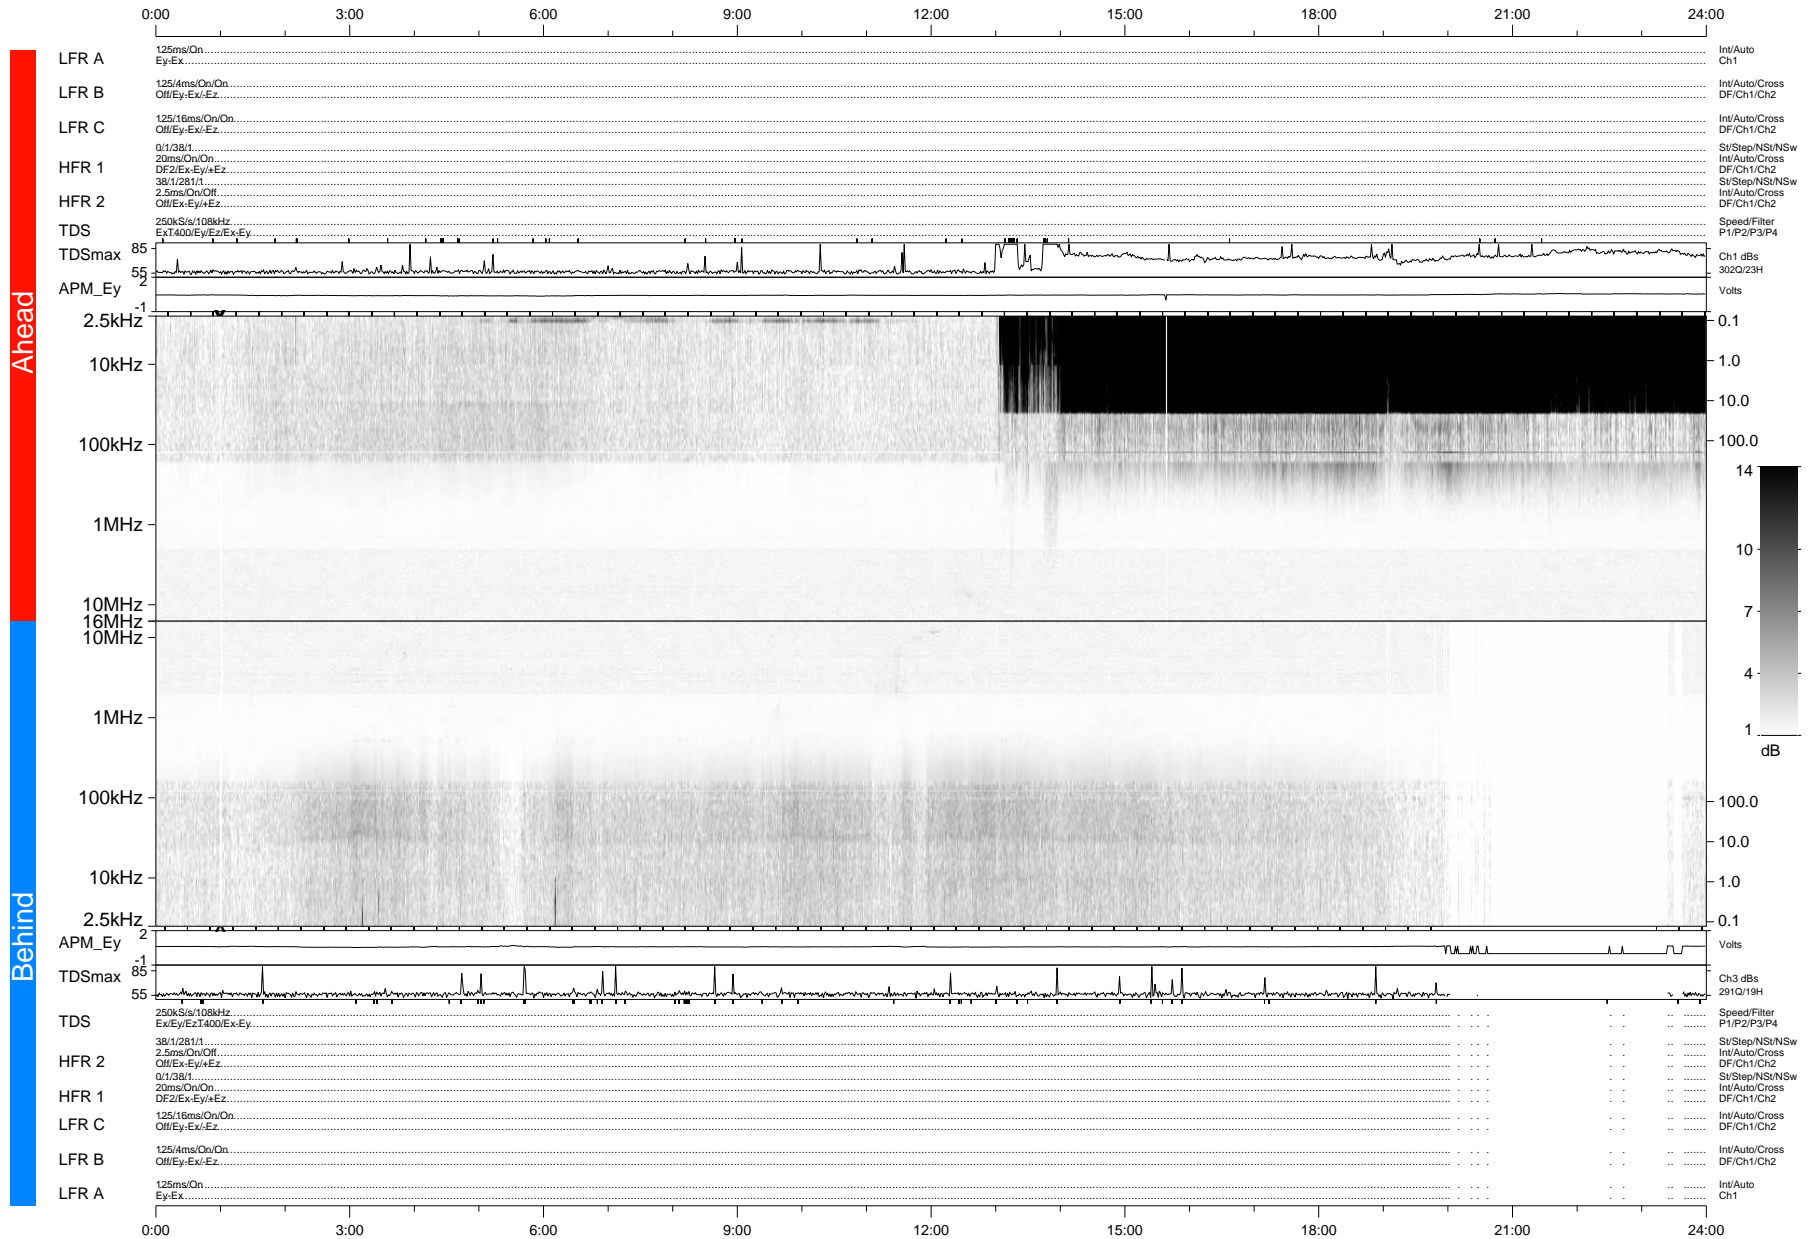

STEREO/WAVES Daily Summary - 17-Dec-2008 (DOY 352)

Ahead source file: swaves_ahead_2008_352_1_04.fin (Recovery: 99.9% HK, 110% Pkts)
Ahead PSE Angle: 42.4°

DPU up 259.4d, V406d10

Behind PSE Angle: -44.8°
Behind source file: swaves_behind_2008_352_1_04.fin (Recovery: 86.0% HK, 101% Pkts)

Time (UTC)