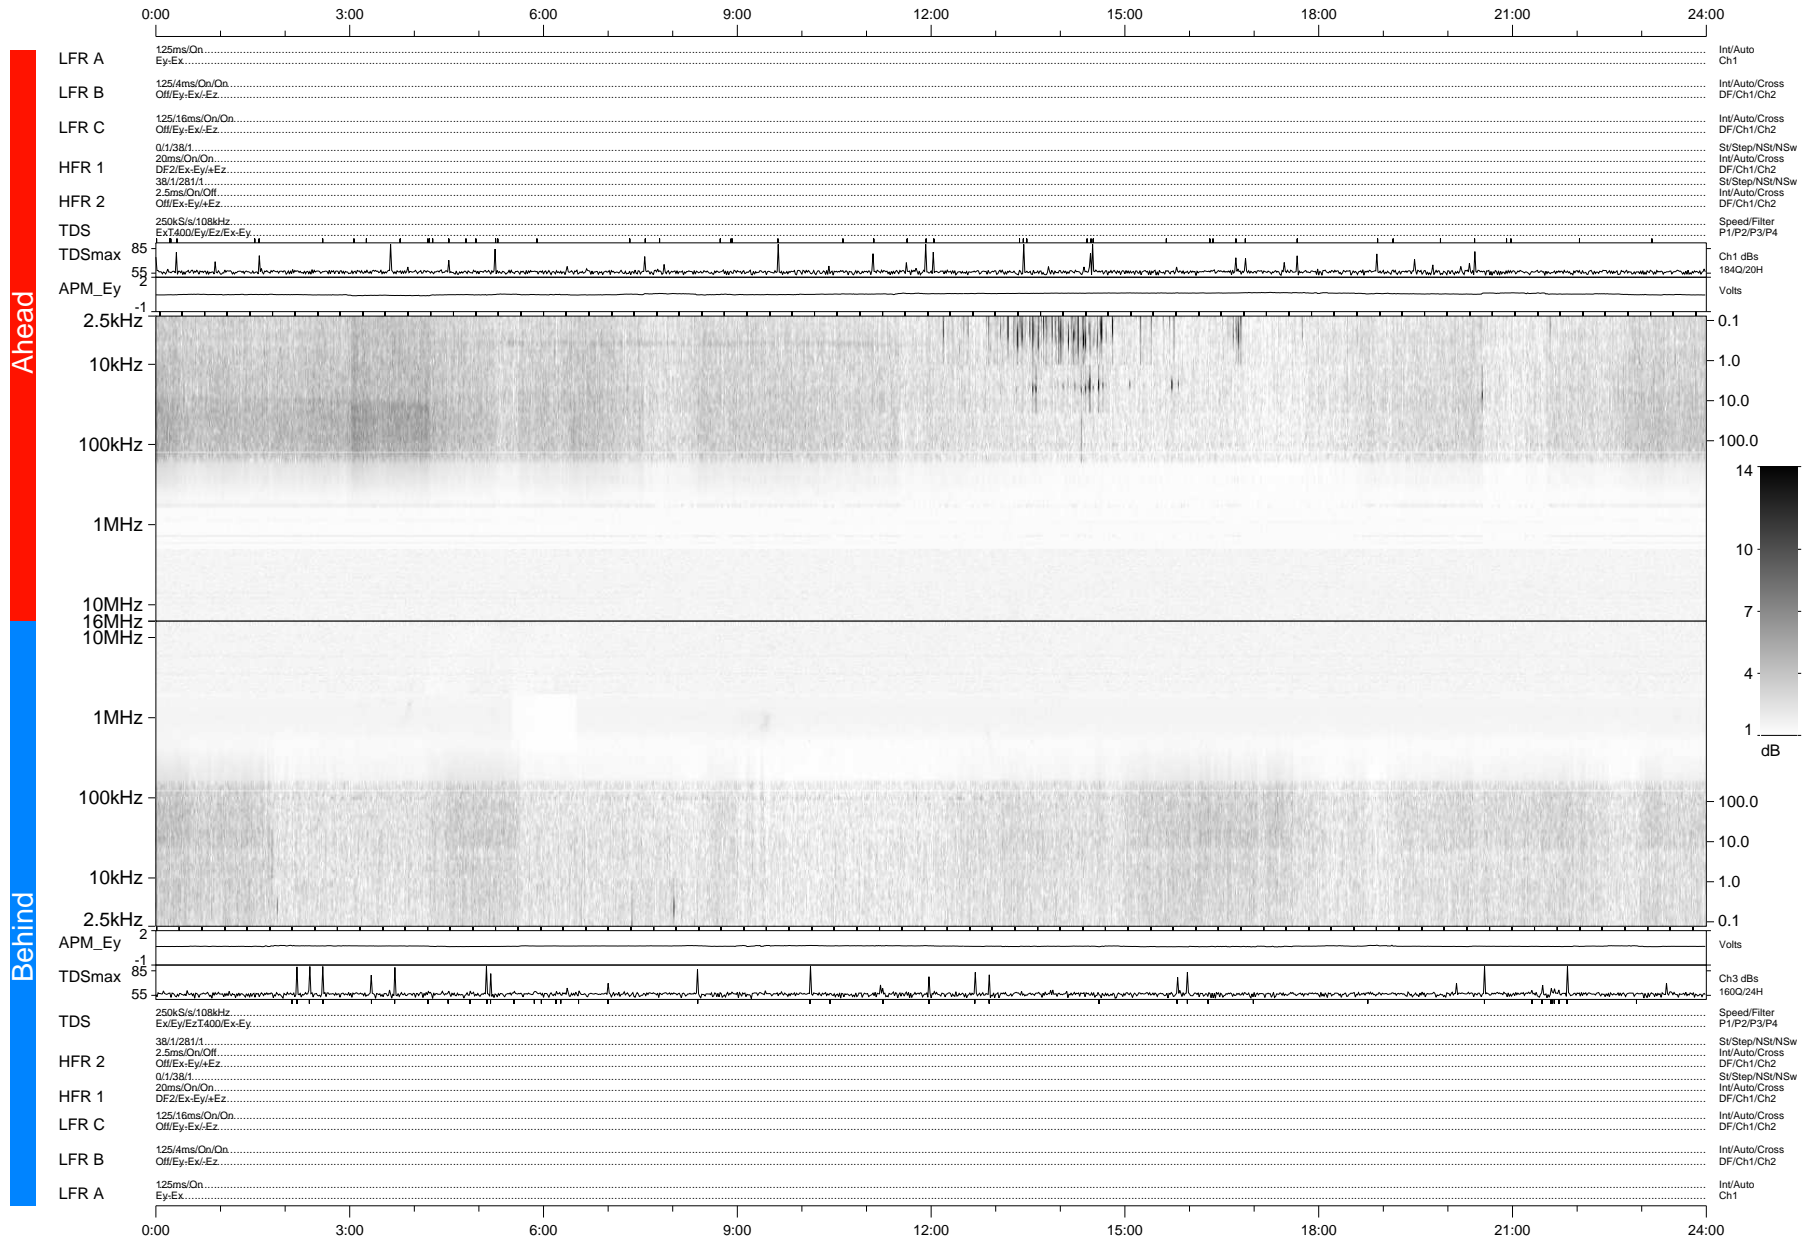

STEREO/WAVES Daily Summary - 16-Dec-2008 (DOY 351)

Ahead source file: swaves_ahead_2008_351_1_04.fin (Recovery: 100.0% HK, 92% Pkts)
Ahead PSE Angle: 42.3°

DPU up 258.4d, V406d10

Behind PSE Angle: -44.8°
Behind source file: swaves_behind_2008_351_1_04.fin (Recovery: 100.0% HK, 89% Pkts)

Time (UTC)