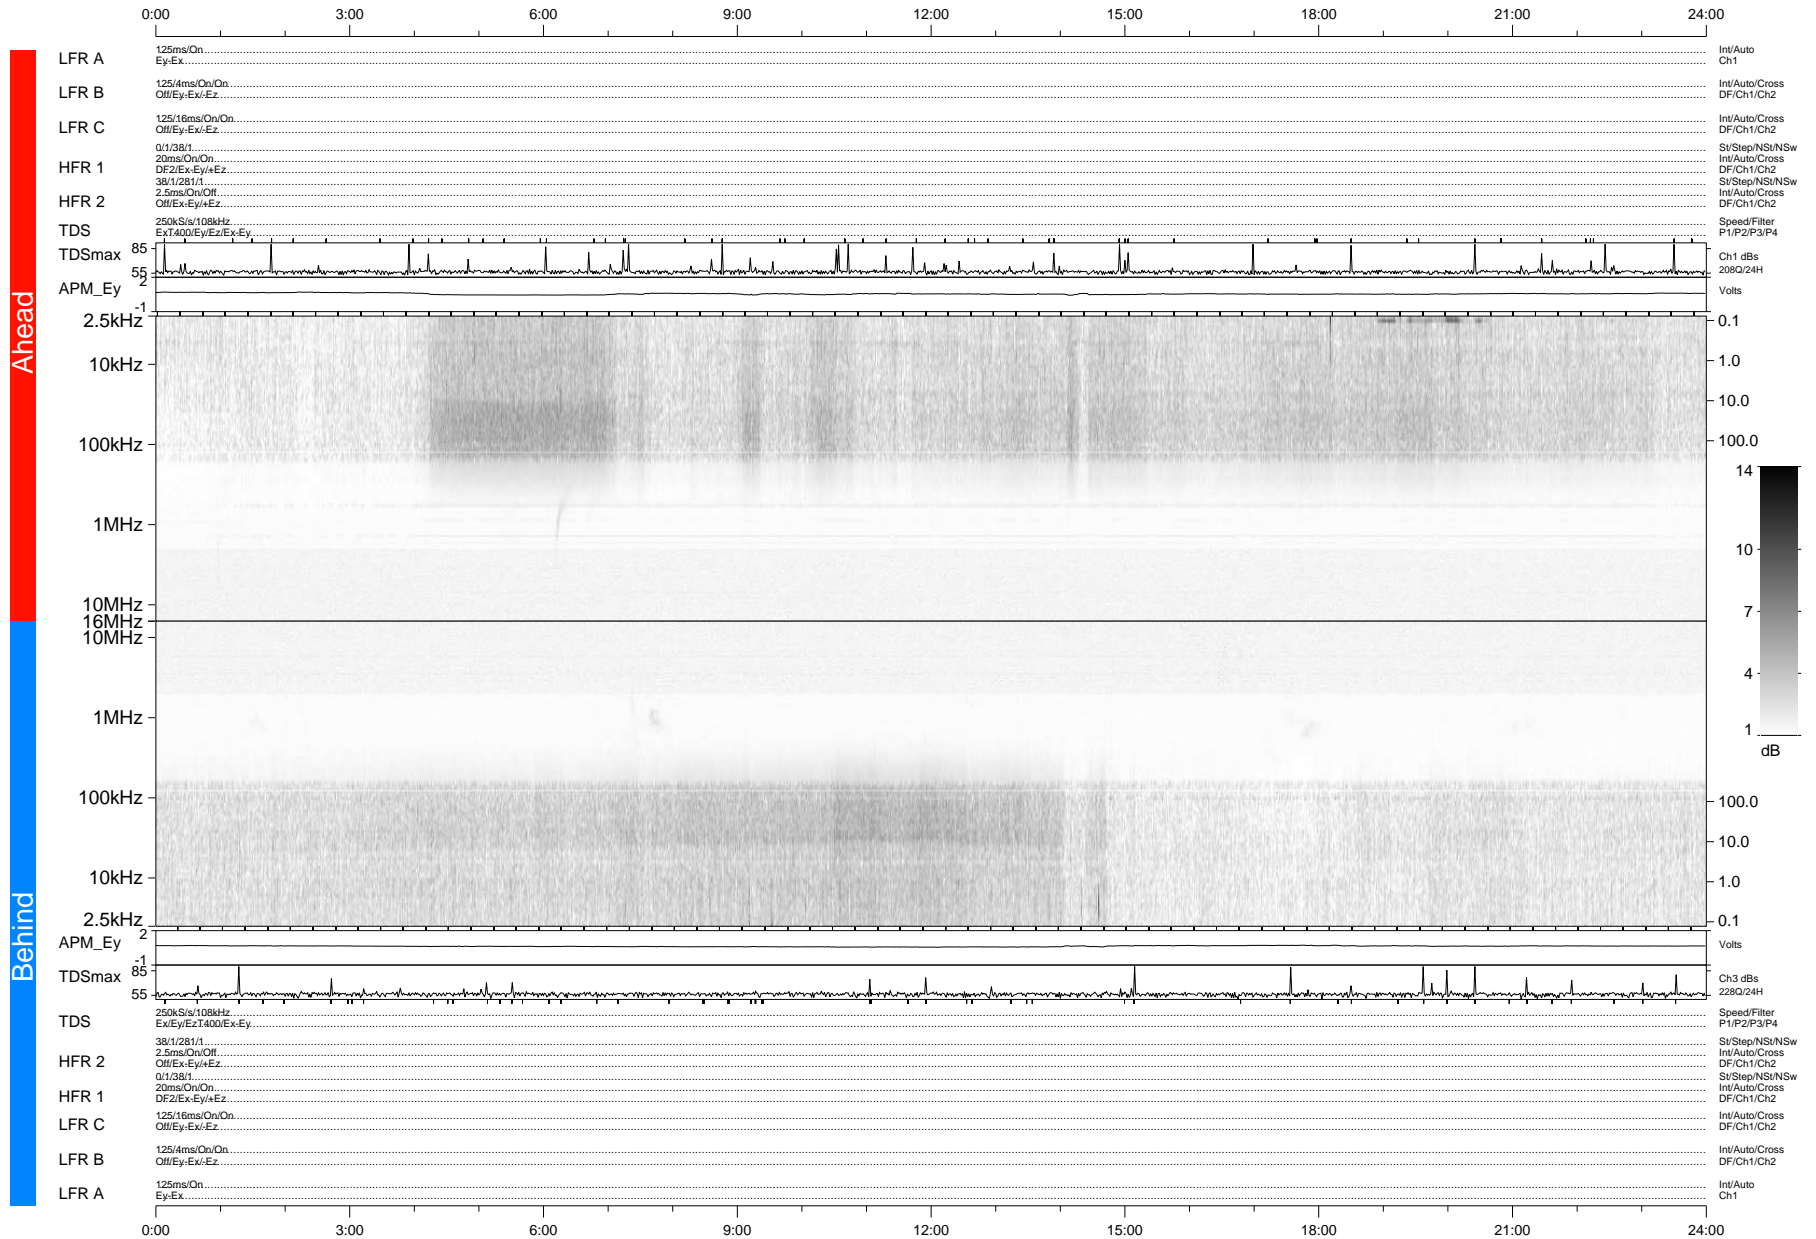

STEREO/WAVES Daily Summary - 14-Dec-2008 (DOY 349)

Ahead source file: swaves_ahead_2008_349_1_04.fin (Recovery: 100.0% HK, 96% Pkts)
Ahead PSE Angle: 42.3°

DPU up 256.4d, V406d10

Behind PSE Angle: -44.6°
Behind source file: swaves_behind_2008_349_1_04.fin (Recovery: 100.0% HK, 99% Pkts)

Time (UTC)