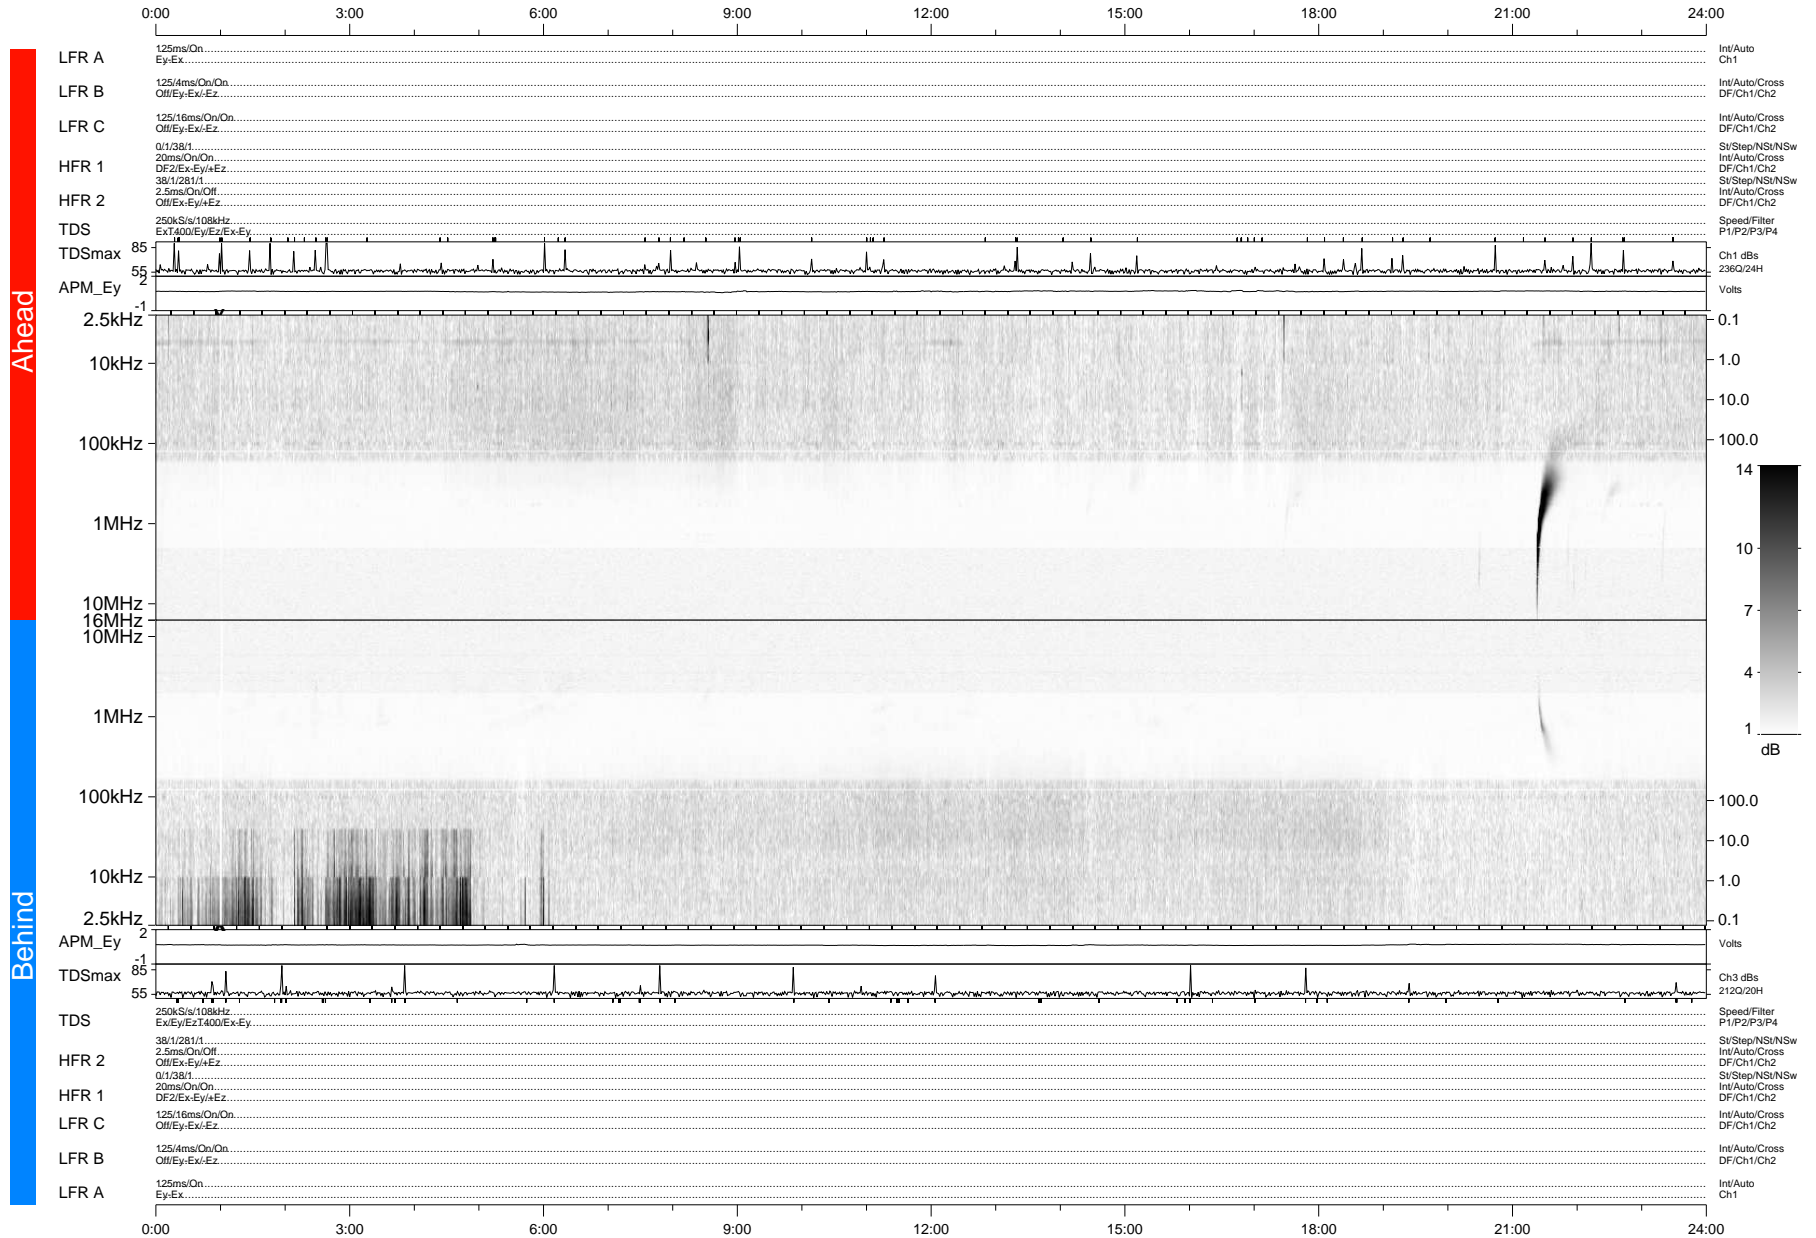

STEREO/WAVES Daily Summary - 13-Dec-2008 (DOY 348)

Ahead source file: swaves_ahead_2008_348_1_04.fin (Recovery: 100.0% HK, 100% Pkts)
 Ahead PSE Angle: 42.3°

DPU up 255.4d, V406d10

Behind PSE Angle: -44.5°
 Behind source file: swaves_behind_2008_348_1_04.fin (Recovery: 100.0% HK, 96% Pkts)

Time (UTC)

file: stereo_swaves_daily-summary_gray-status_20081213_v04
 DPU up 255.1d, V406d11
 made by: space.umn.edu on macOS with IDL 8.8.2 on 2022-10-18 17:47:34, with TMLib V945 / dynspec V311